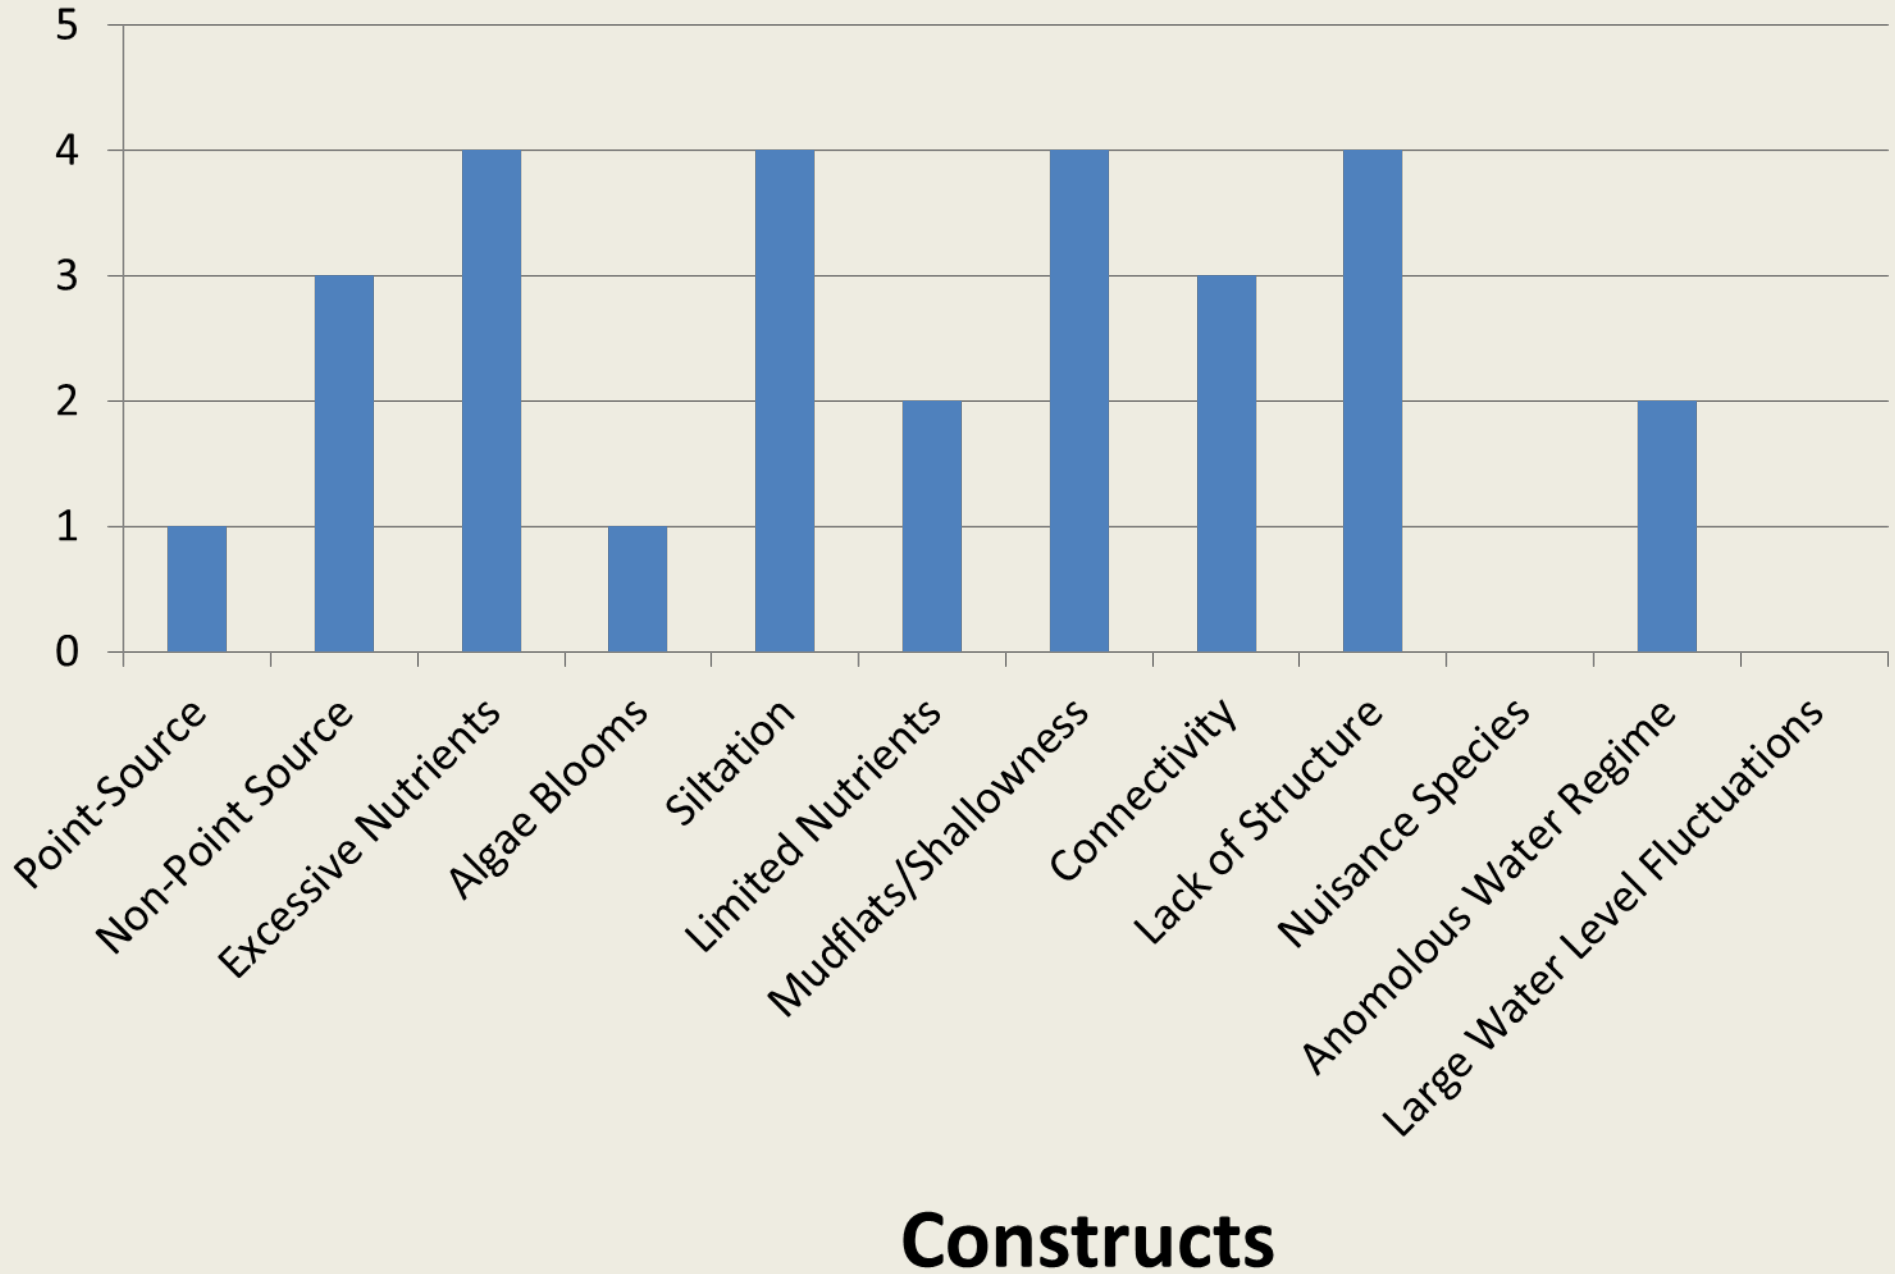

Coralville

Fertile Dam

Five-in-One Dam

Constructs

Green Valley

Delhi

Casey

Nakomis

Badger Creek

Independence

Iowa Falls

Darling

Constructs

Icaria

Macbride

Lake of the Hills

Sugema

Sundown

Wapello

Little River

Pool 11-Mississippi River

Pool 12-Mississippi River

Pool 13-Mississippi River

Pool 14-Mississippi River