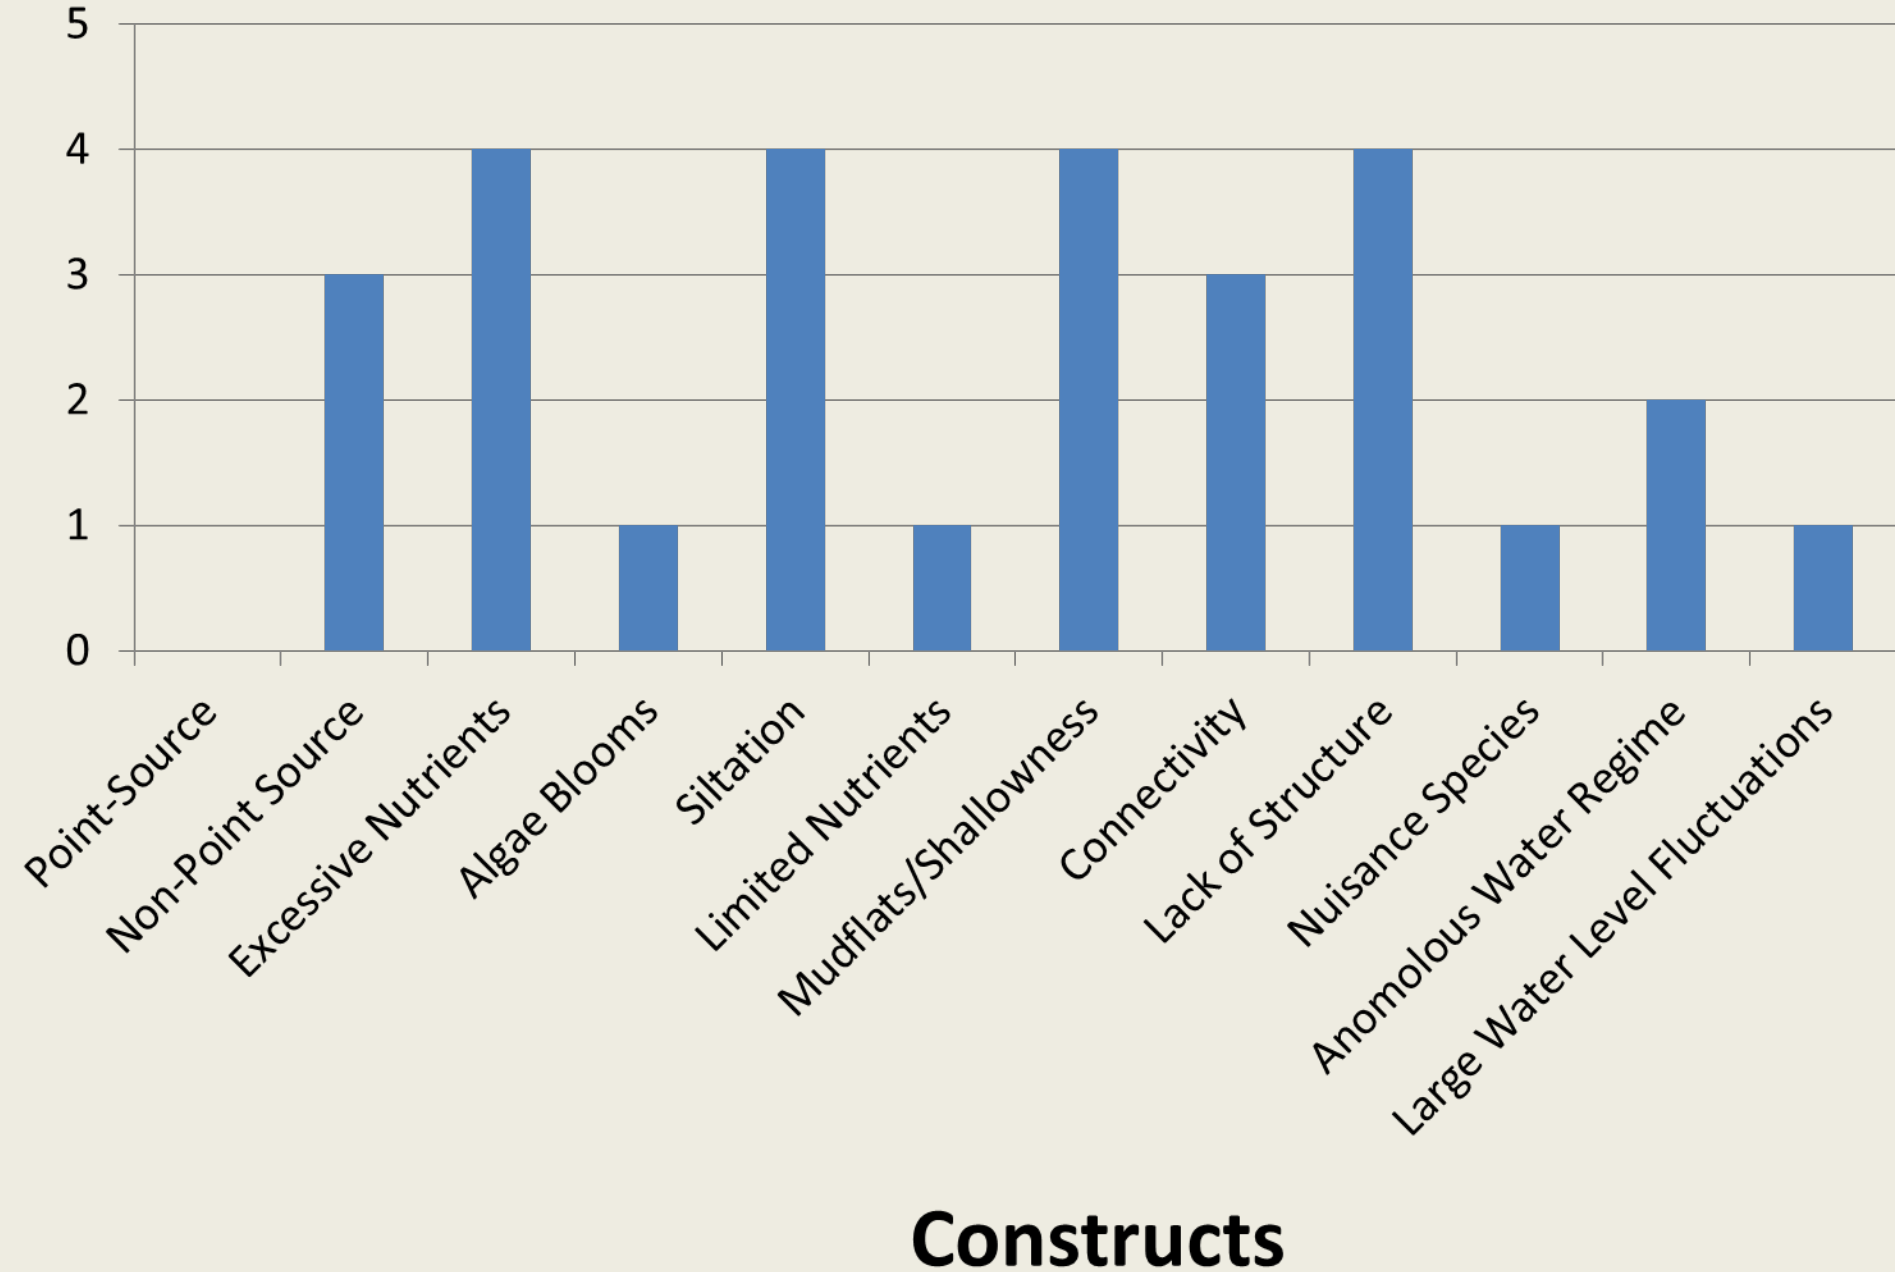

Badger Creek

Independence

Iowa Falls

Darling

Constructs

Icaria

Macbride

Lake of the Hills

Sugema

Sundown

Wapello

Little River

Pool 11-Mississippi River

Pool 12-Mississippi River

Pool 13-Mississippi River

Pool 14-Mississippi River