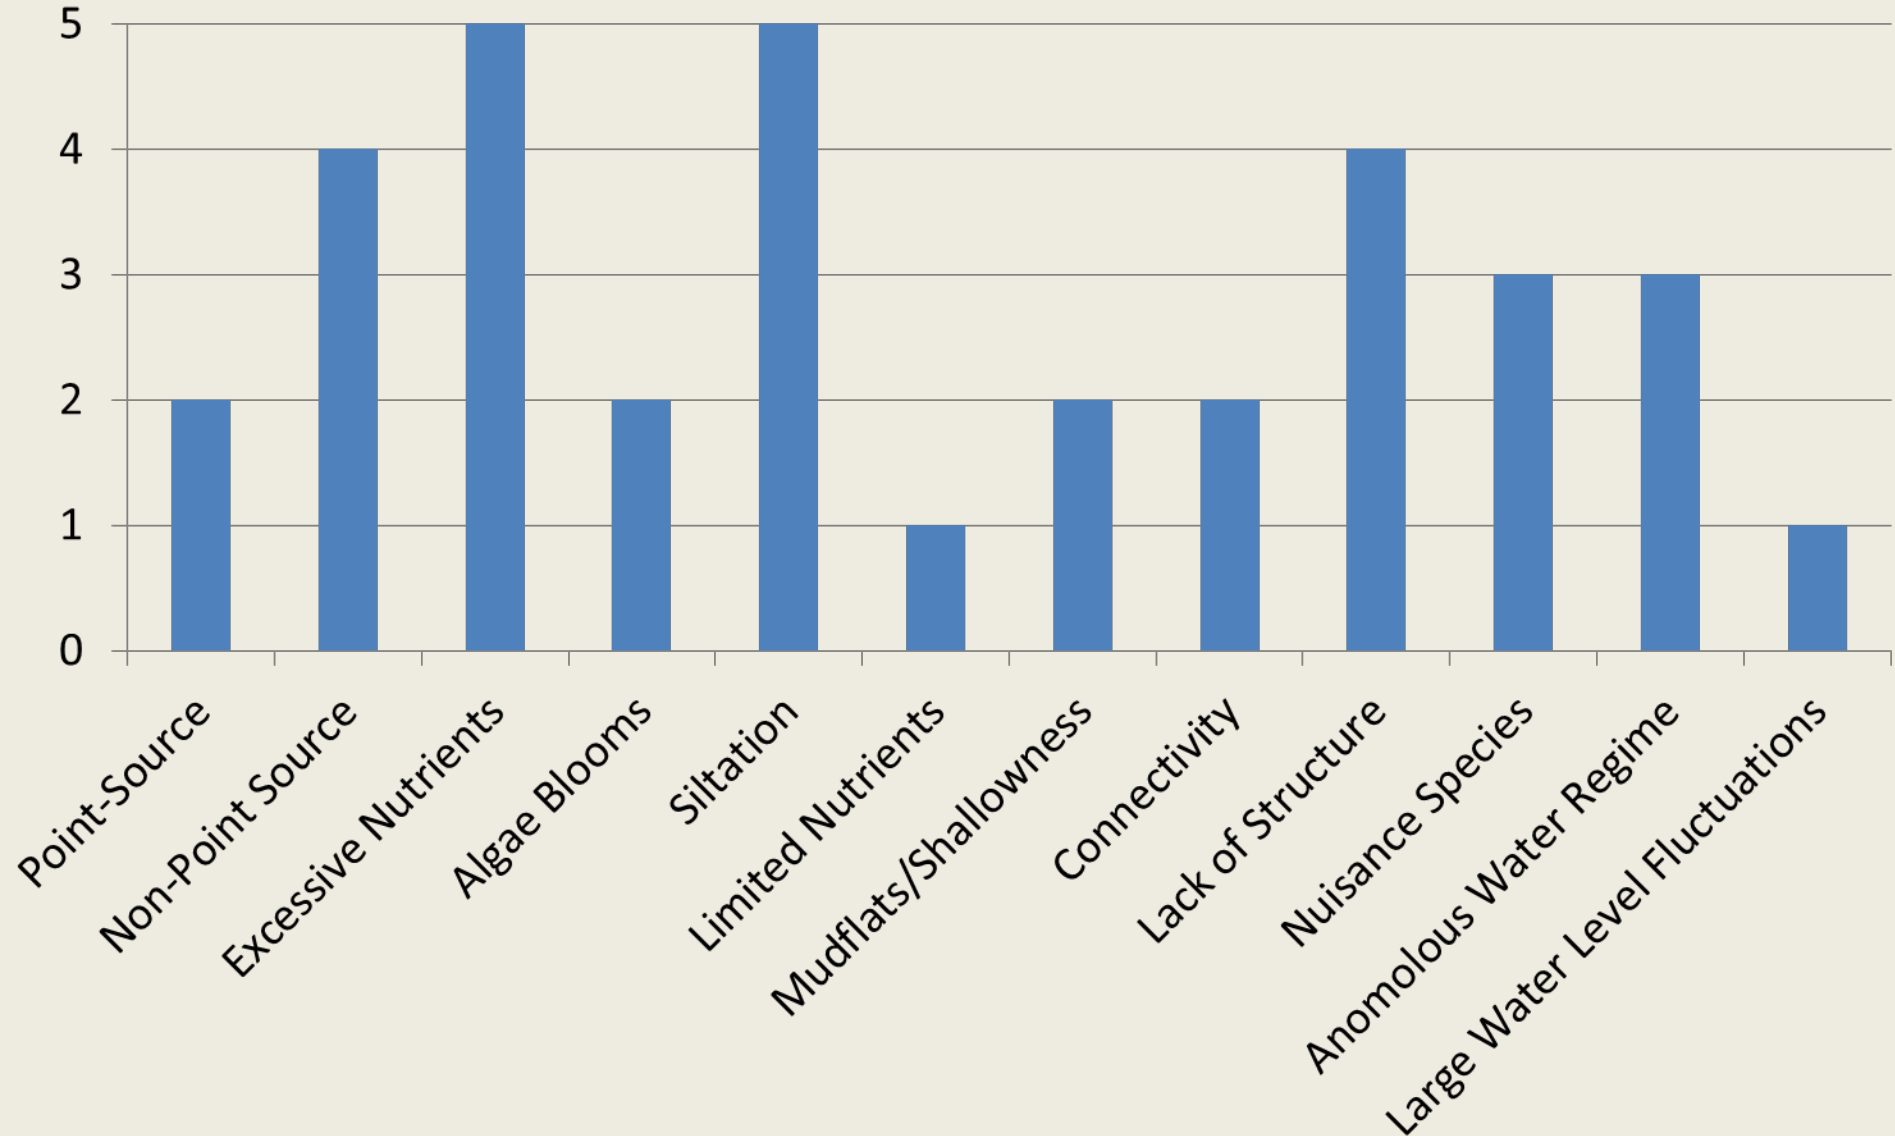

Coralville

Fertile Dam

Five-in-One Dam

Constructs

Green Valley

Delhi

Casey

Nakomis

Badger Creek

Independence

Iowa Falls

Darling

Constructs

Icaria

Macbride

Lake of the Hills

Sugema

Sundown

Wapello

Little River

Pool 11-Mississippi River

Pool 12-Mississippi River

Pool 13-Mississippi River

Pool 14-Mississippi River