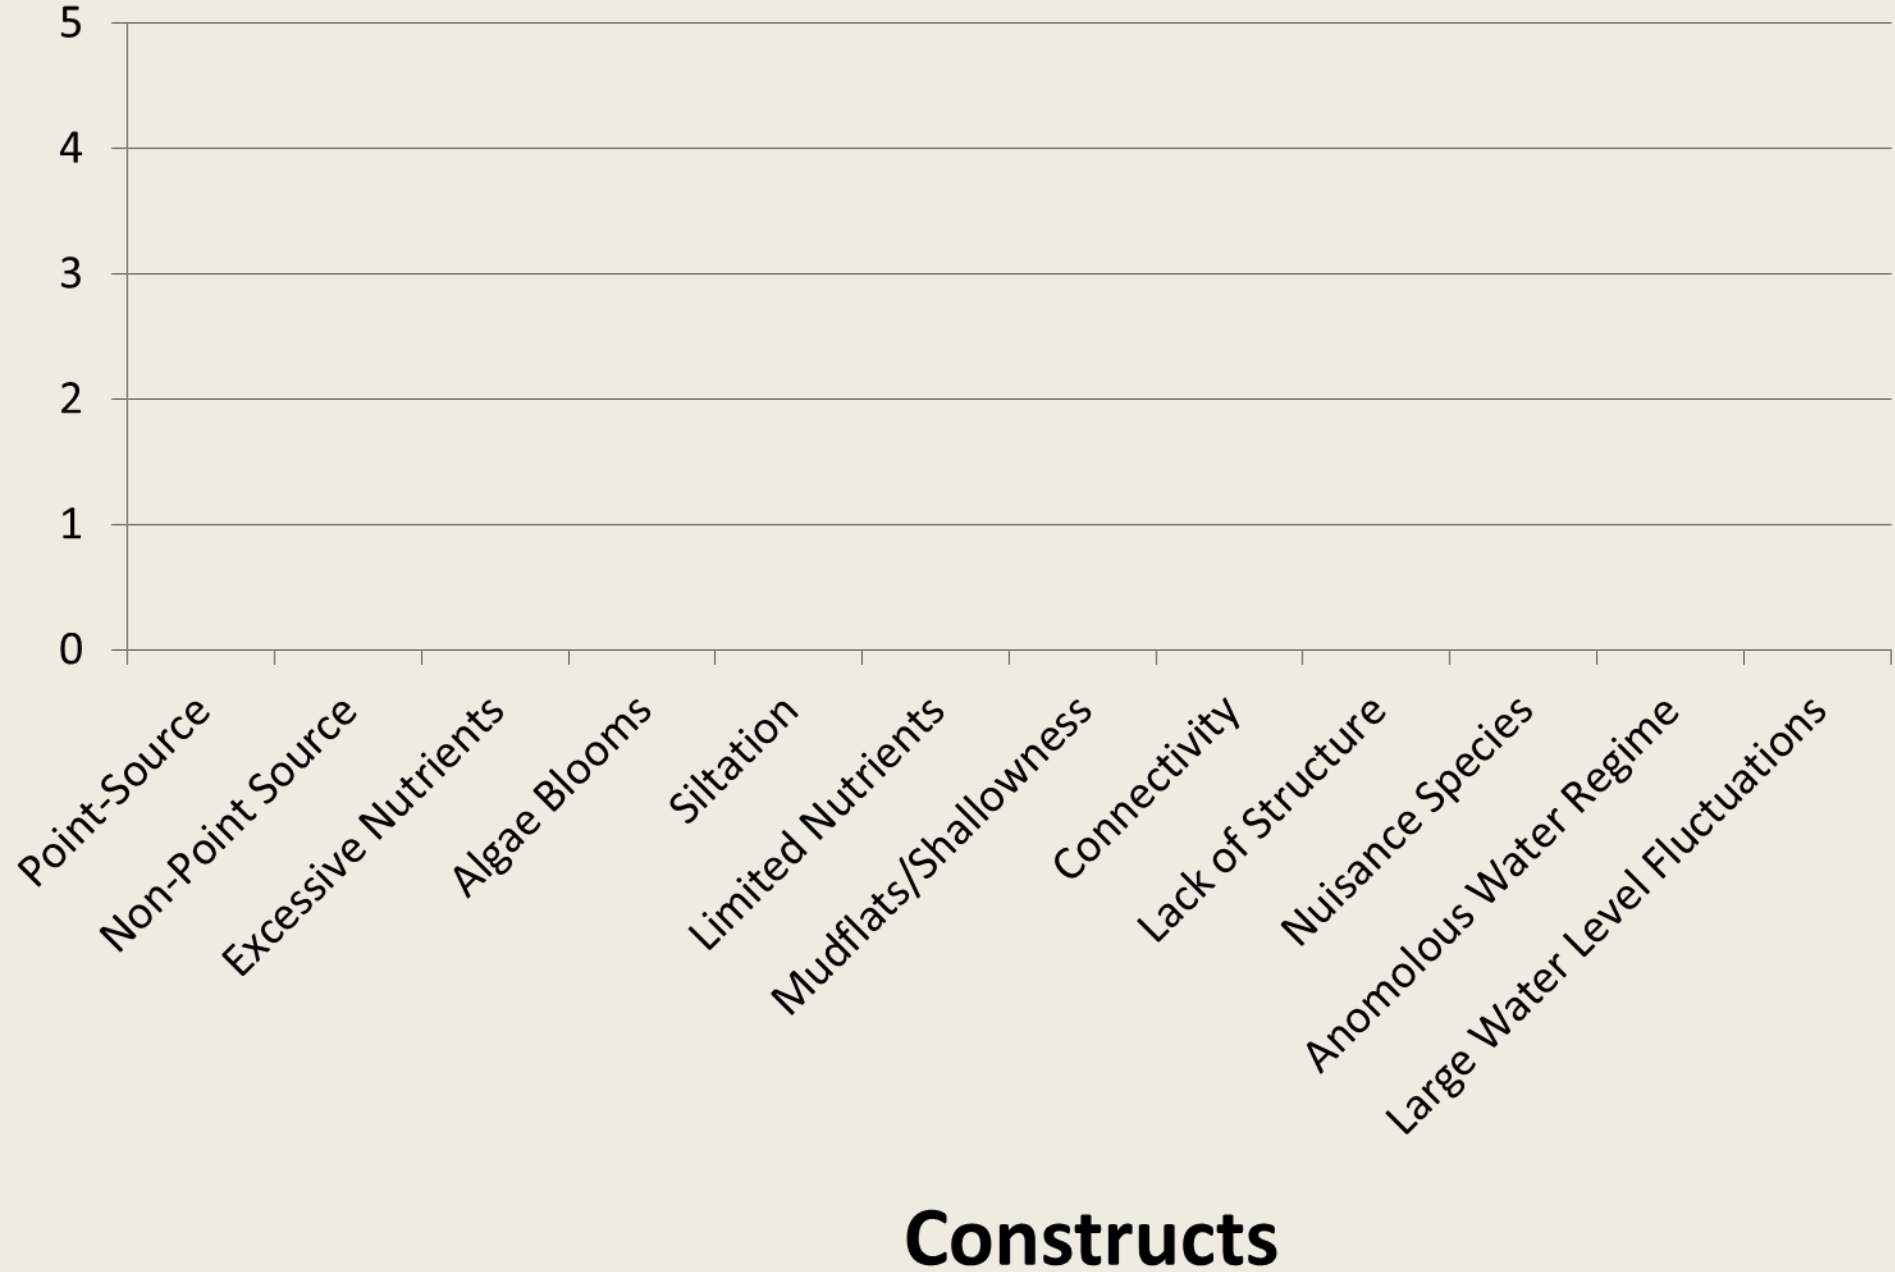

Harmon

Marlette

Bassett

Old River

S-Line

Rye Patch

Pit-Taylor

Ruby Lake Wildlife Refuge

South Fork

Upper Pahrnanagat

Wildhorse

Willow Creek

Wilson

Lahontan

Boyd

Chimney

Cold Springs