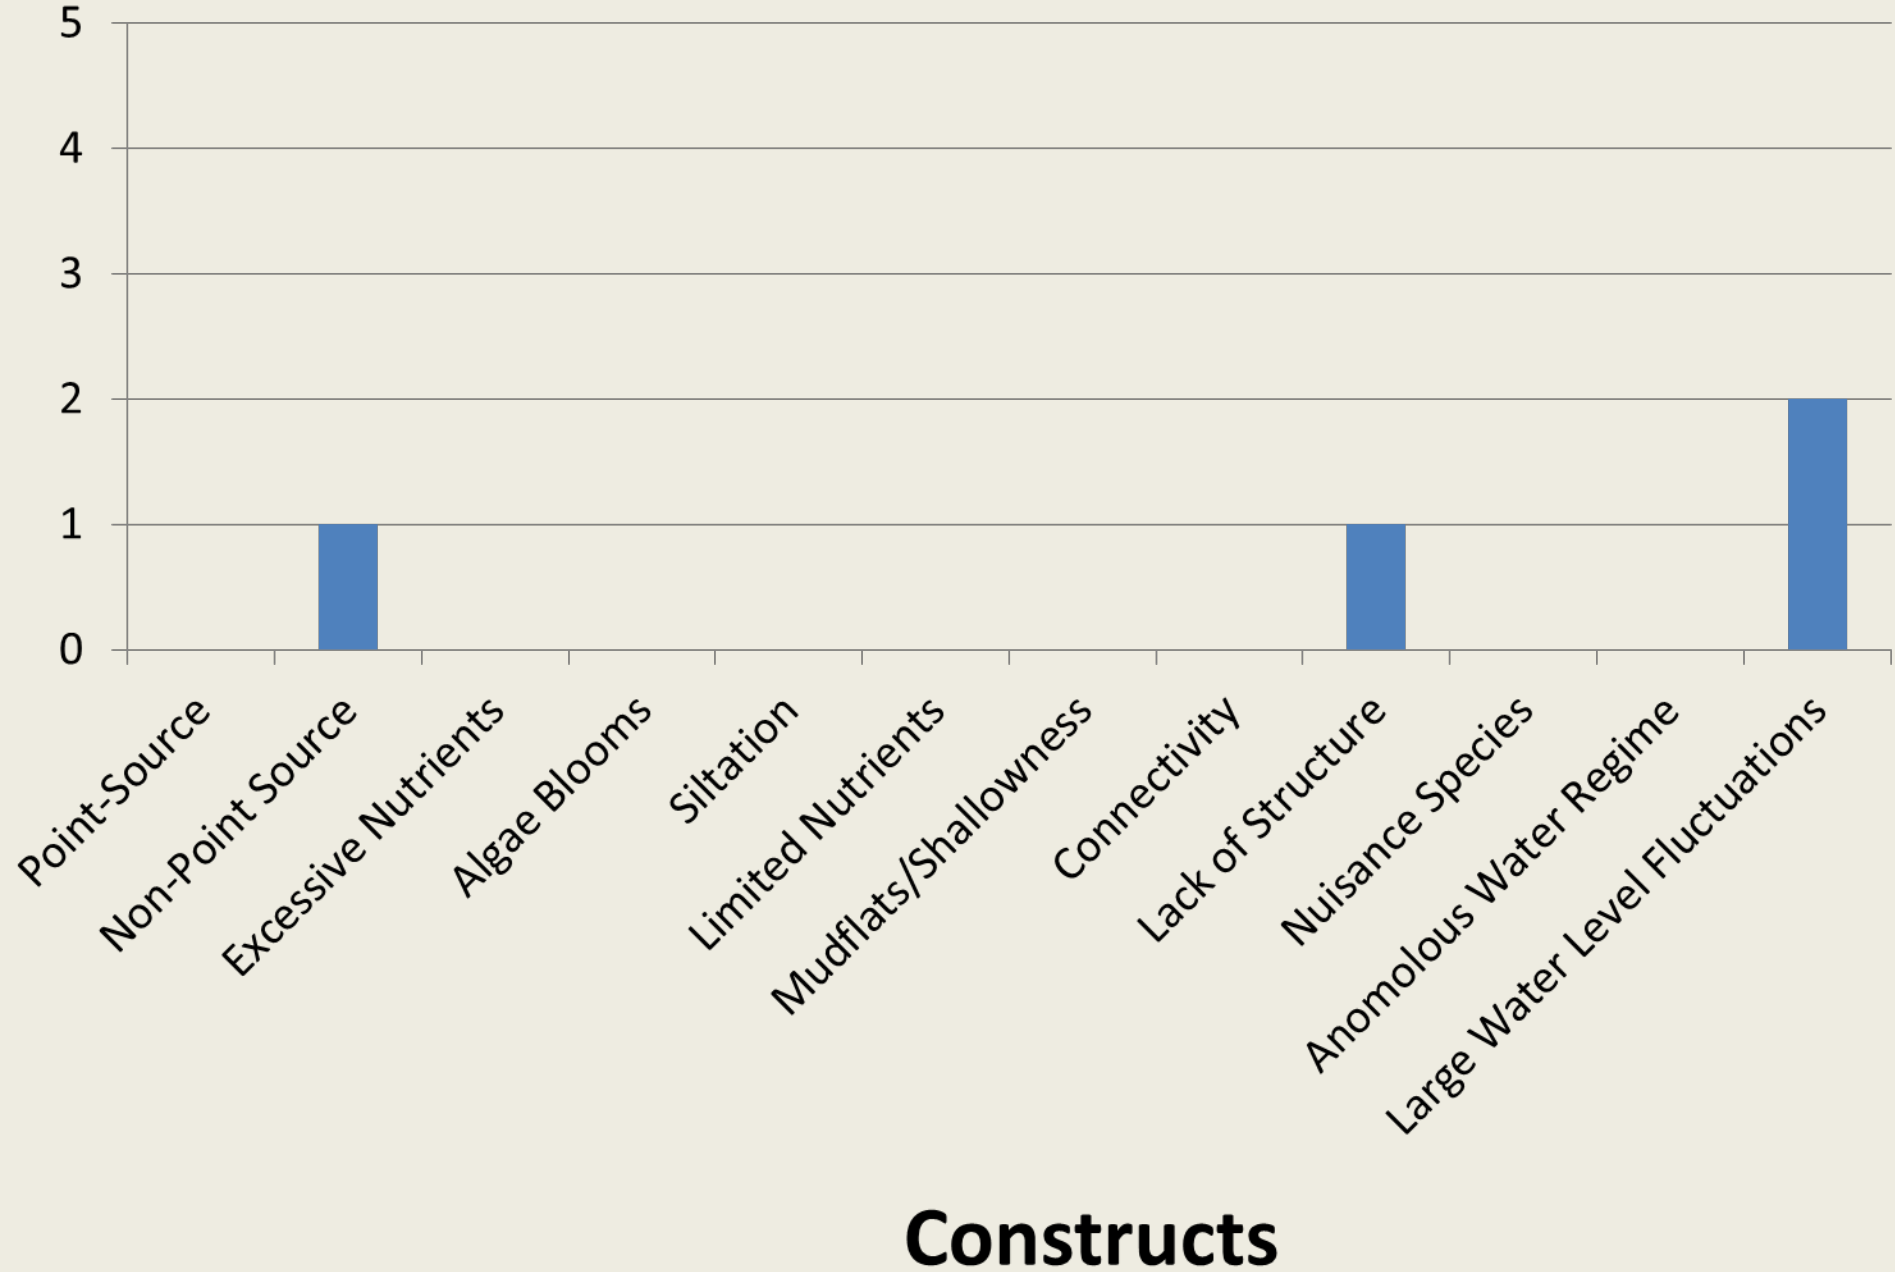

Harmon

Marlette

Bassett

Old River

S-Line

Rye Patch

Pit-Taylor

Ruby Lake Wildlife Refuge

South Fork

Upper Pahrnanagat

Wildhorse

Willow Creek

Wilson

Lahontan

Boyd

Chimney

Cold Springs