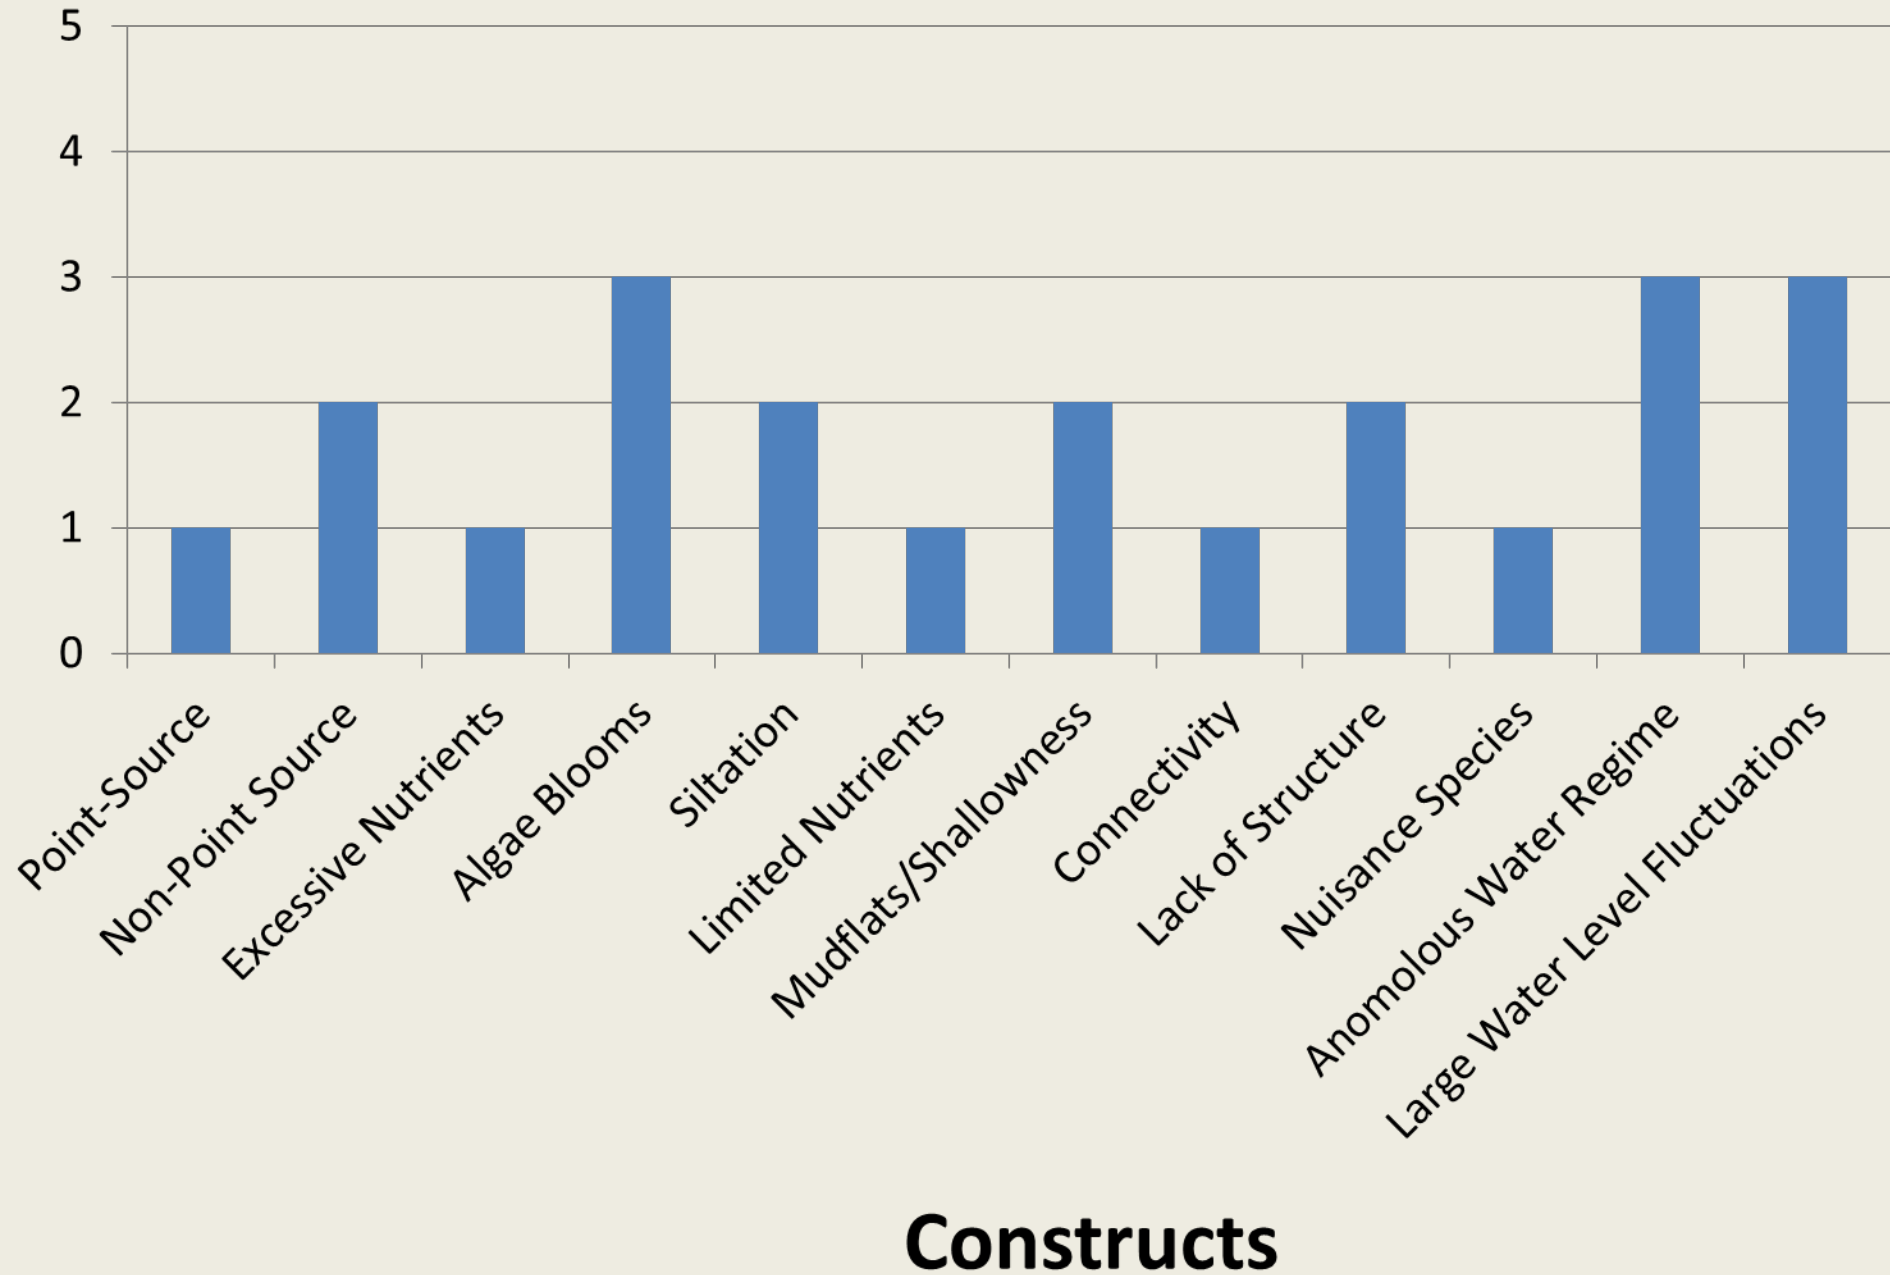

Harmon

Marlette

Bassett

Old River

S-Line

Rye Patch

Pit-Taylor

Ruby Lake Wildlife Refuge

South Fork

Upper Pahrnanagat

Wildhorse

Willow Creek

Wilson

Lahontan

Boyd

Chimney

Cold Springs