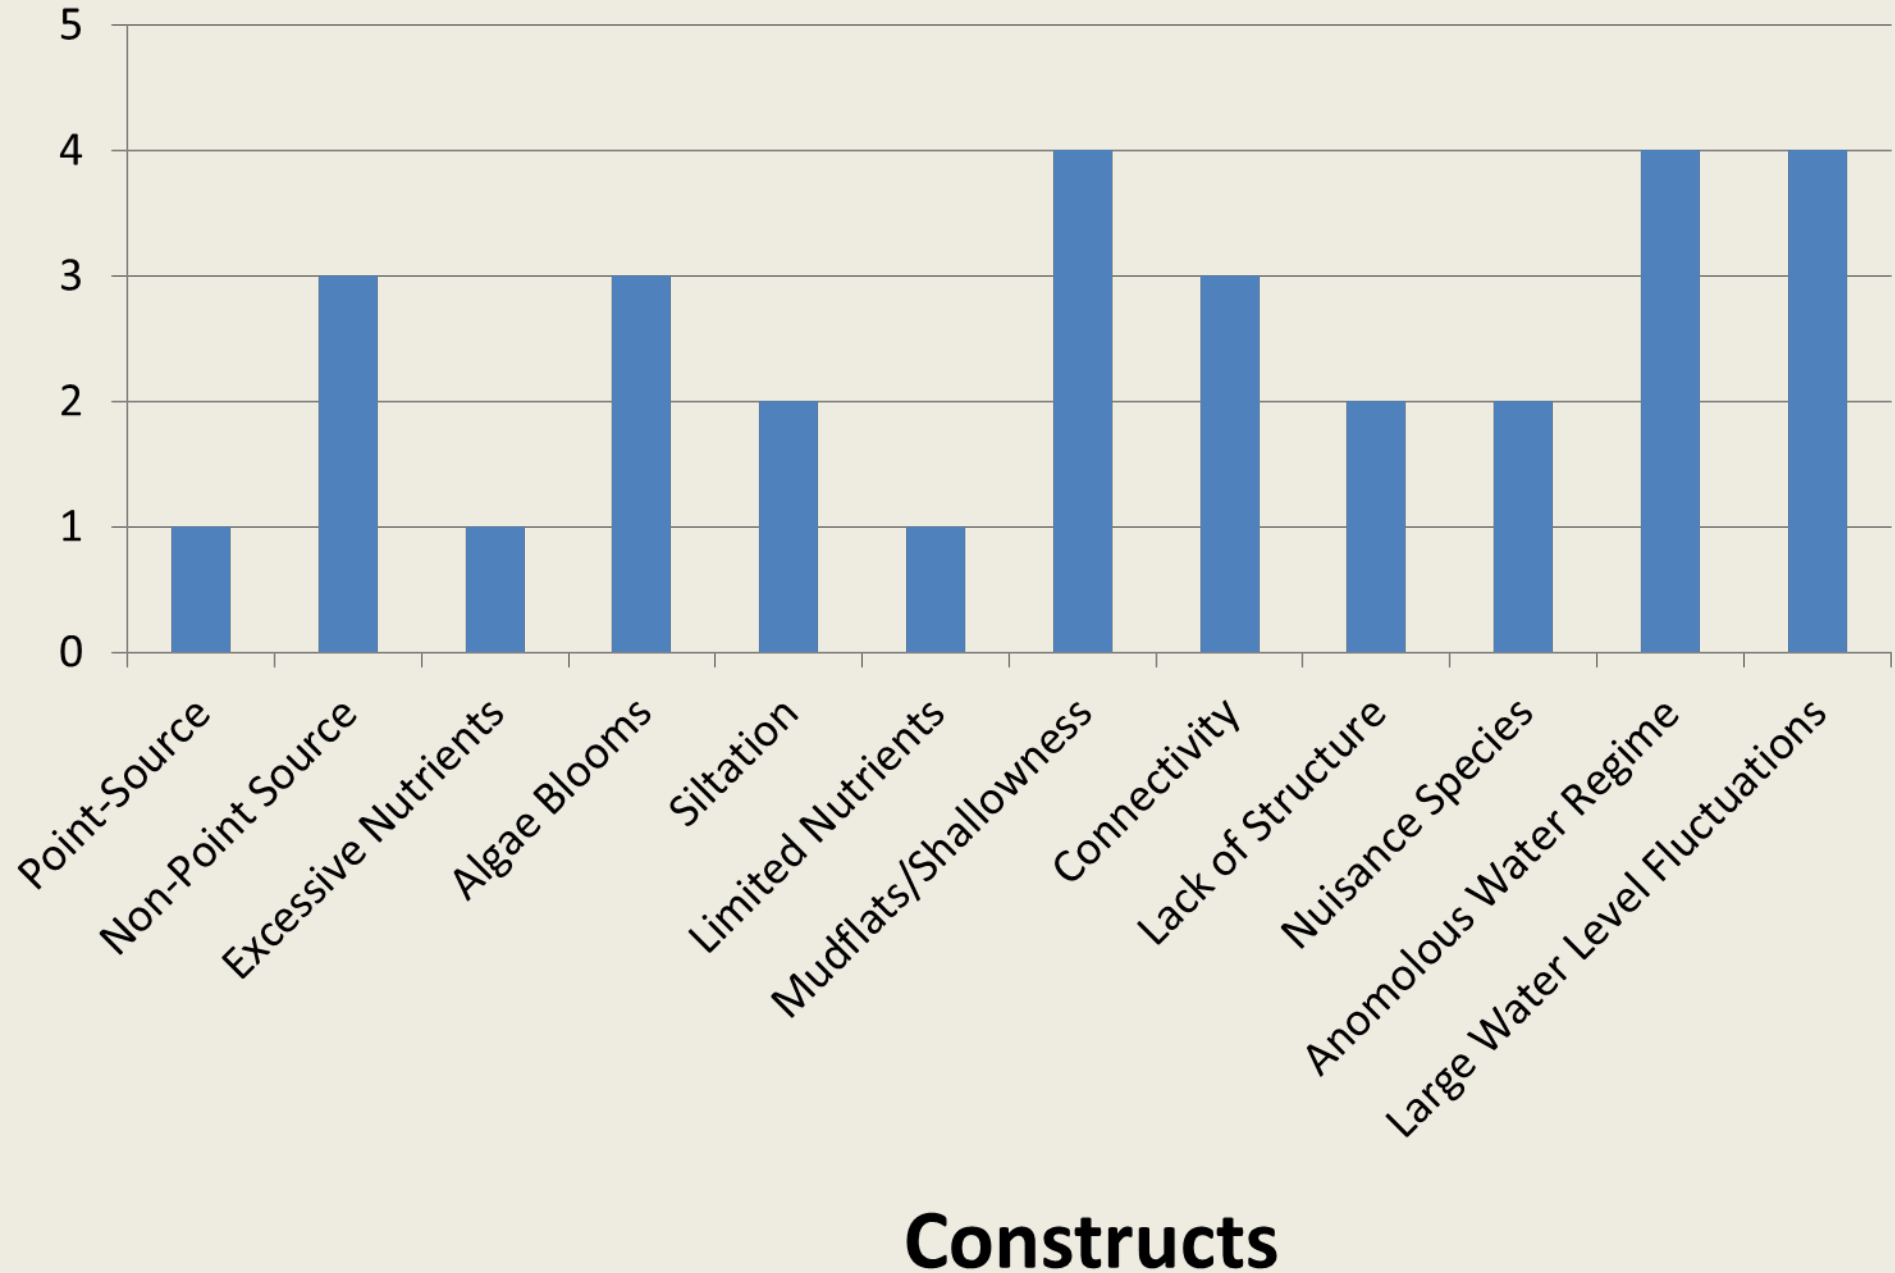

Harmon

Marlette

Bassett

Old River

S-Line

Rye Patch

Pit-Taylor

Ruby Lake Wildlife Refuge

South Fork

Upper Pahrnanagat

Wildhorse

Willow Creek

Wilson

Lahontan

Boyd

Chimney

Cold Springs