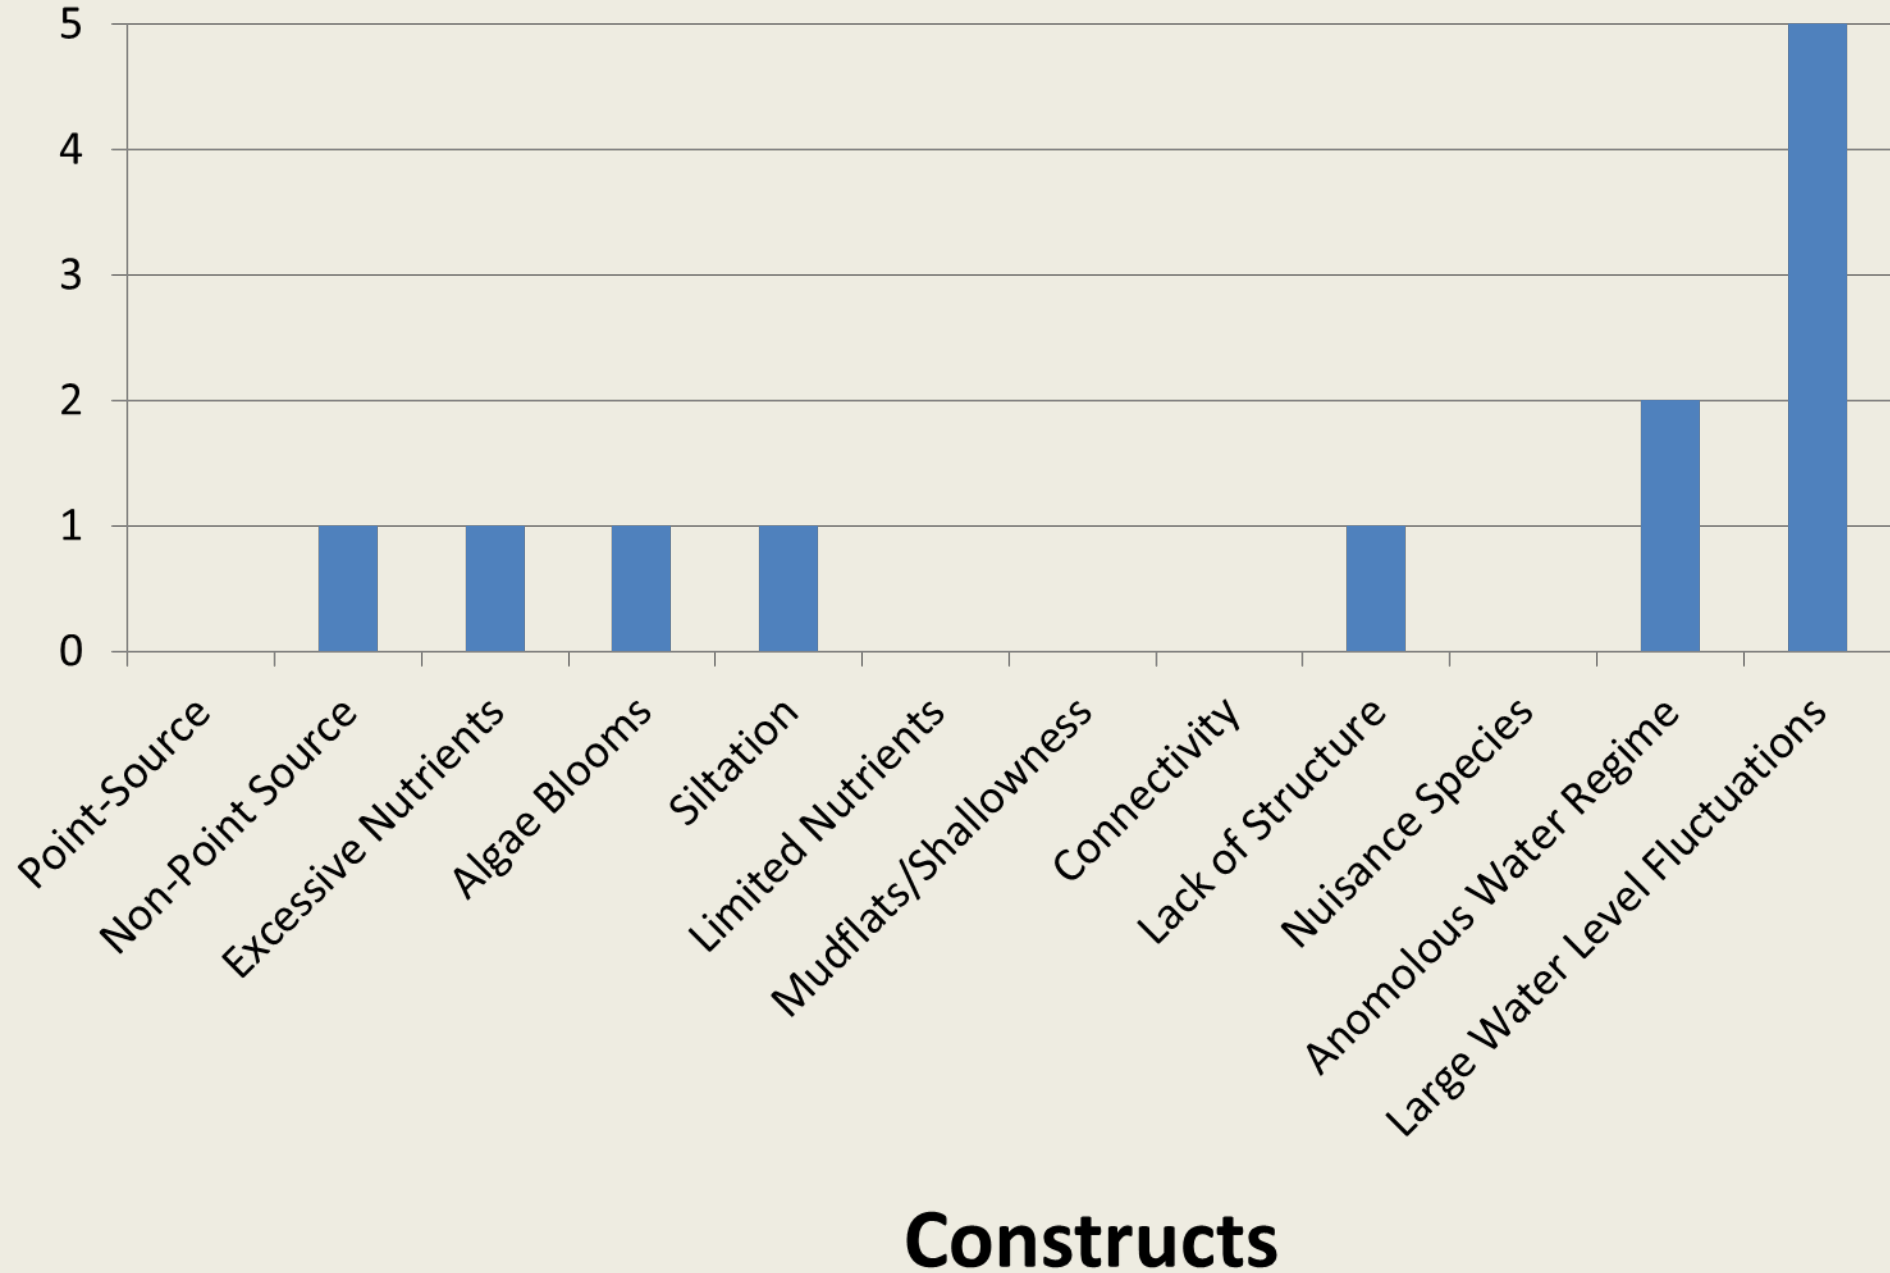

Harmon

Marlette

Bassett

Old River

S-Line

Rye Patch

Pit-Taylor

Ruby Lake Wildlife Refuge

South Fork

Upper Pahrnanagat

Wildhorse

Willow Creek

Wilson

Lahontan

Boyd

Chimney

Cold Springs