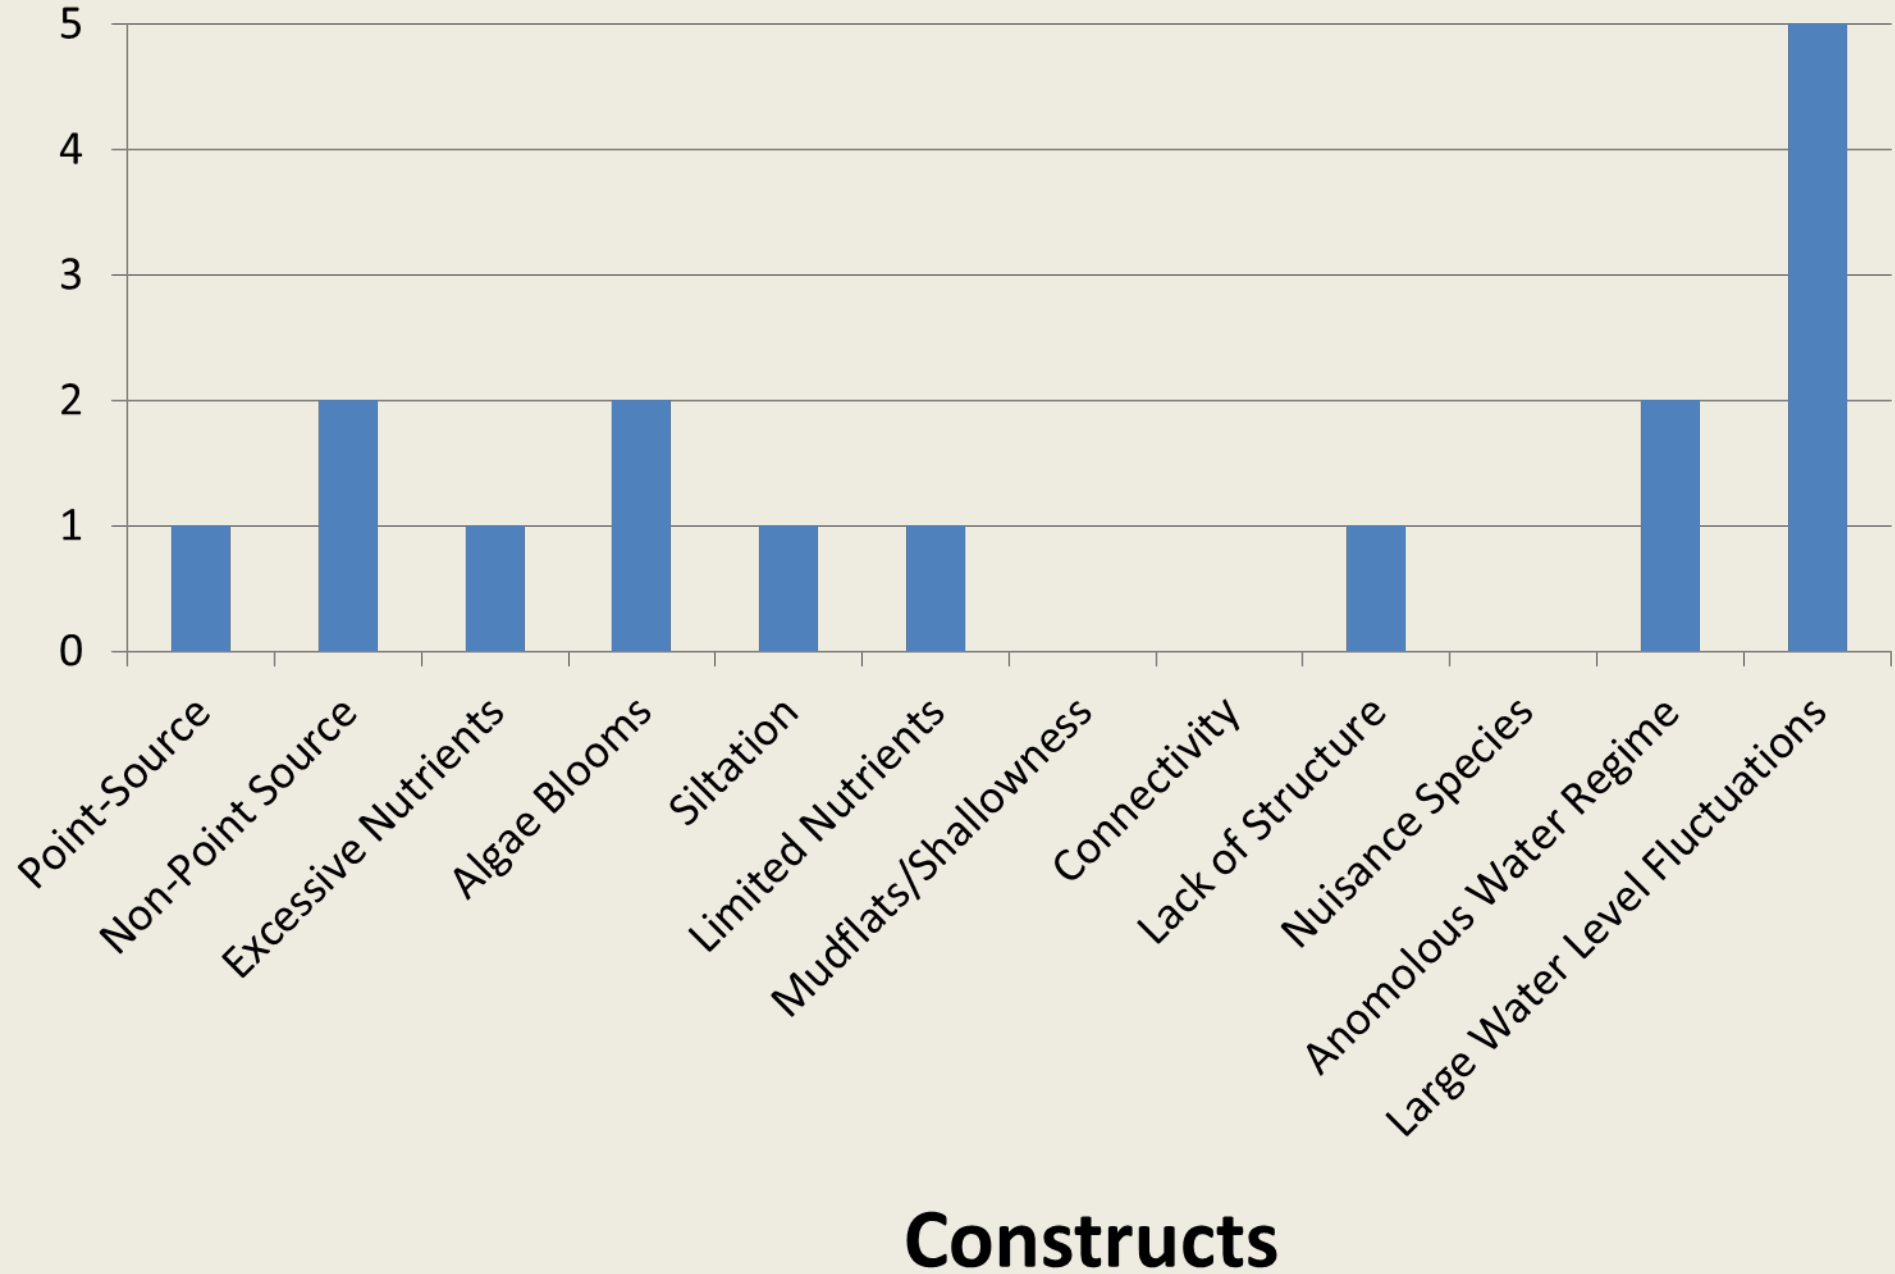

Harmon

Marlette

Bassett

Old River

S-Line

Rye Patch

Pit-Taylor

Ruby Lake Wildlife Refuge

South Fork

Upper Pahrnanagat

Wildhorse

Willow Creek

Wilson

Lahontan

Boyd

Chimney

Cold Springs