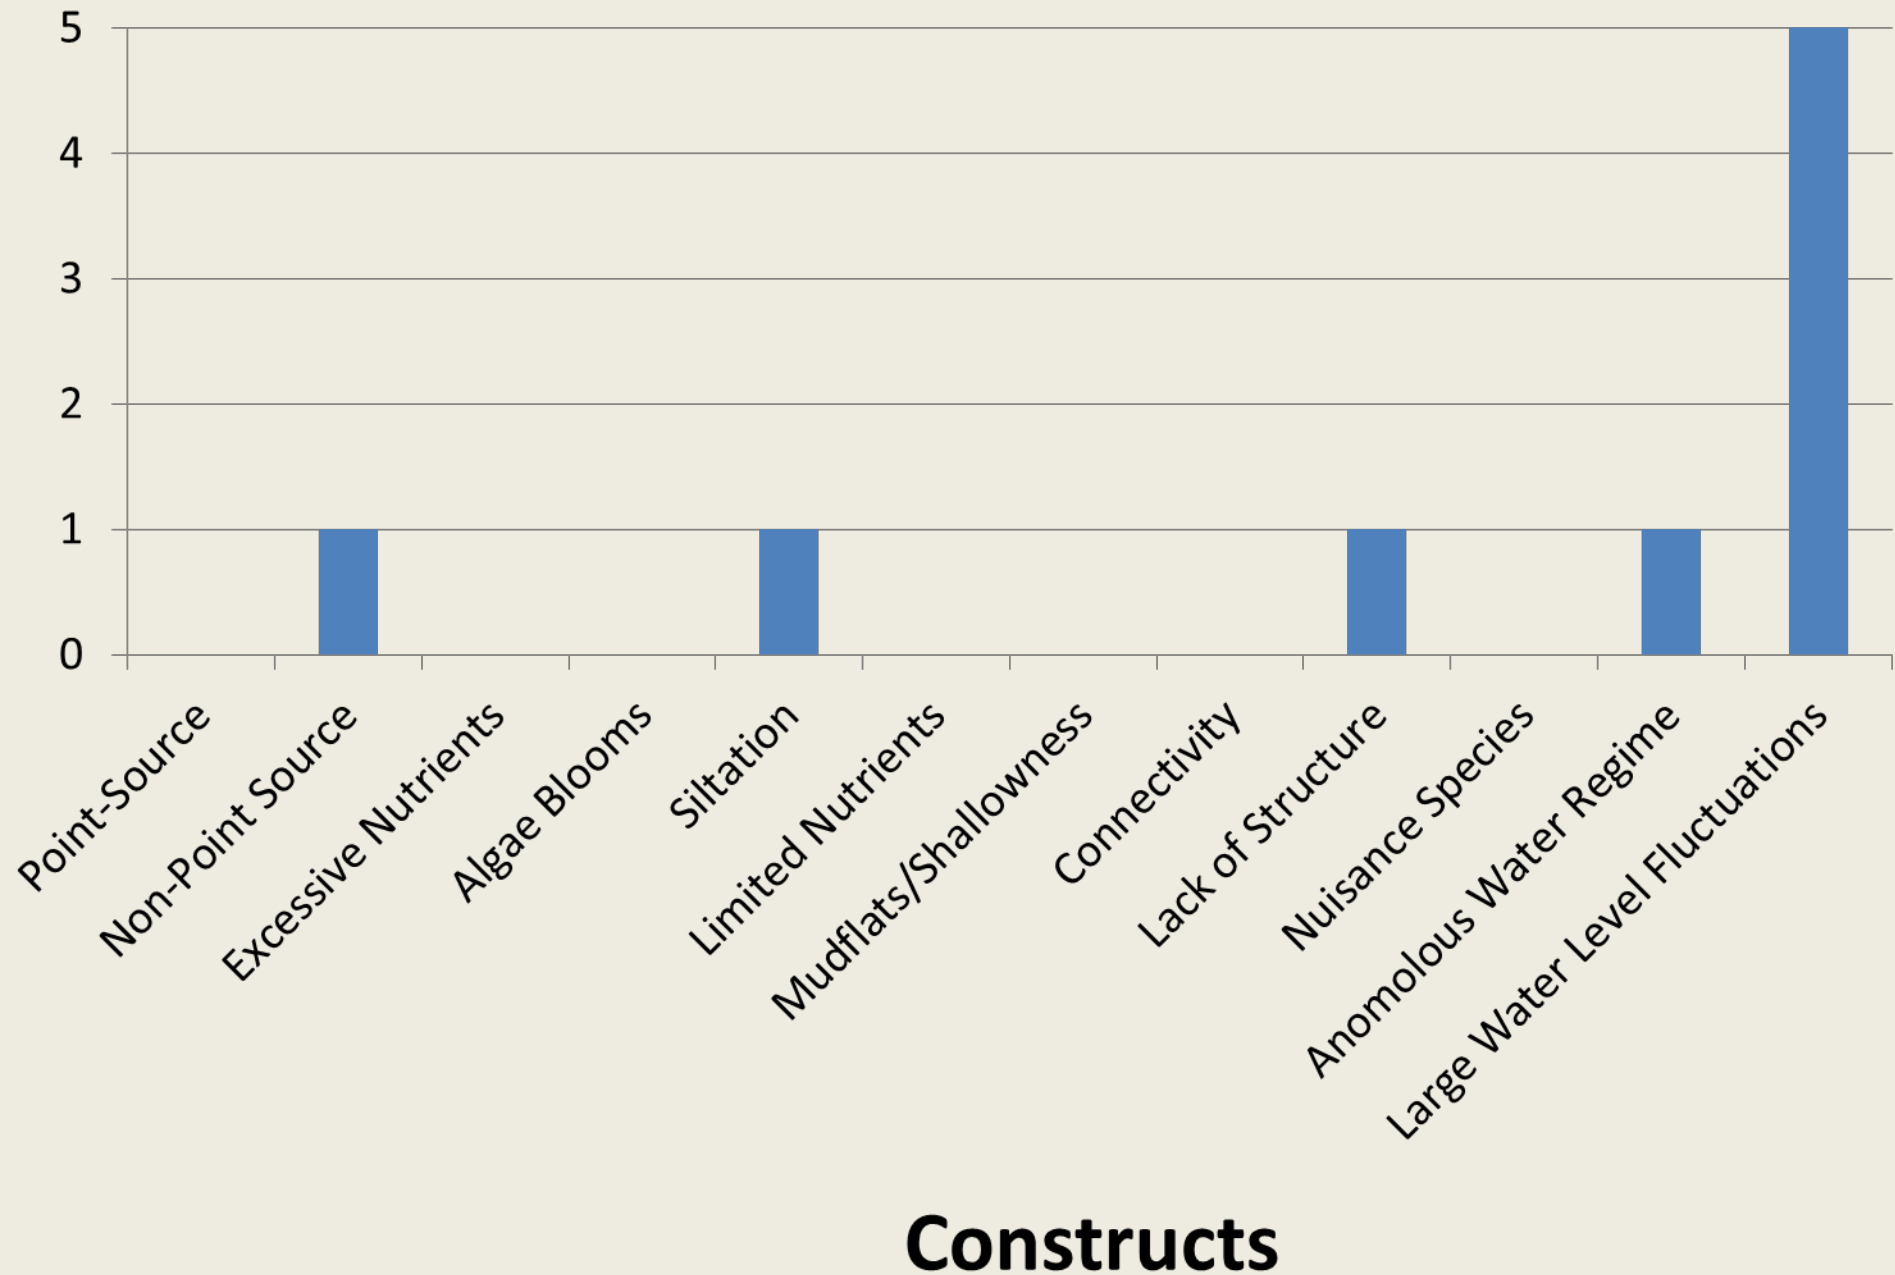

Harmon

Marlette

Bassett

Old River

S-Line

Rye Patch

Pit-Taylor

Ruby Lake Wildlife Refuge

South Fork

Upper Pahrnanagat

Wildhorse

Willow Creek

Wilson

Lahontan

Boyd

Chimney

Cold Springs