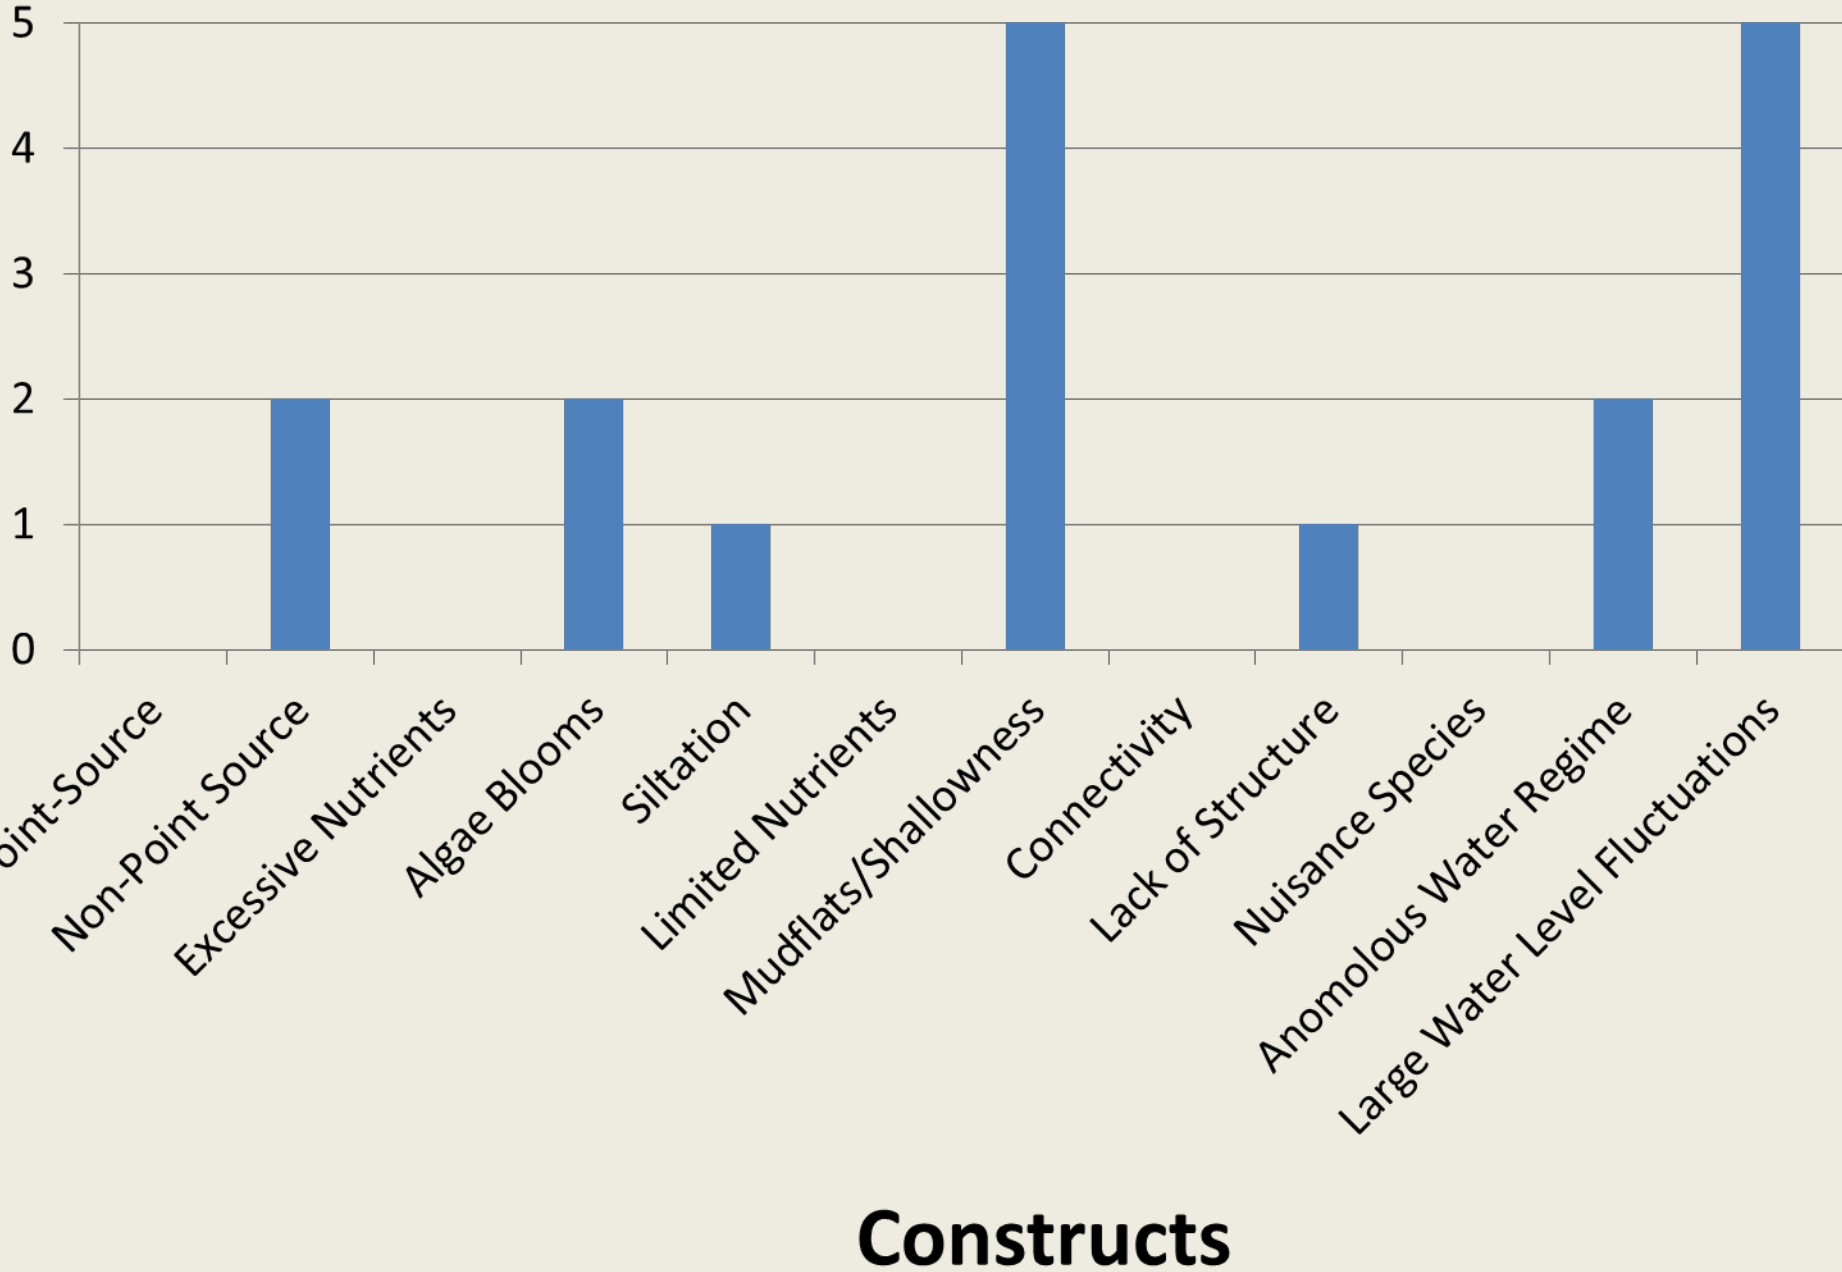

Harmon

Marlette

Bassett

Old River

S-Line

Rye Patch

Pit-Taylor

Ruby Lake Wildlife Refuge

South Fork

Upper Pahrnanagat

Wildhorse

Willow Creek

Wilson

Lahontan

Boyd

Chimney

Cold Springs