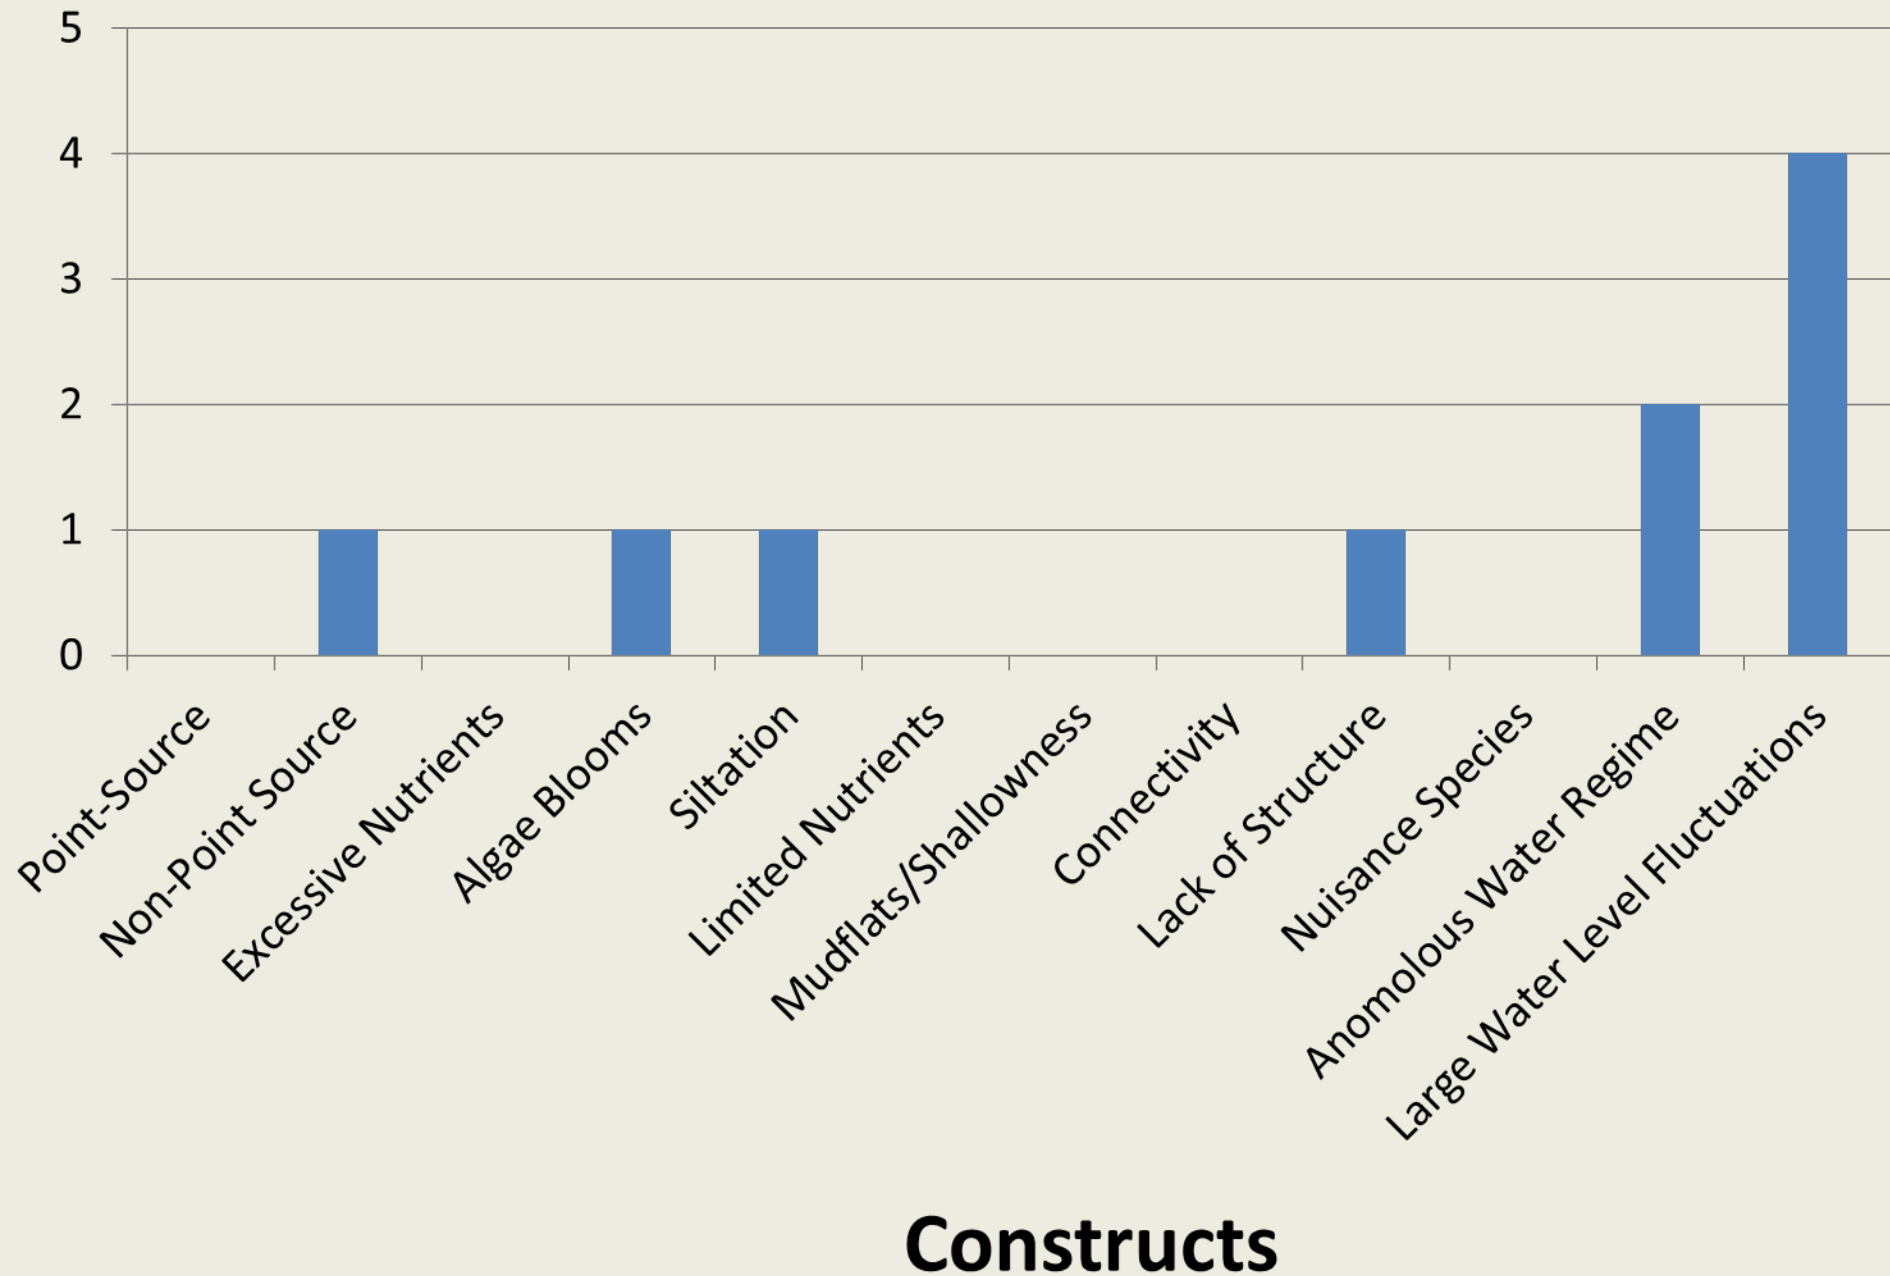

Harmon

Marlette

Bassett

Old River

S-Line

Rye Patch

Pit-Taylor

Ruby Lake Wildlife Refuge

South Fork

Upper Pahrnanagat

Wildhorse

Willow Creek

Wilson

Lahontan

Boyd

Chimney

Cold Springs