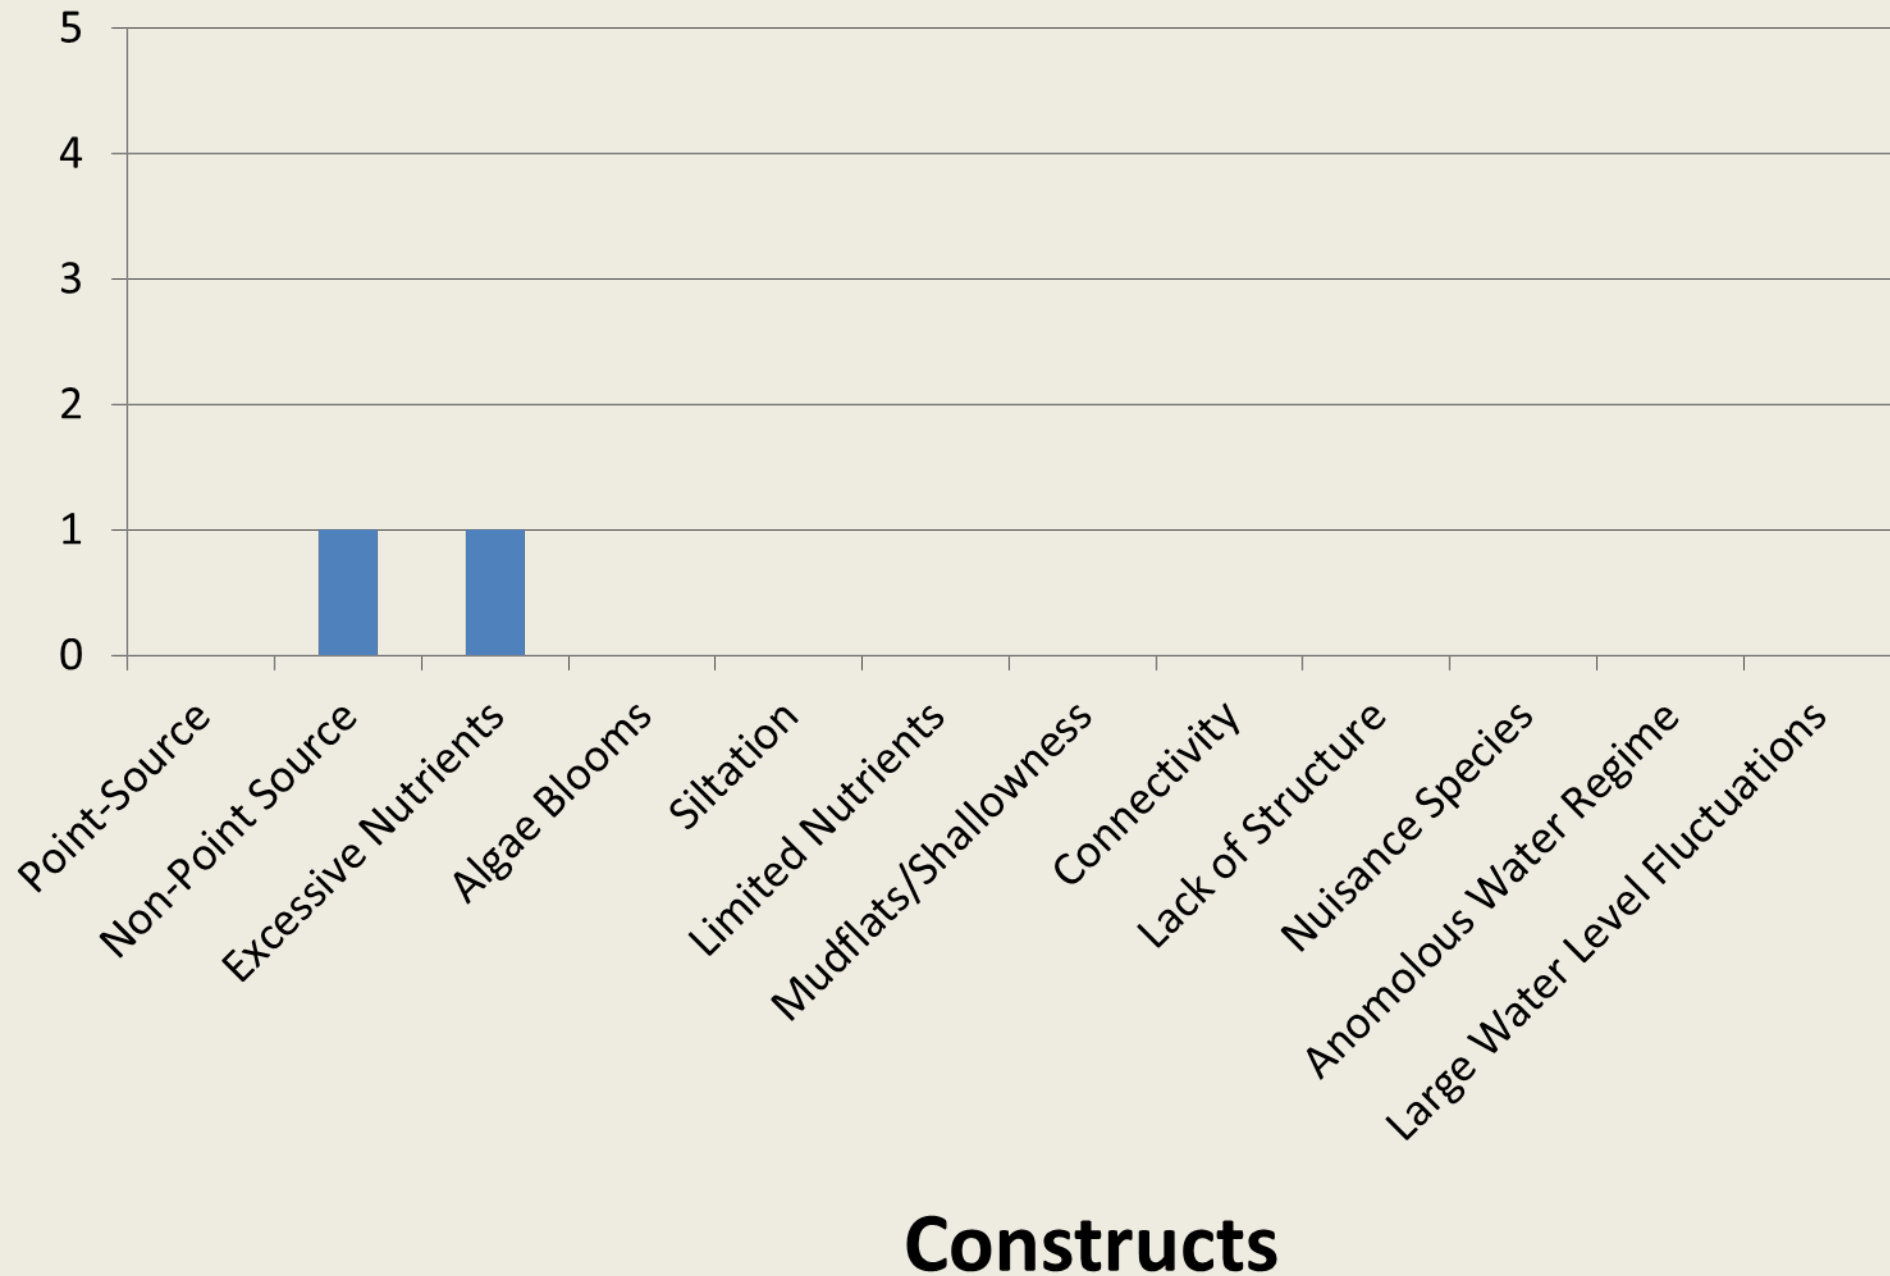

Harmon

Marlette

Bassett

Old River

S-Line

Rye Patch

Pit-Taylor

Ruby Lake Wildlife Refuge

South Fork

Upper Pahrnanagat

Wildhorse

Willow Creek

Wilson

Lahontan

Boyd

Chimney

Cold Springs