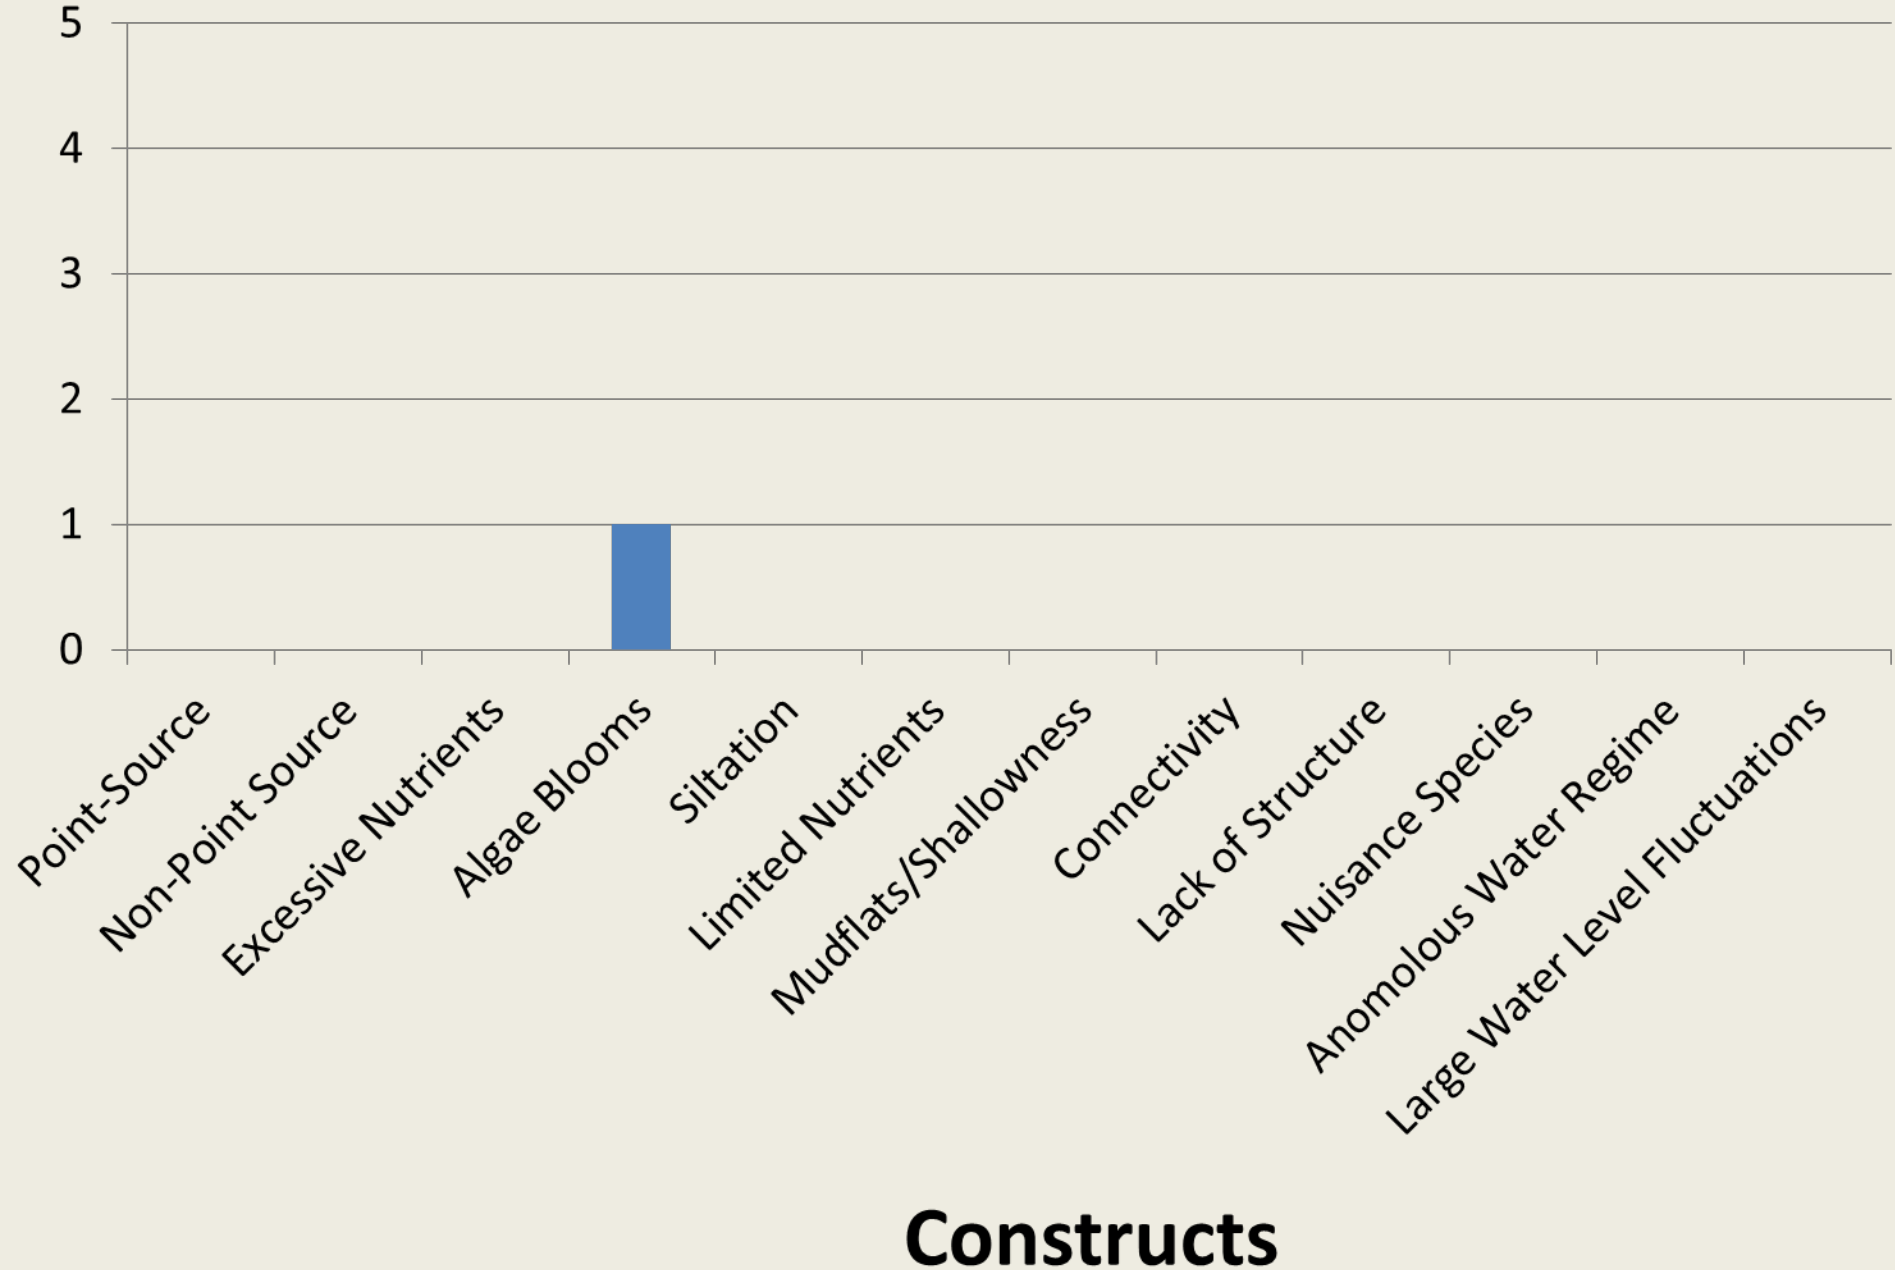

Harmon

Marlette

Bassett

Old River

S-Line

Rye Patch

Pit-Taylor

Ruby Lake Wildlife Refuge

South Fork

Upper Pahrnanagat

Wildhorse

Willow Creek

Wilson

Lahontan

Boyd

Chimney

Cold Springs