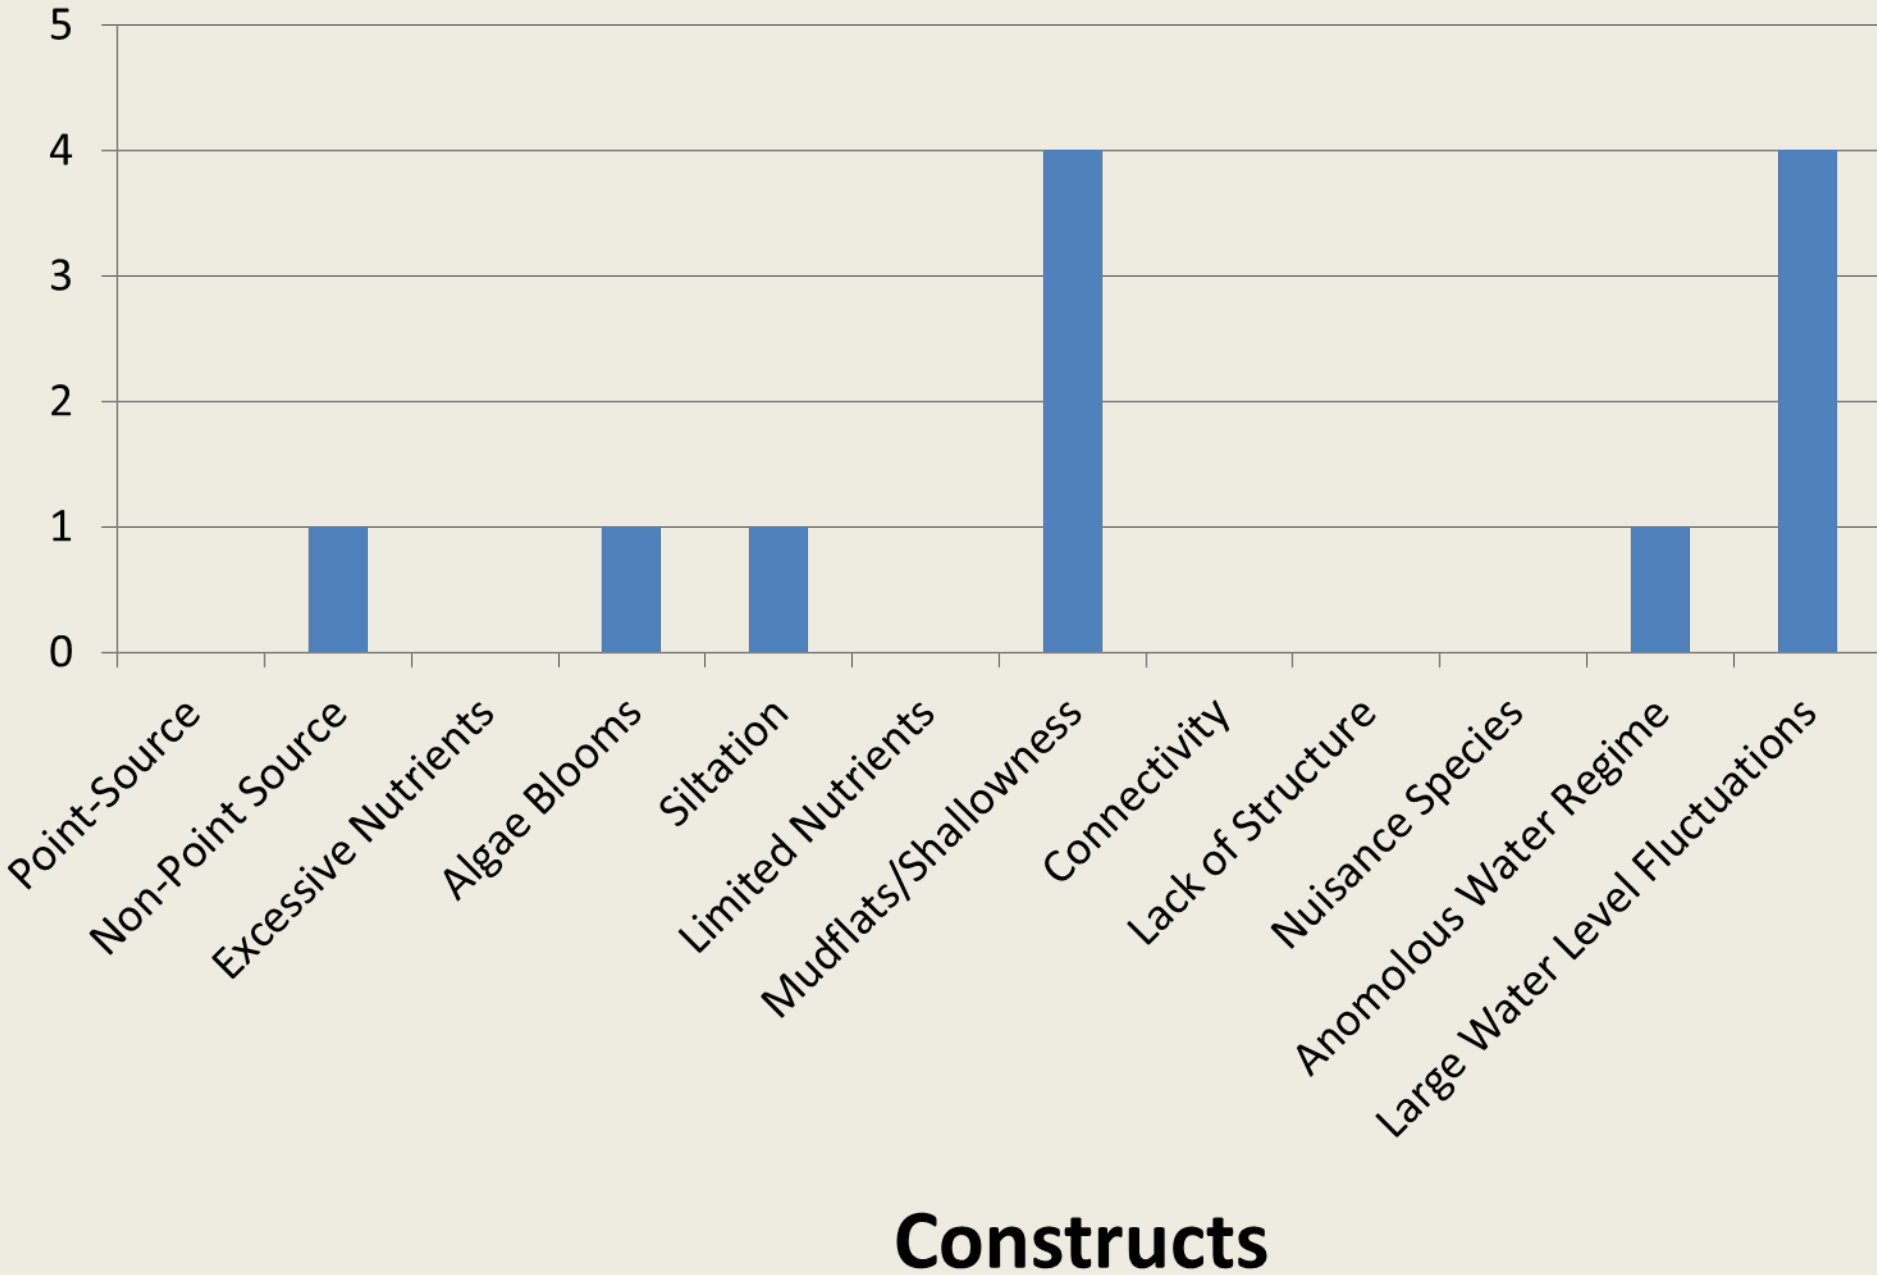

Harmon

Marlette

Bassett

Old River

S-Line

Rye Patch

Pit-Taylor

Ruby Lake Wildlife Refuge

South Fork

Upper Pahrnanagat

Wildhorse

Willow Creek

Wilson

Lahontan

Boyd

Chimney

Cold Springs