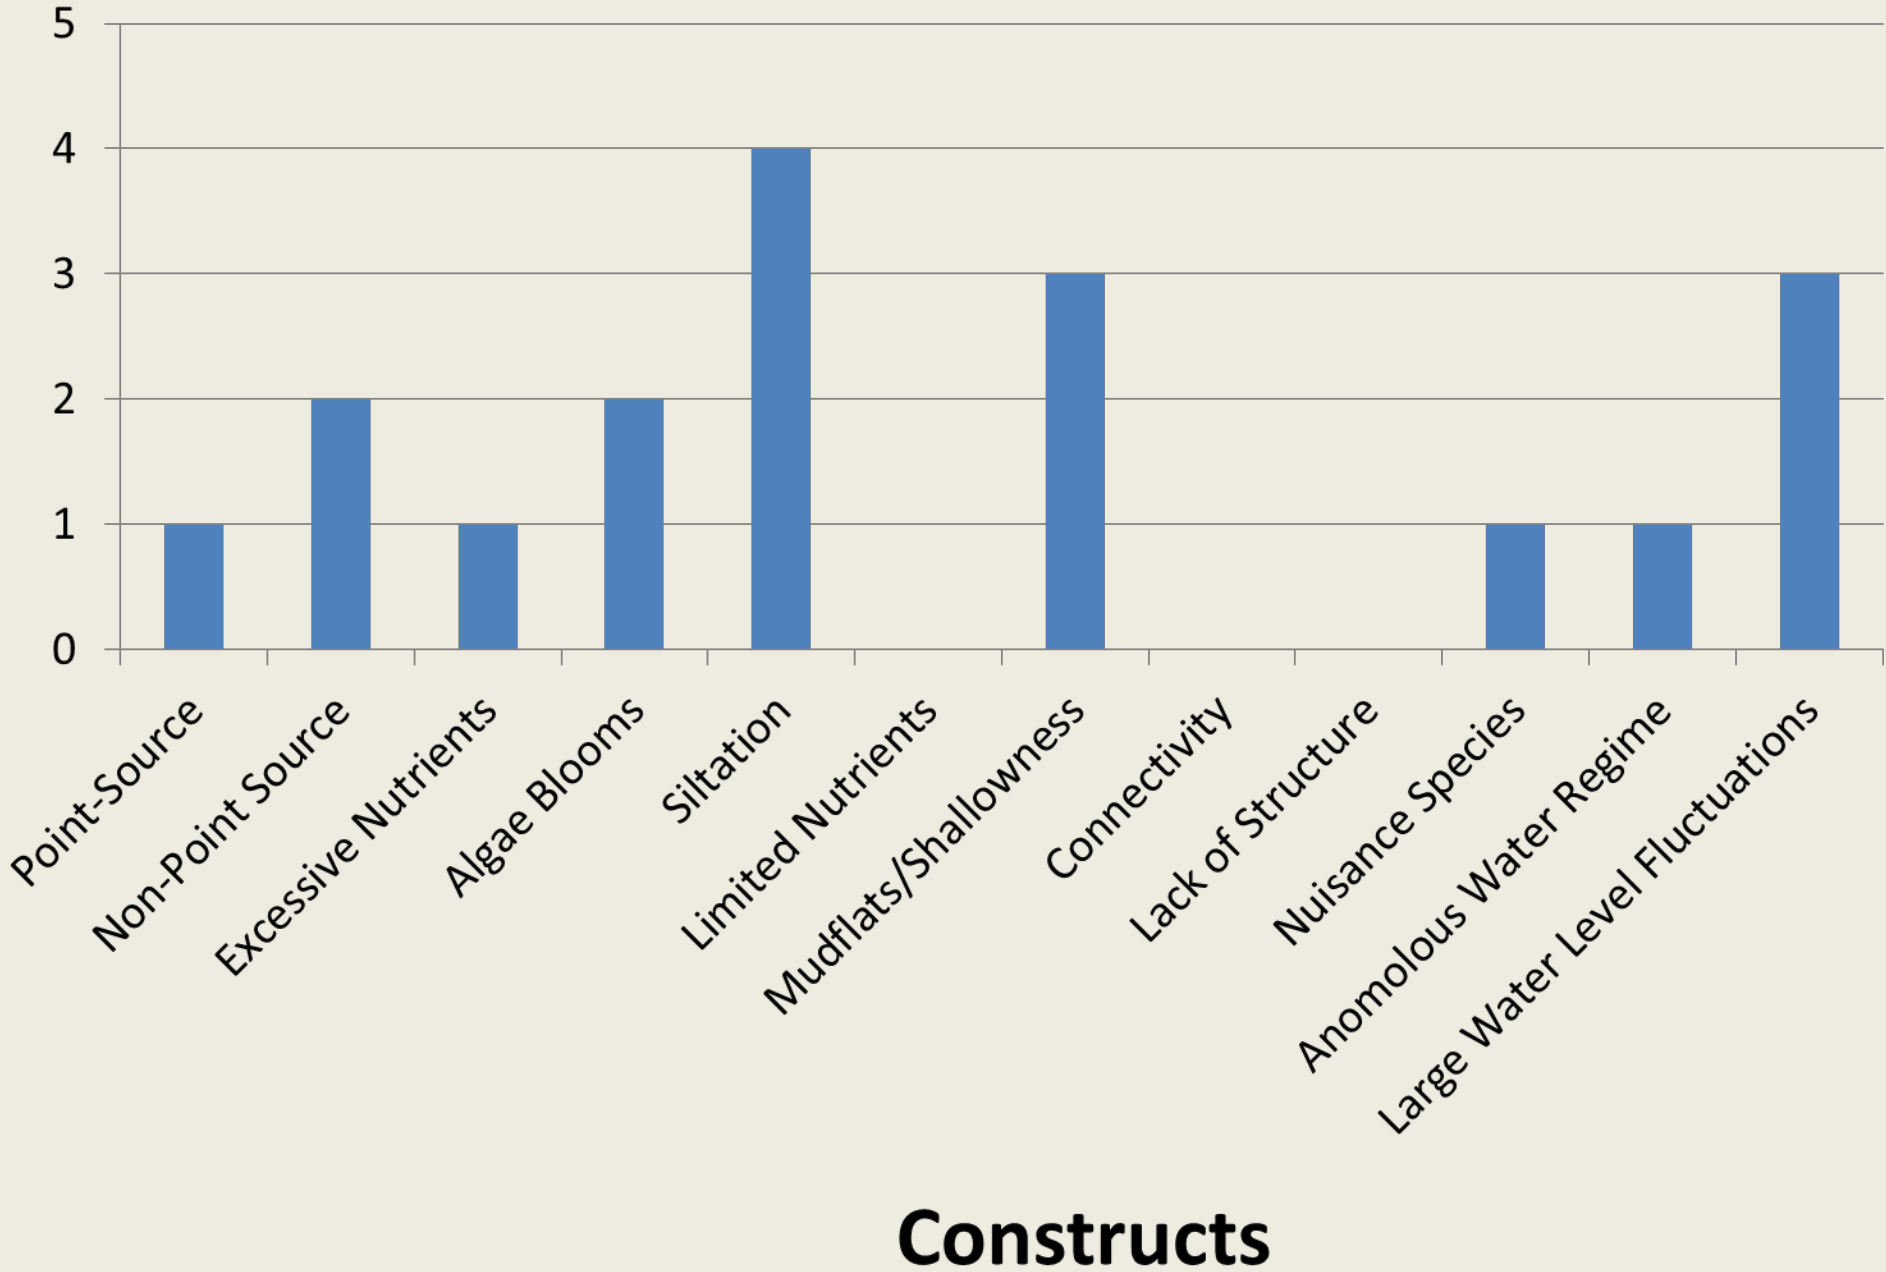

Harmon

Marlette

Bassett

Old River

S-Line

Rye Patch

Pit-Taylor

Ruby Lake Wildlife Refuge

South Fork

Upper Pahrnanagat

Wildhorse

Willow Creek

Wilson

Lahontan

Boyd

Chimney

Cold Springs