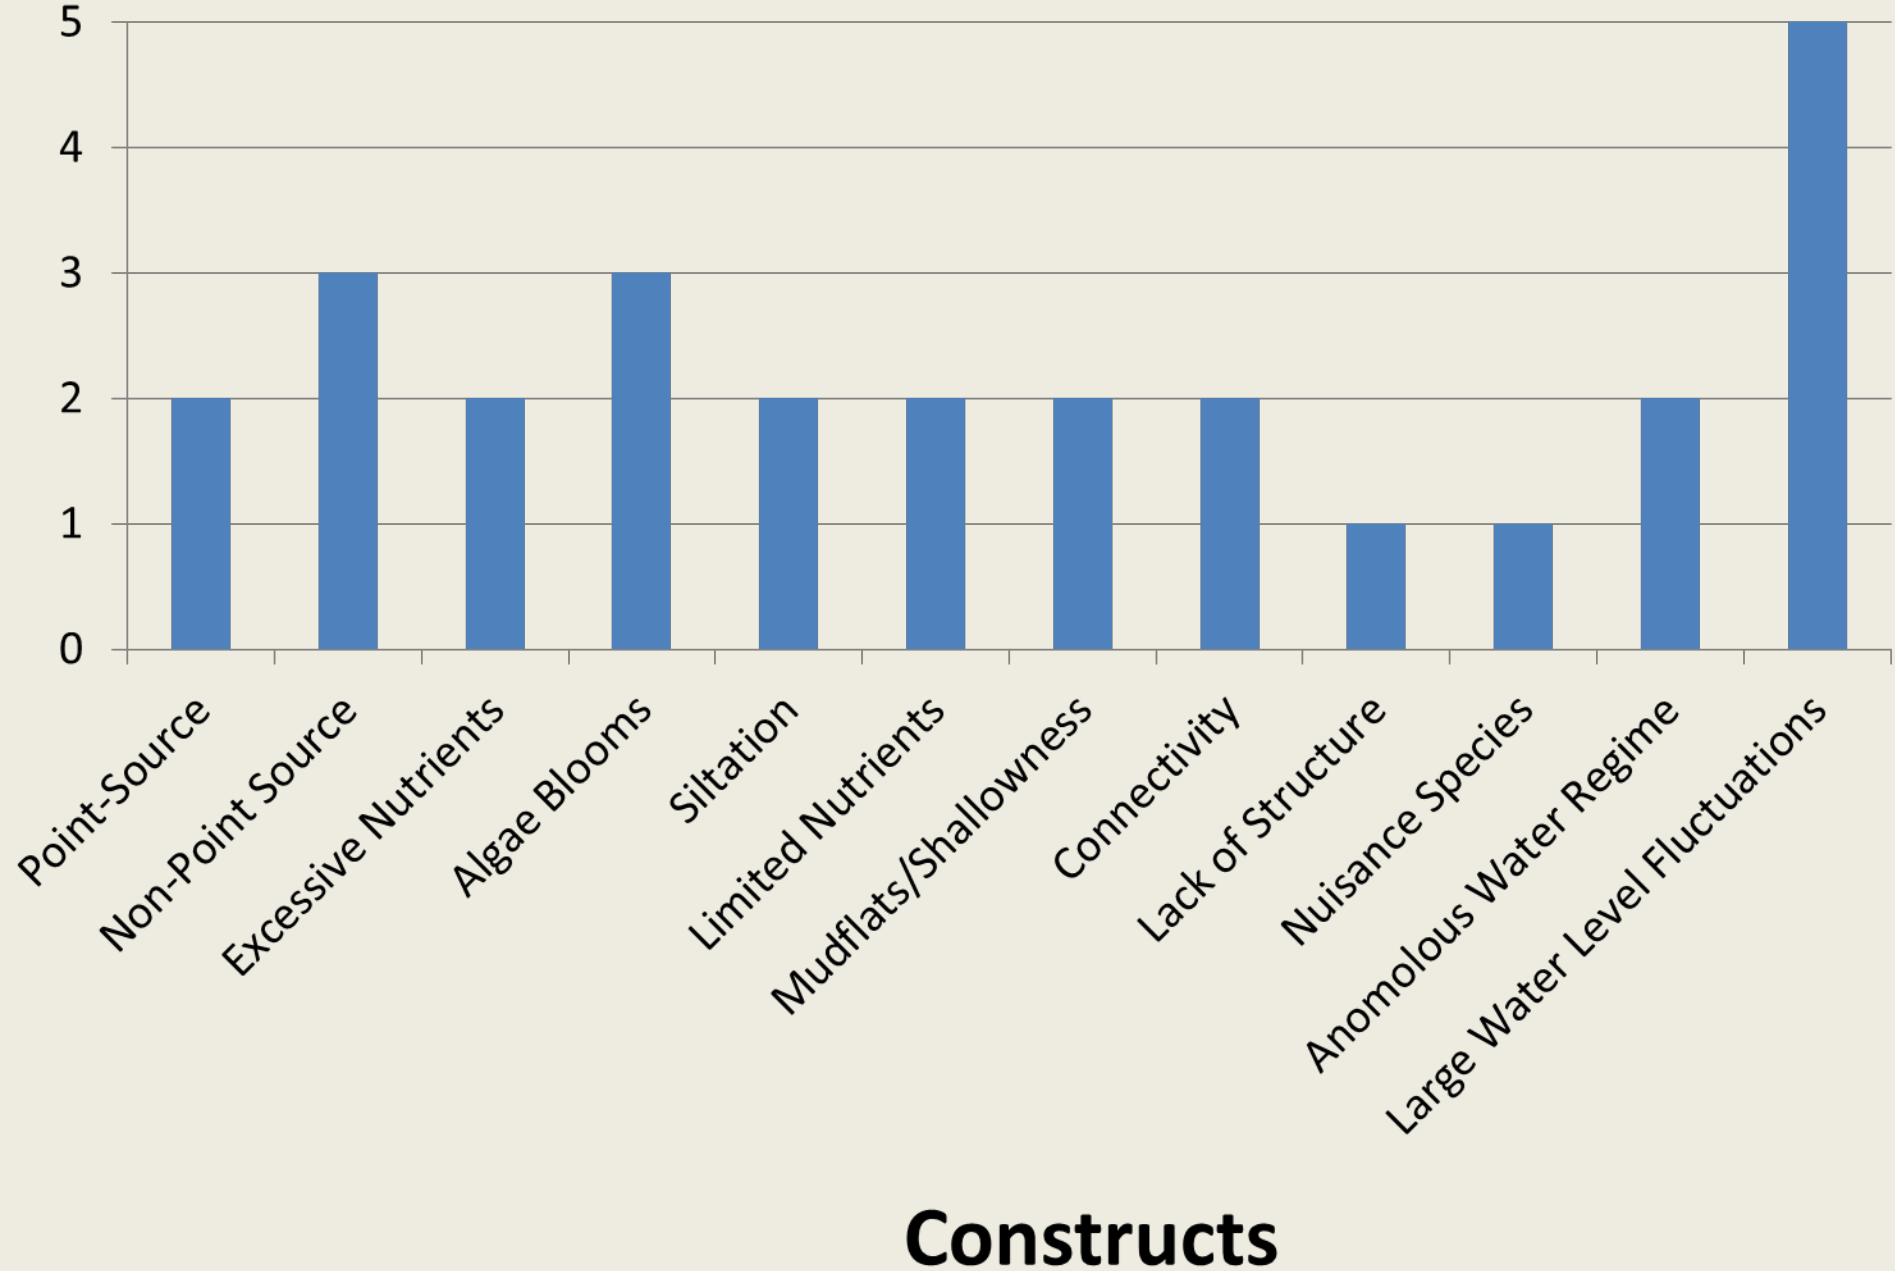

Harmon

Marlette

Bassett

Old River

S-Line

Rye Patch

Pit-Taylor

Ruby Lake Wildlife Refuge

South Fork

Upper Pahrnanagat

Wildhorse

Willow Creek

Wilson

Lahontan

Boyd

Chimney

Cold Springs