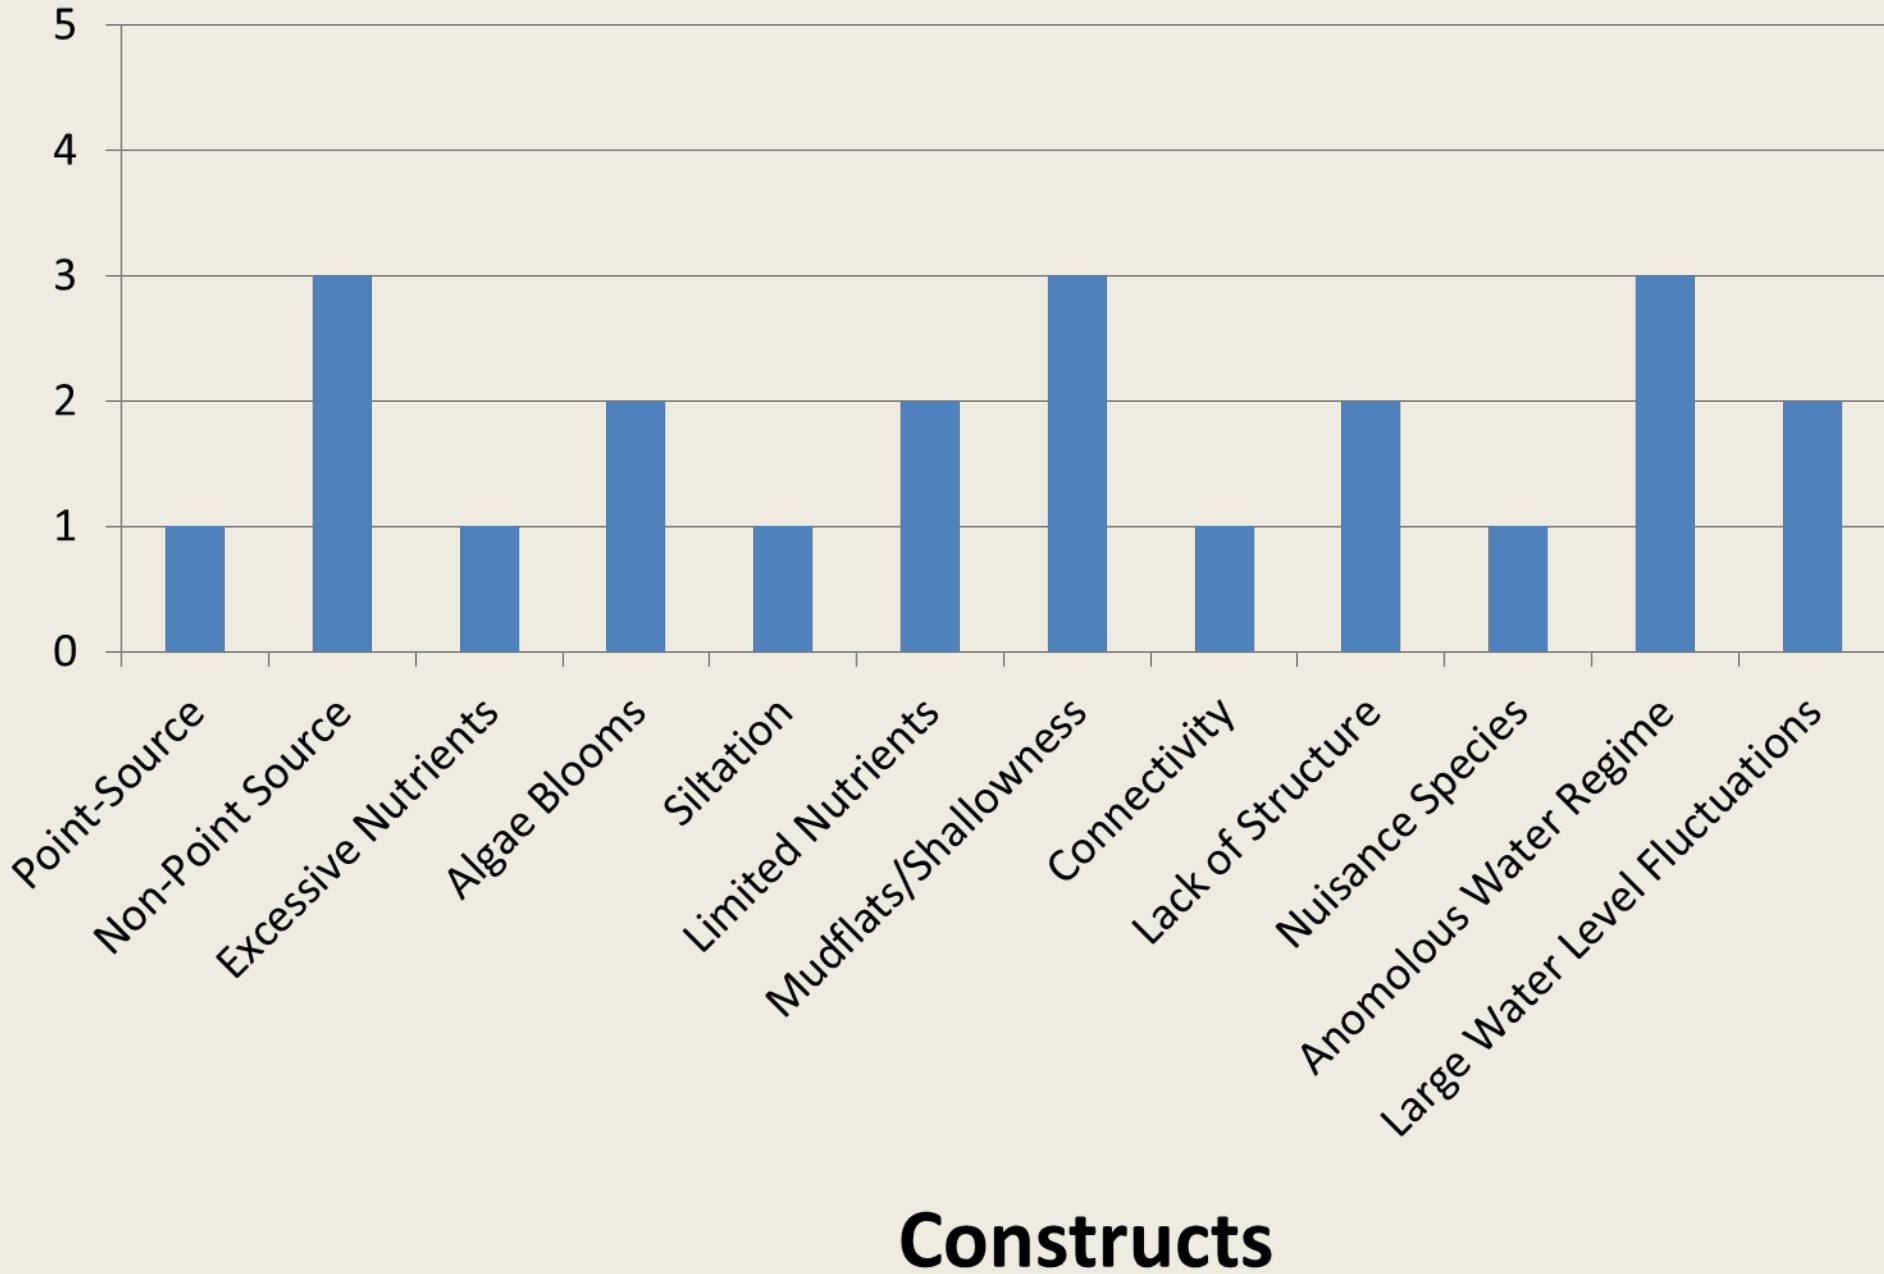

Harmon

Marlette

Bassett

Old River

S-Line

Rye Patch

Pit-Taylor

Ruby Lake Wildlife Refuge

South Fork

Upper Pahrnanagat

Wildhorse

Willow Creek

Wilson

Lahontan

Boyd

Chimney

Cold Springs