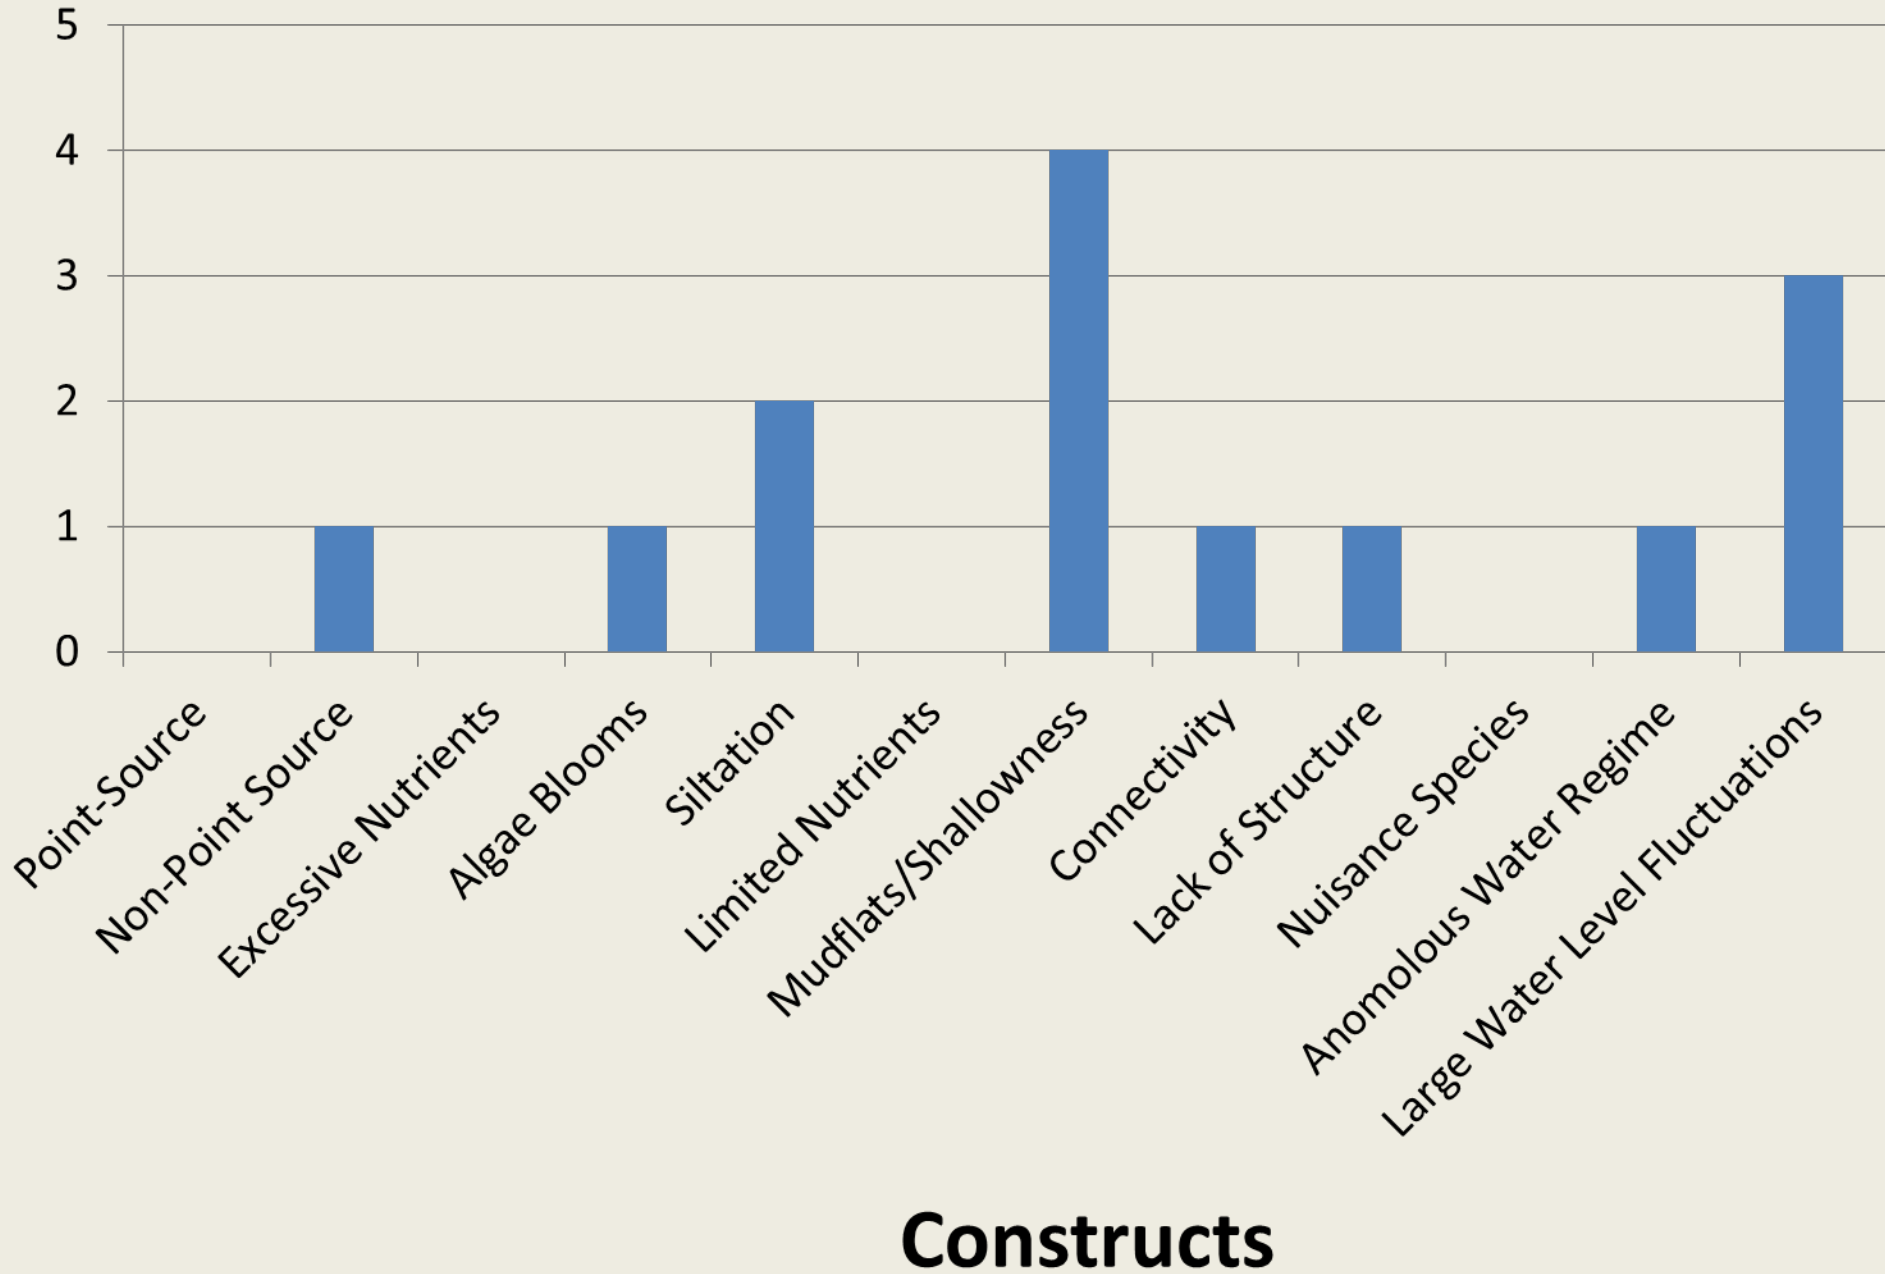

Harmon

Marlette

Bassett

Old River

S-Line

Rye Patch

Pit-Taylor

Ruby Lake Wildlife Refuge

South Fork

Upper Pahrnanagat

Wildhorse

Willow Creek

Wilson

Lahontan

Boyd

Chimney

Cold Springs