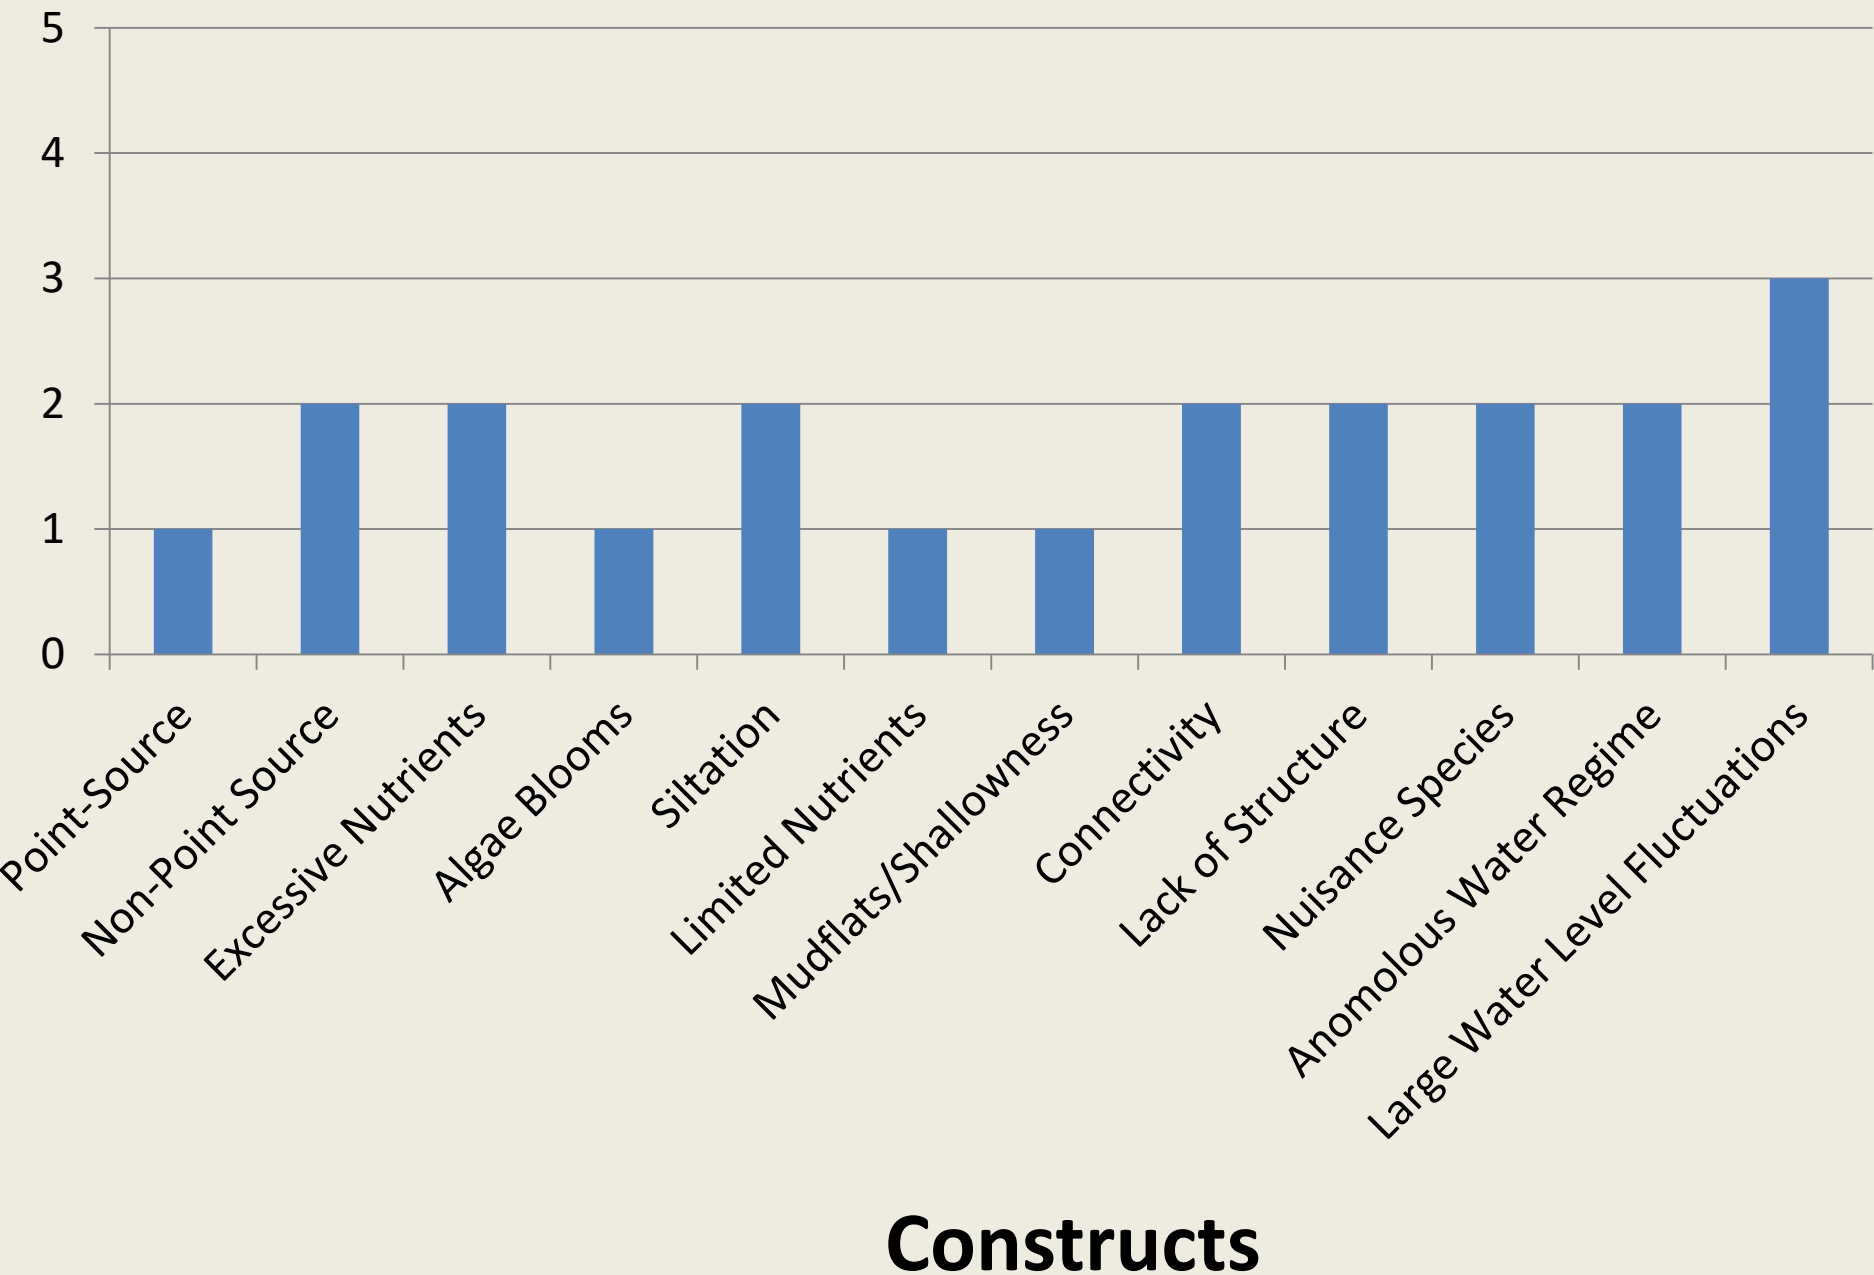

Warrior

Smith

Little Bear Creek

Logan Martin

Martin

Millers Ferry

Mitchell

Point A

Harris

Bear Creek

Jones Bluff

Thurlow

Aliceville

Upper Bear Creek

Eufaula

Weiss

Cedar Creek

Wheeler

Oliver Pool

Wilson

Yates

Big Creek

Claiborne

Coffeeville

Demopolis

Gantt