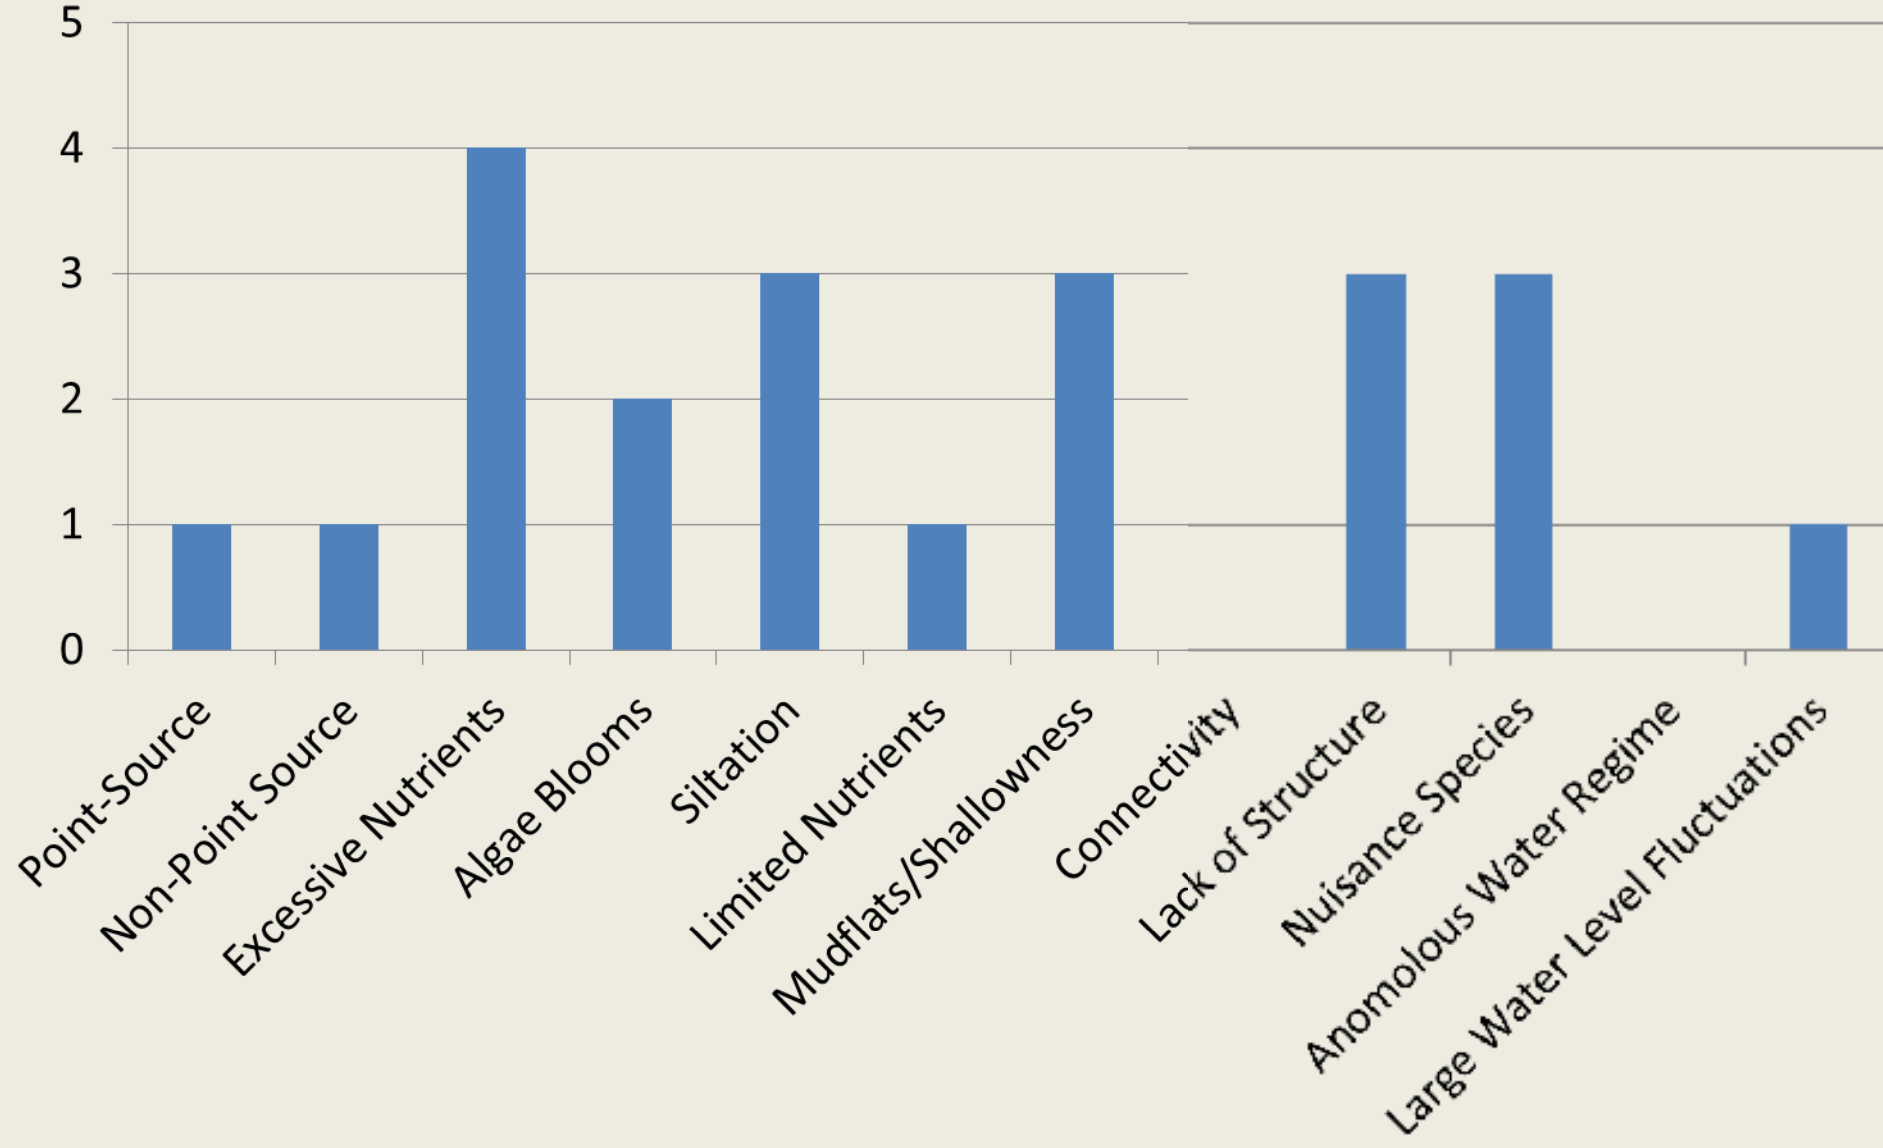

Iowa Park

Cooper

Big Creek

Constructs

North Fork Buffalo Creek

Bryan

Bastrop

Lost Creek

Lady Bird

Austin

Constructs

LBJ

Constructs

O.H. Ivie

Twin Buttes

Nasworthy

Meredith

Brazos