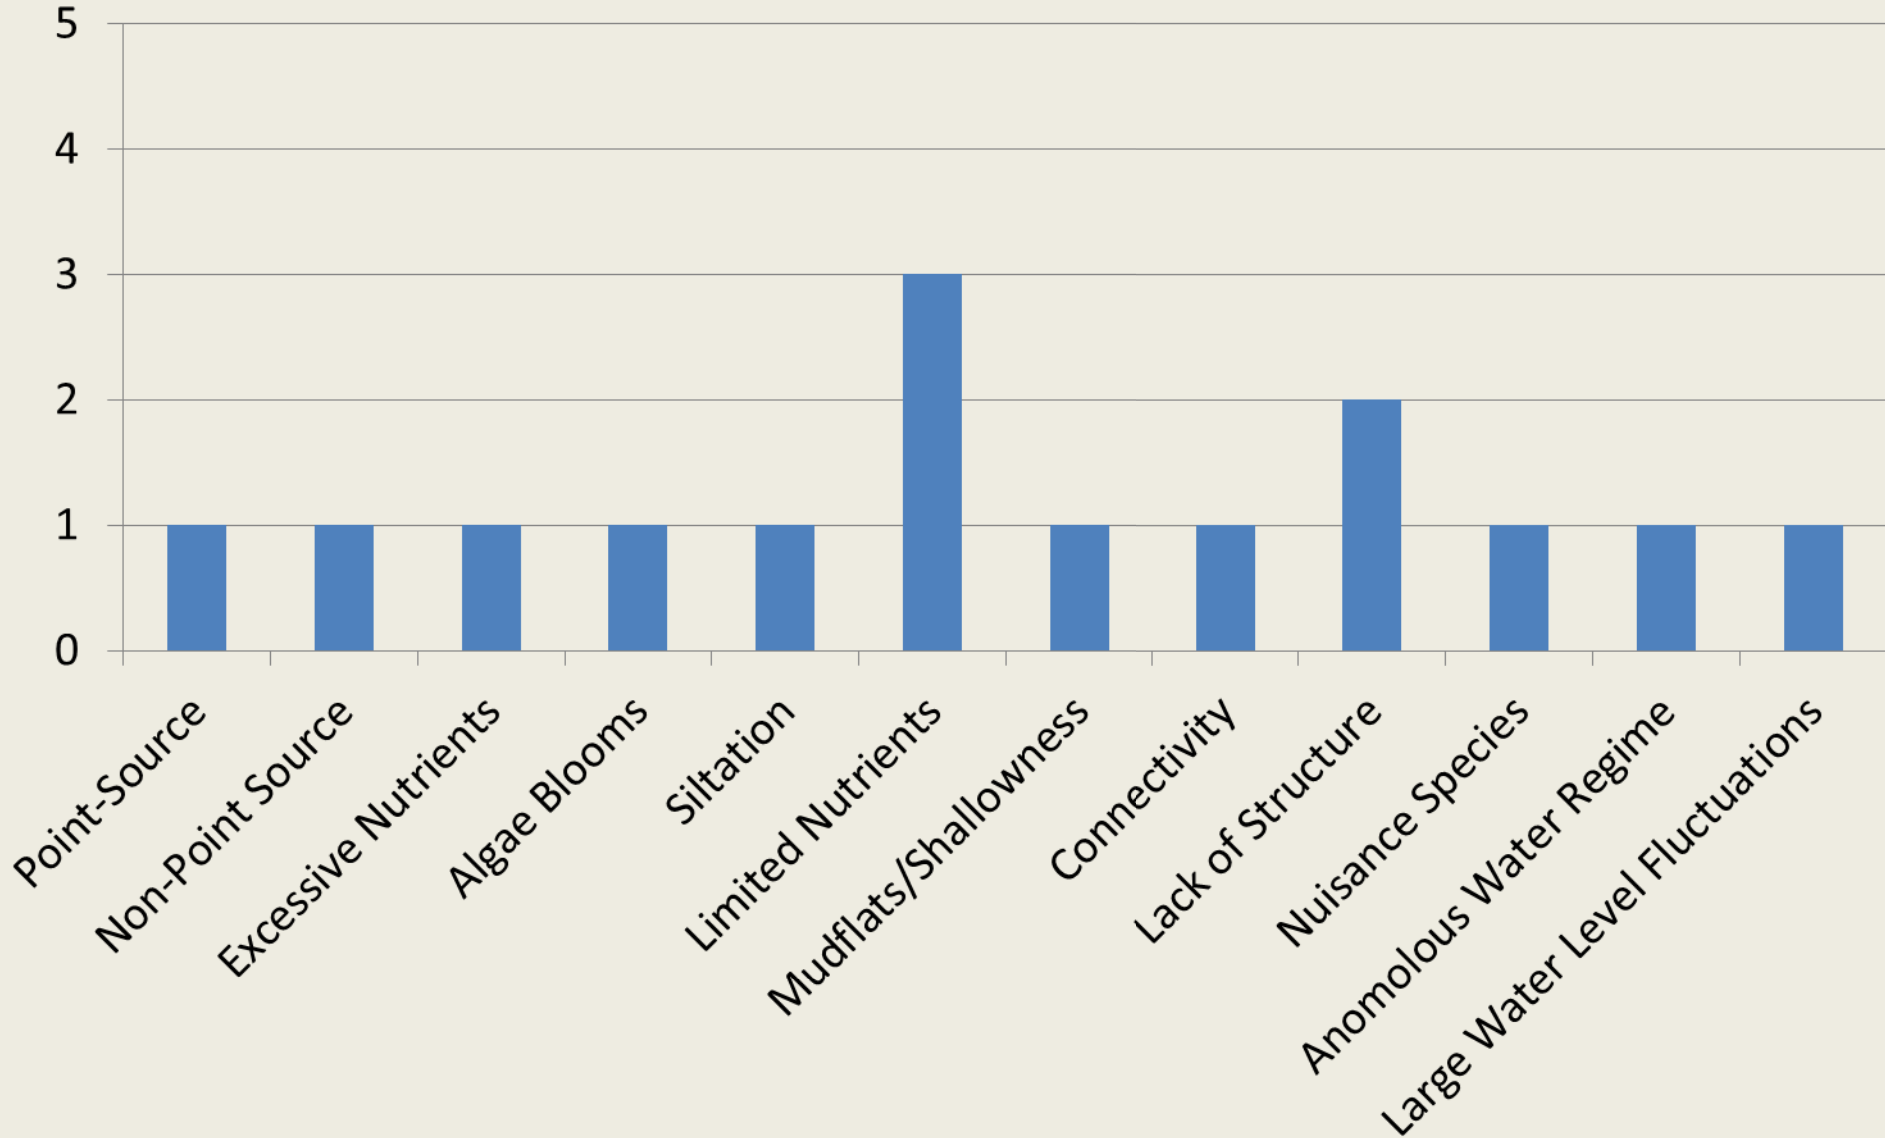

Lock A-Mississippi River

Lock B-Mississippi River

Lock C-Mississippi River

Constructs

Lock D-Mississippi River

Lock E-Mississippi River

Bluff

Elvis Presley

Enid

Aberdeen

Constructs

Grenada

Bay Springs

Constructs

Columbus

Kemper County

Bill Waller

Bogue Homa

Calling Panther

Lamar Bruce

Lincoln

Loakfoma

Okatibbeha County

Geiger