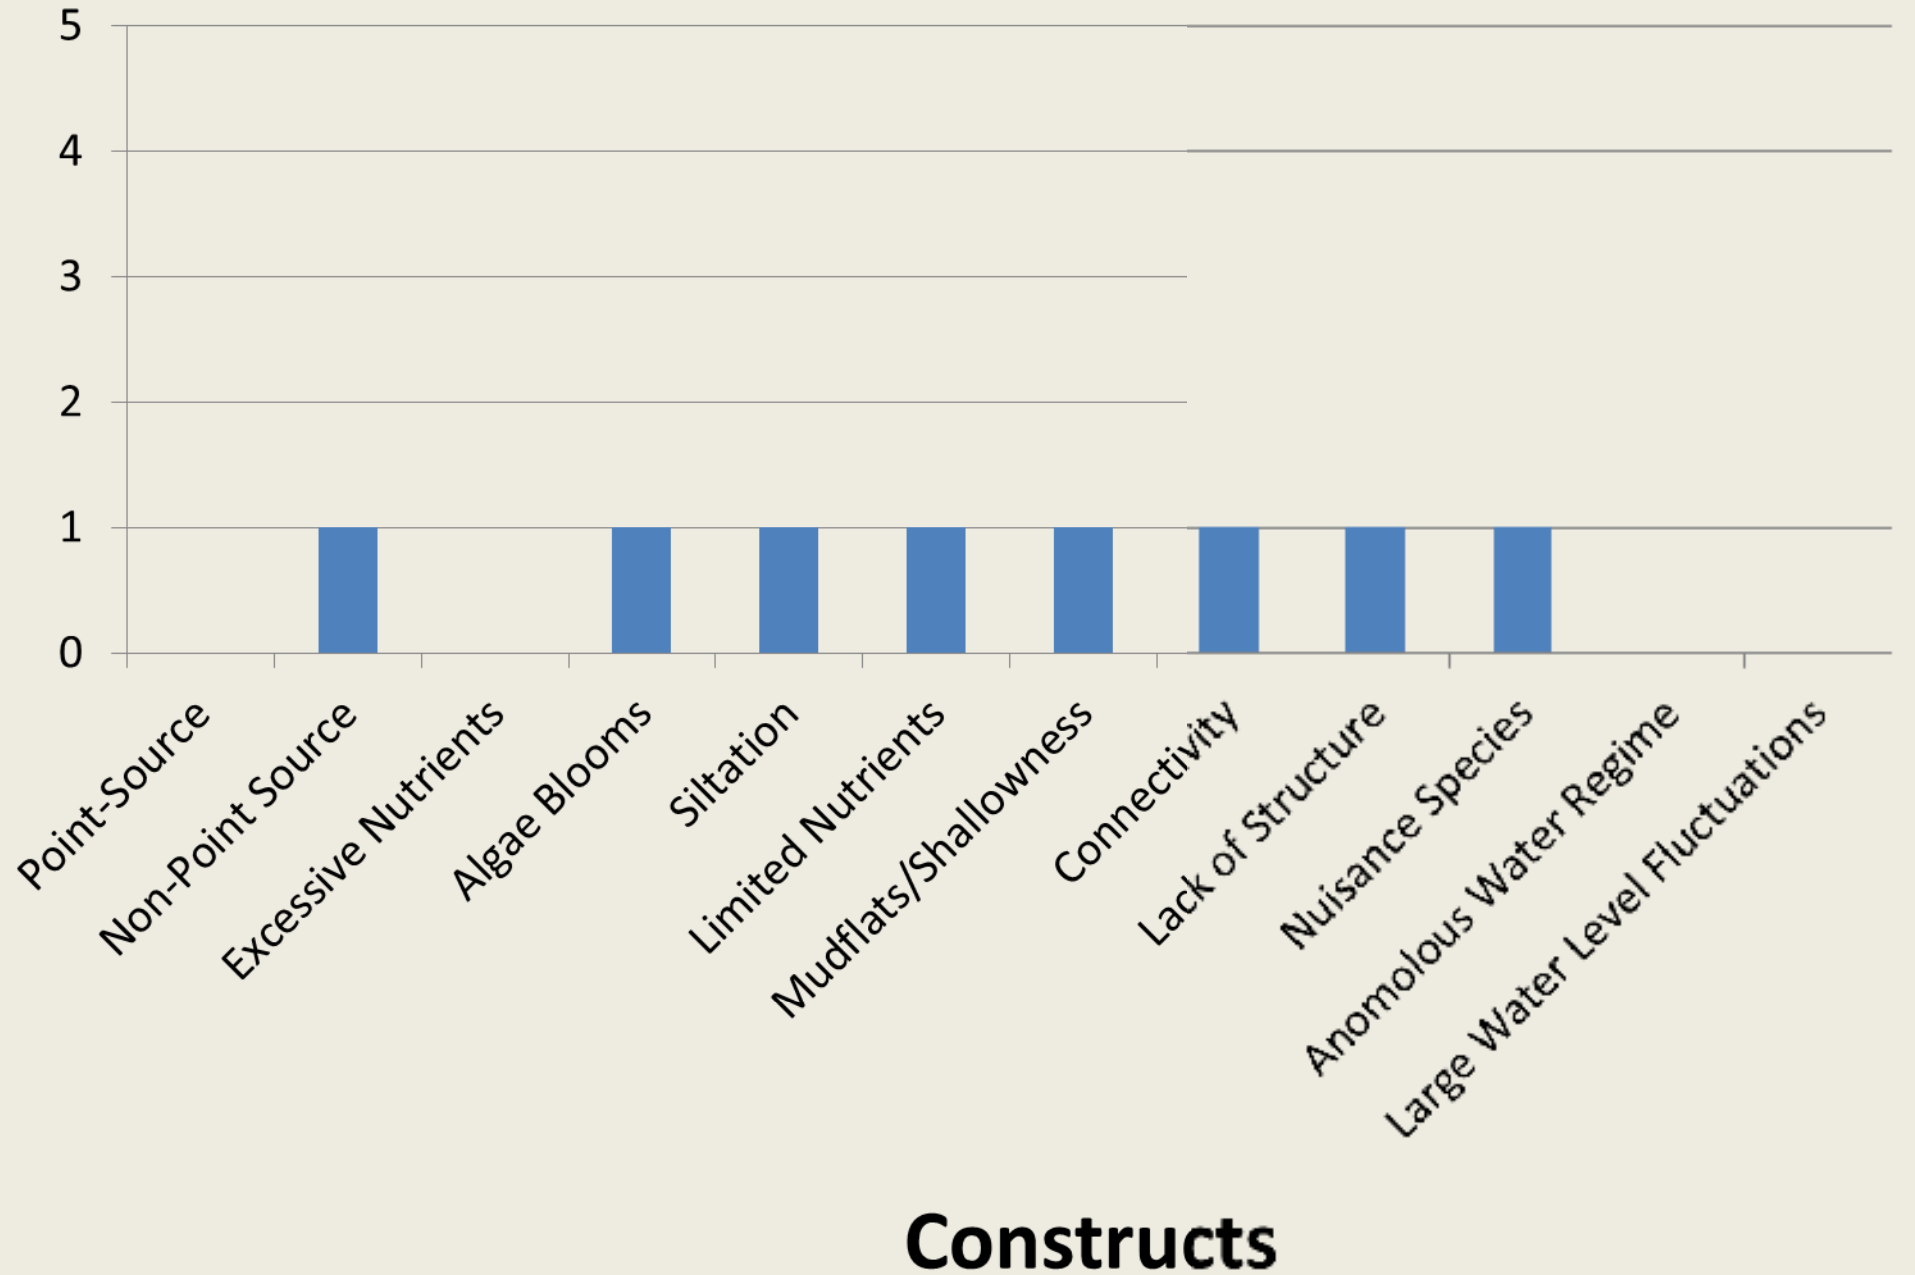

Lock A-Mississippi River

Lock B-Mississippi River

Lock C-Mississippi River

Constructs

Lock D-Mississippi River

Lock E-Mississippi River

Bluff

Elvis Presley

Enid

Aberdeen

Constructs

Grenada

Bay Springs

Constructs

Columbus

Kemper County

Bill Waller

Bogue Homa

Calling Panther

Lamar Bruce

Lincoln

Loakfoma

Okatibbeha County

Geiger