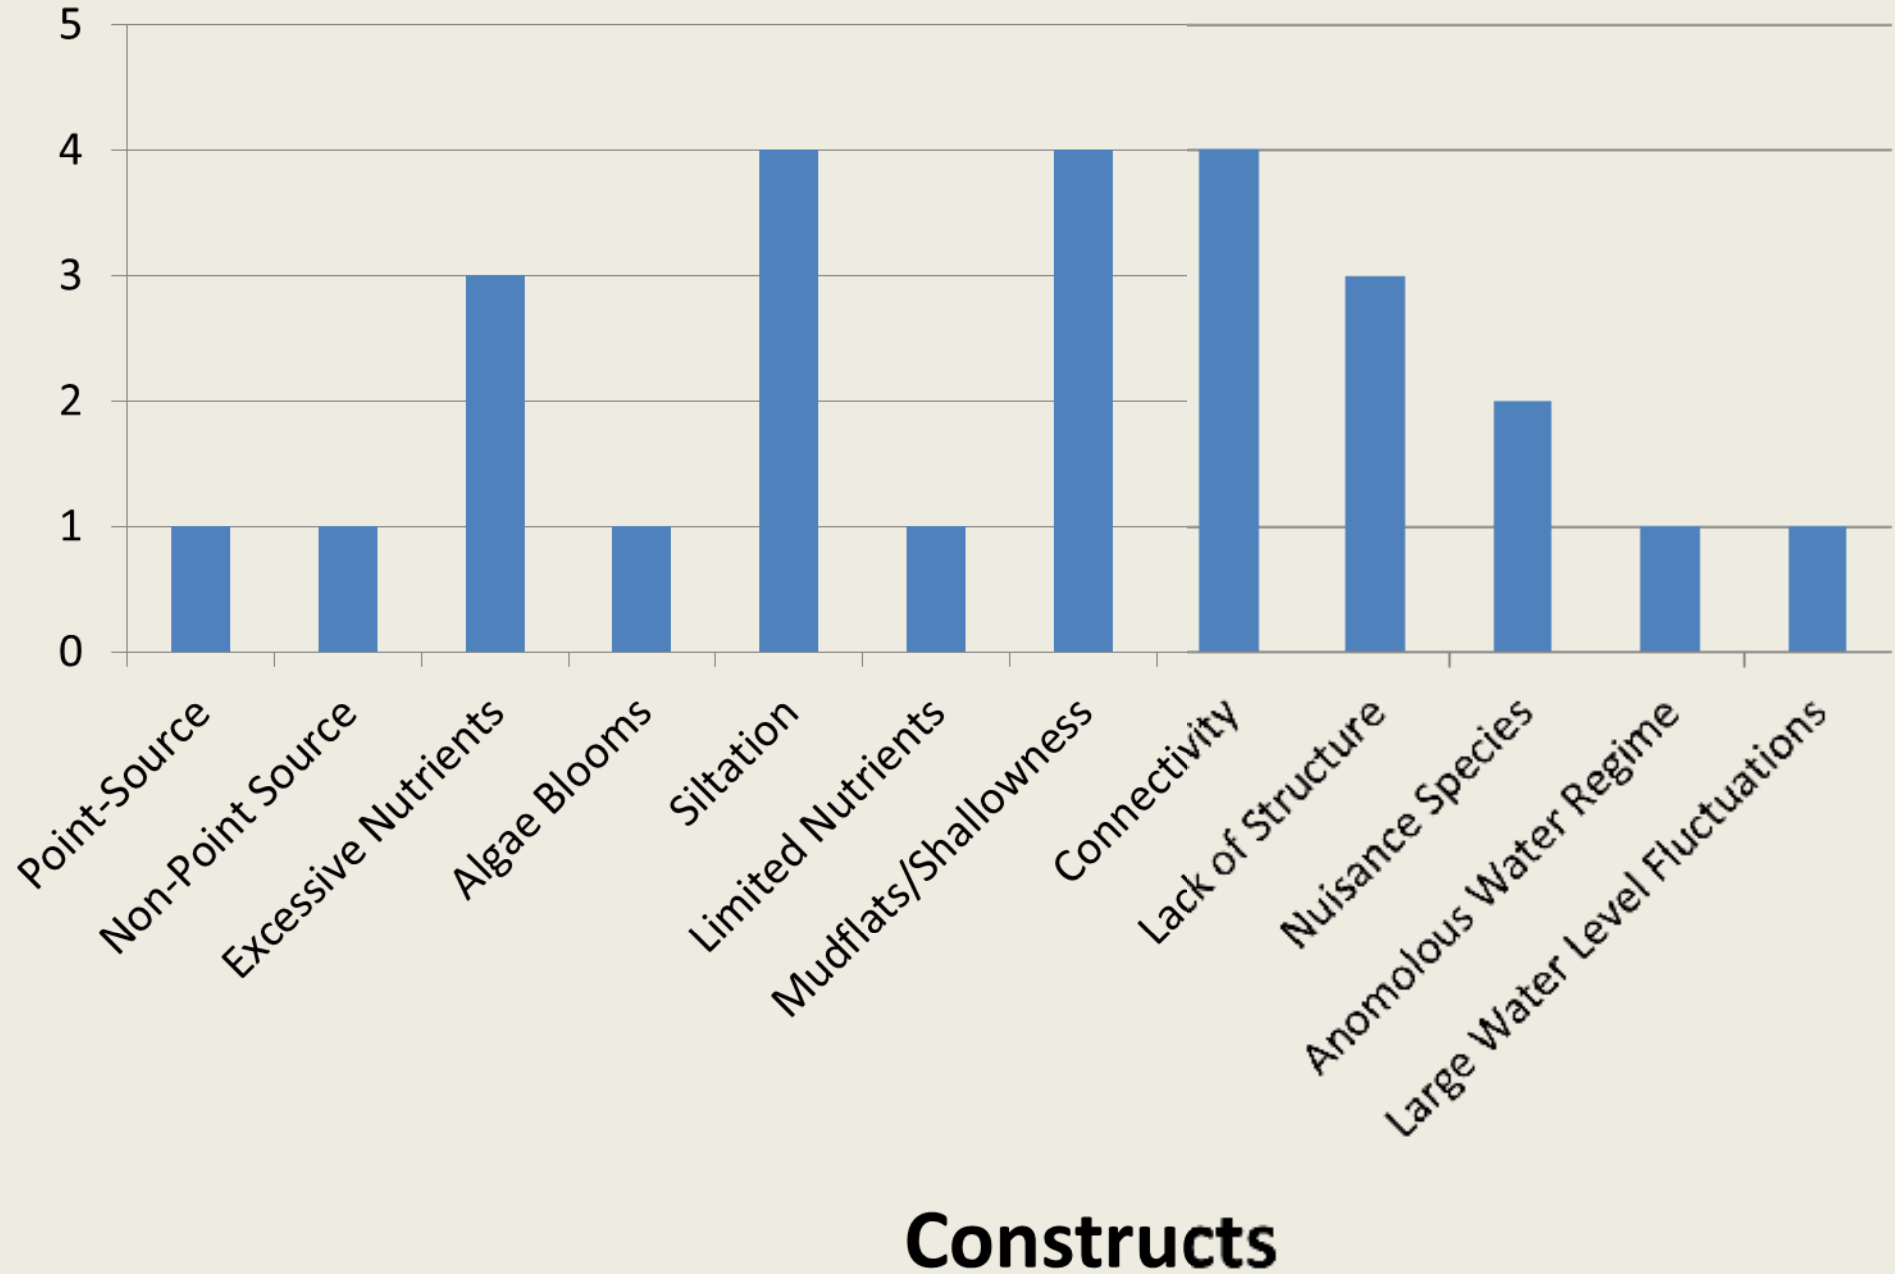

Lock A-Mississippi River

Lock B-Mississippi River

Lock C-Mississippi River

Constructs

Lock D-Mississippi River

Lock E-Mississippi River

Bluff

Elvis Presley

Enid

Aberdeen

Constructs

Grenada

Bay Springs

Constructs

Columbus

Kemper County