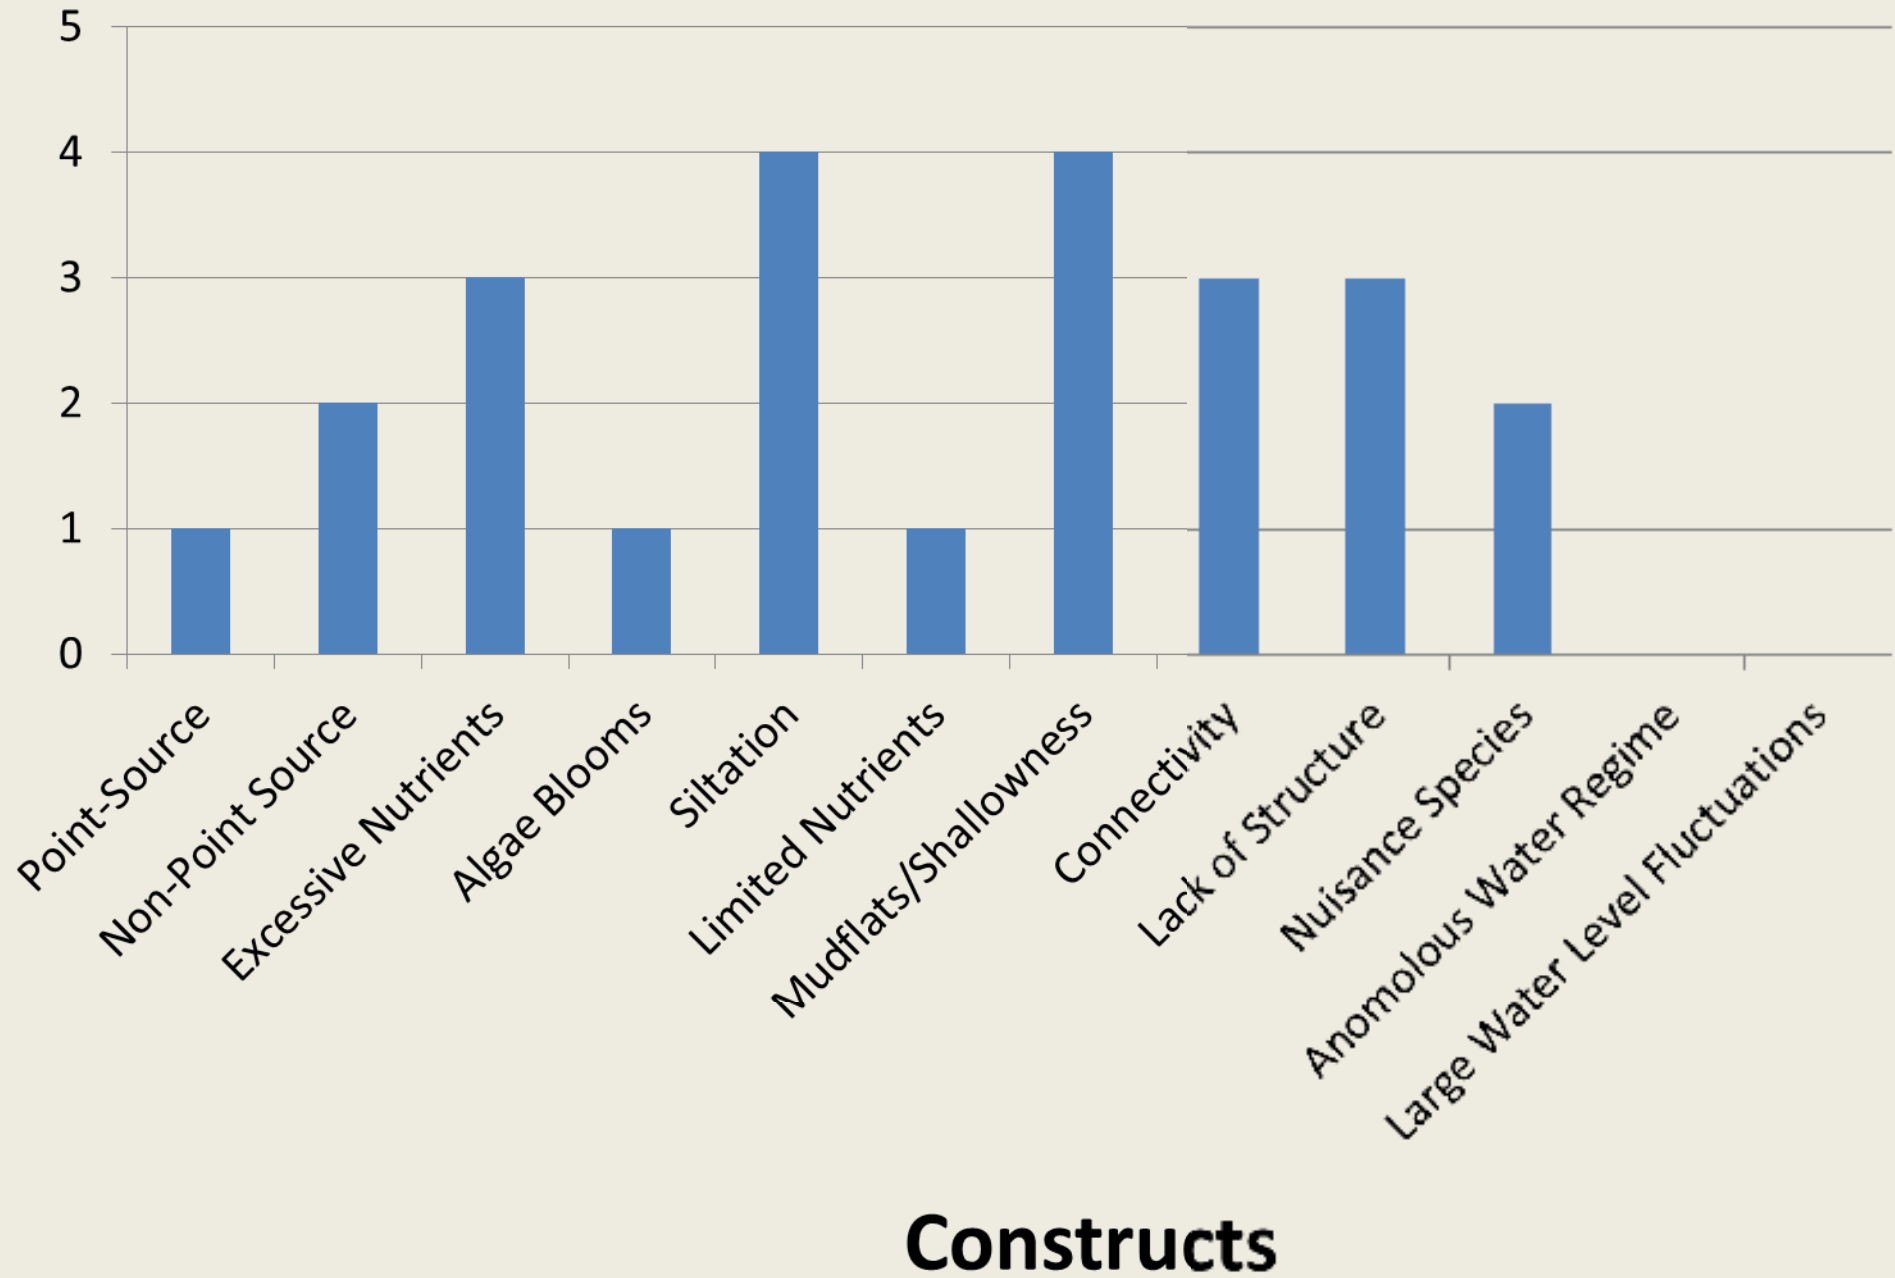

Lock A-Mississippi River

Lock B-Mississippi River

Lock C-Mississippi River

Constructs

Lock D-Mississippi River

Lock E-Mississippi River

Bluff

Elvis Presley

Enid

Aberdeen

Constructs

Grenada

Bay Springs

Constructs

Columbus

Kemper County