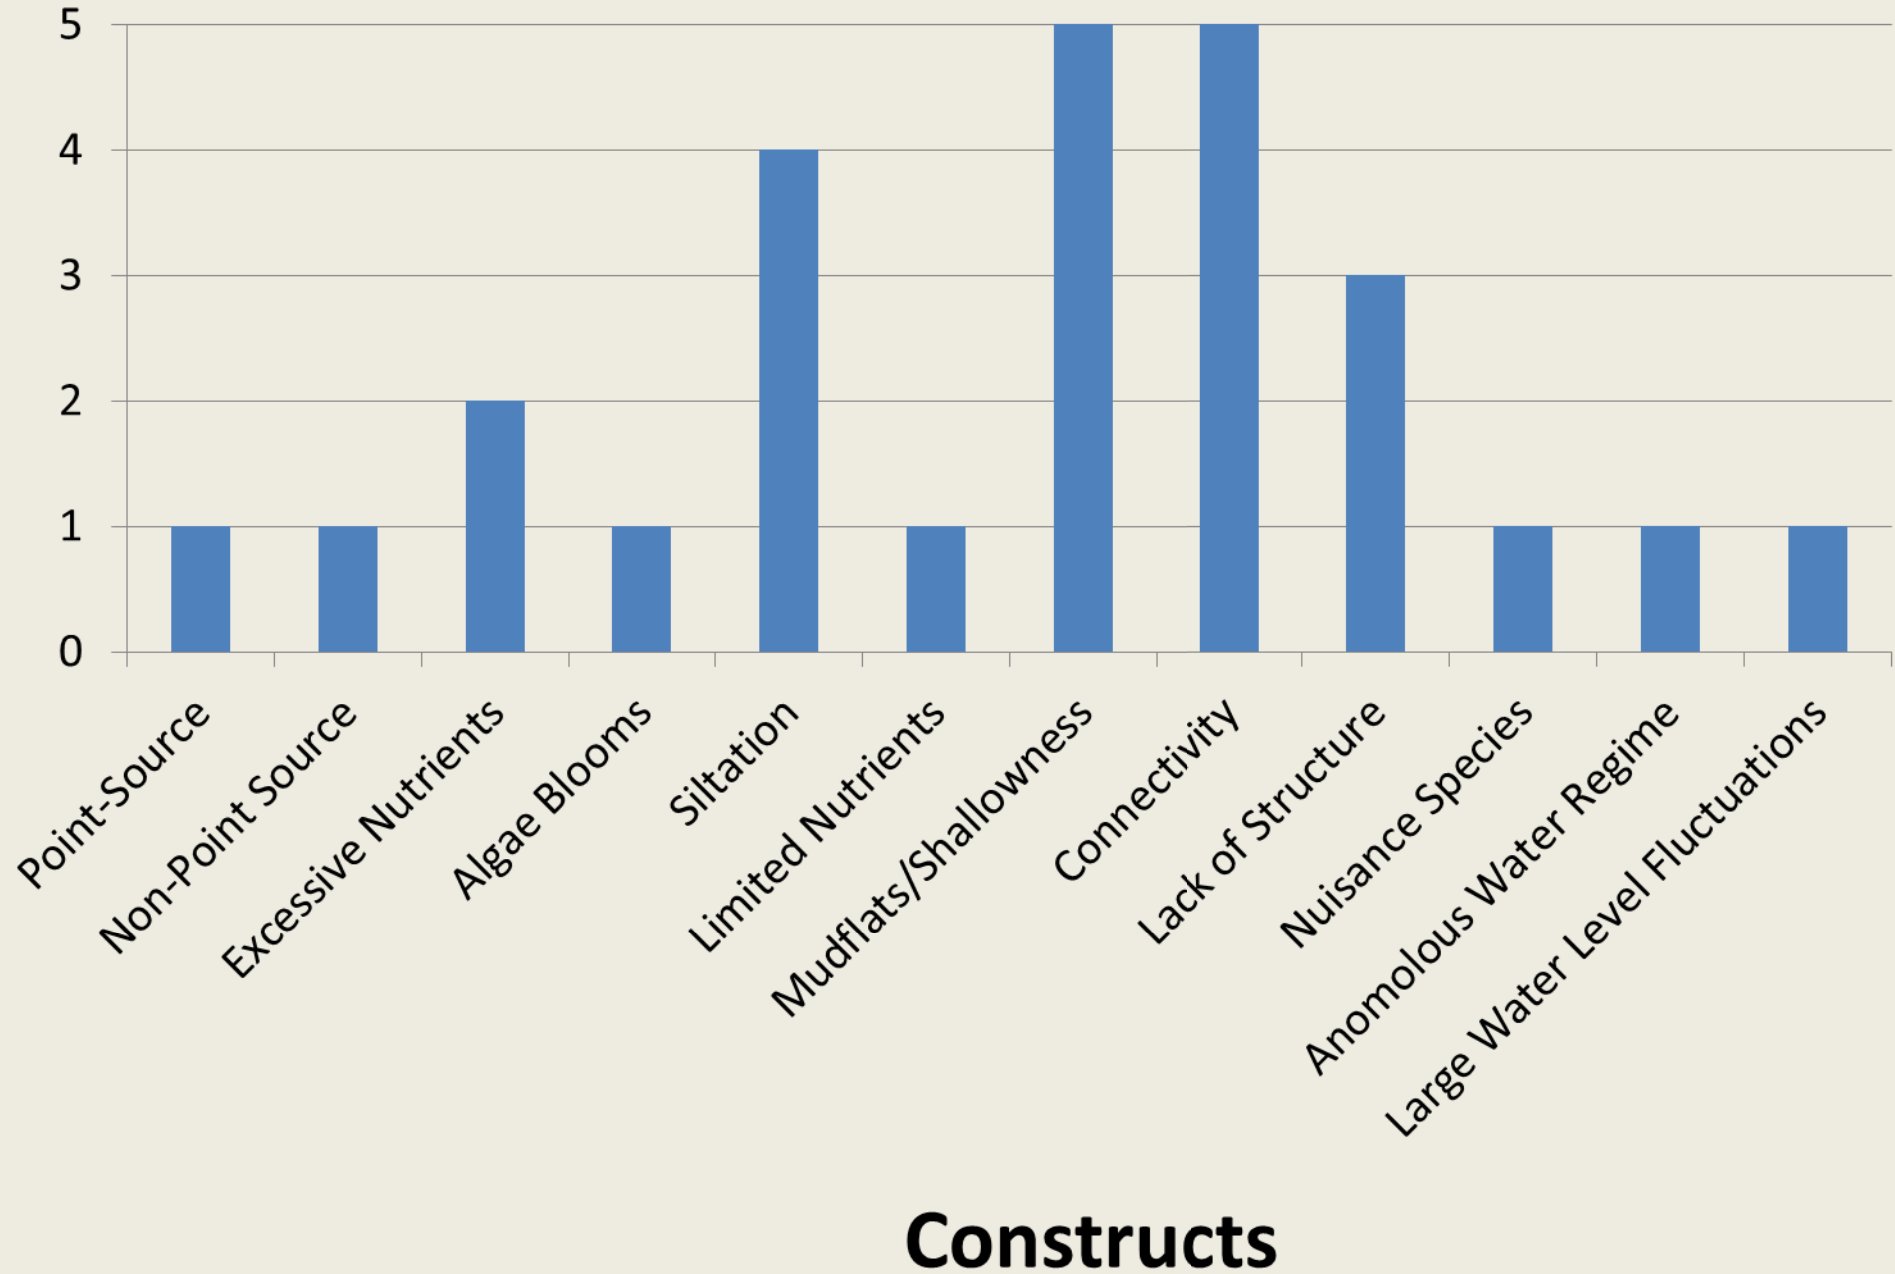

Lock A-Mississippi River

Lock B-Mississippi River

Lock C-Mississippi River

Constructs

Lock D-Mississippi River

Lock E-Mississippi River

Bluff

Elvis Presley

Enid

Aberdeen

Constructs

Grenada

Bay Springs

Constructs

Columbus

Kemper County