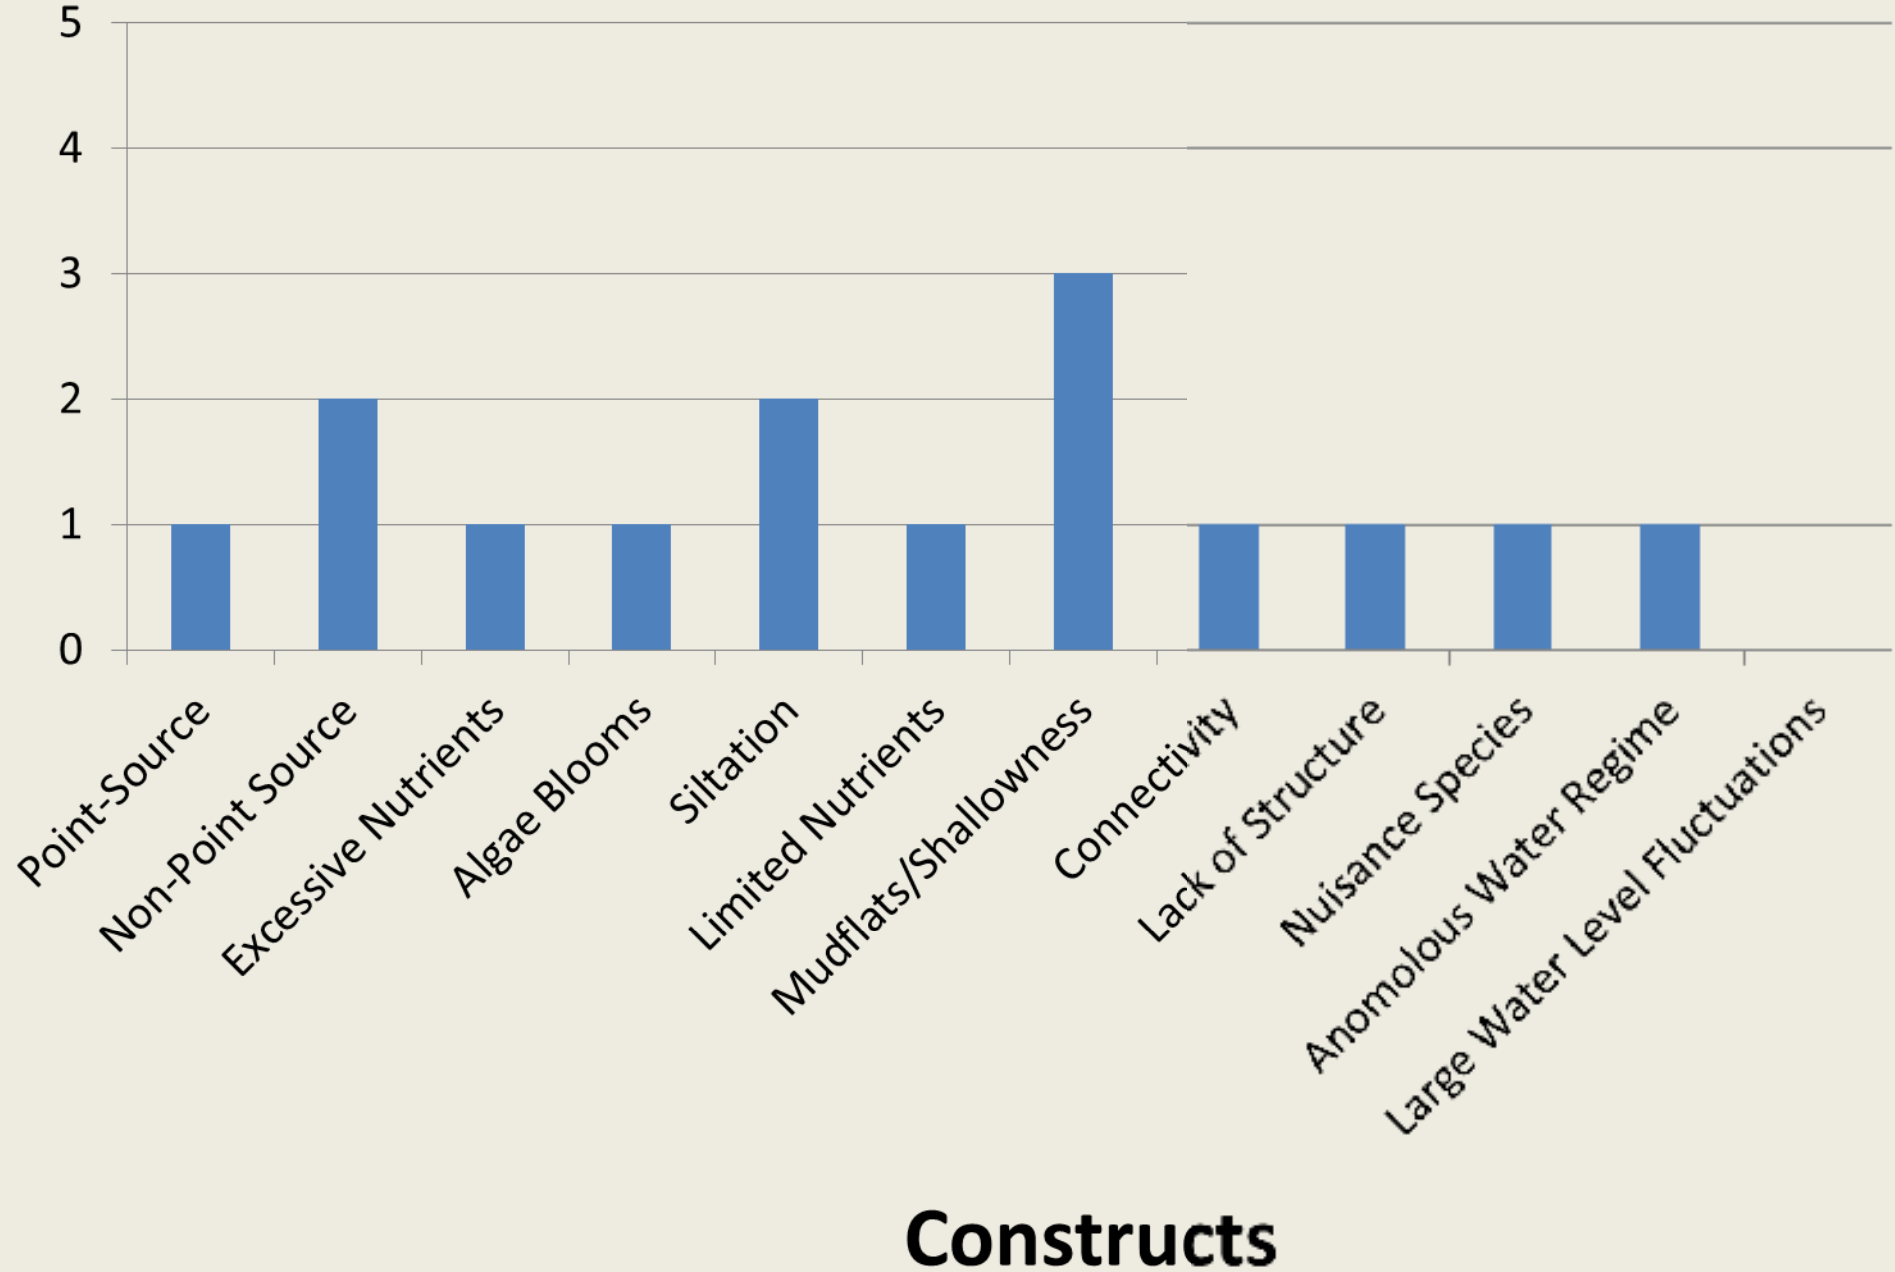

Lock A-Mississippi River

Lock B-Mississippi River

Lock C-Mississippi River

Constructs

Lock D-Mississippi River

Lock E-Mississippi River

Bluff

Elvis Presley

Enid

Aberdeen

Constructs

Grenada

Bay Springs

Constructs

Columbus

Kemper County