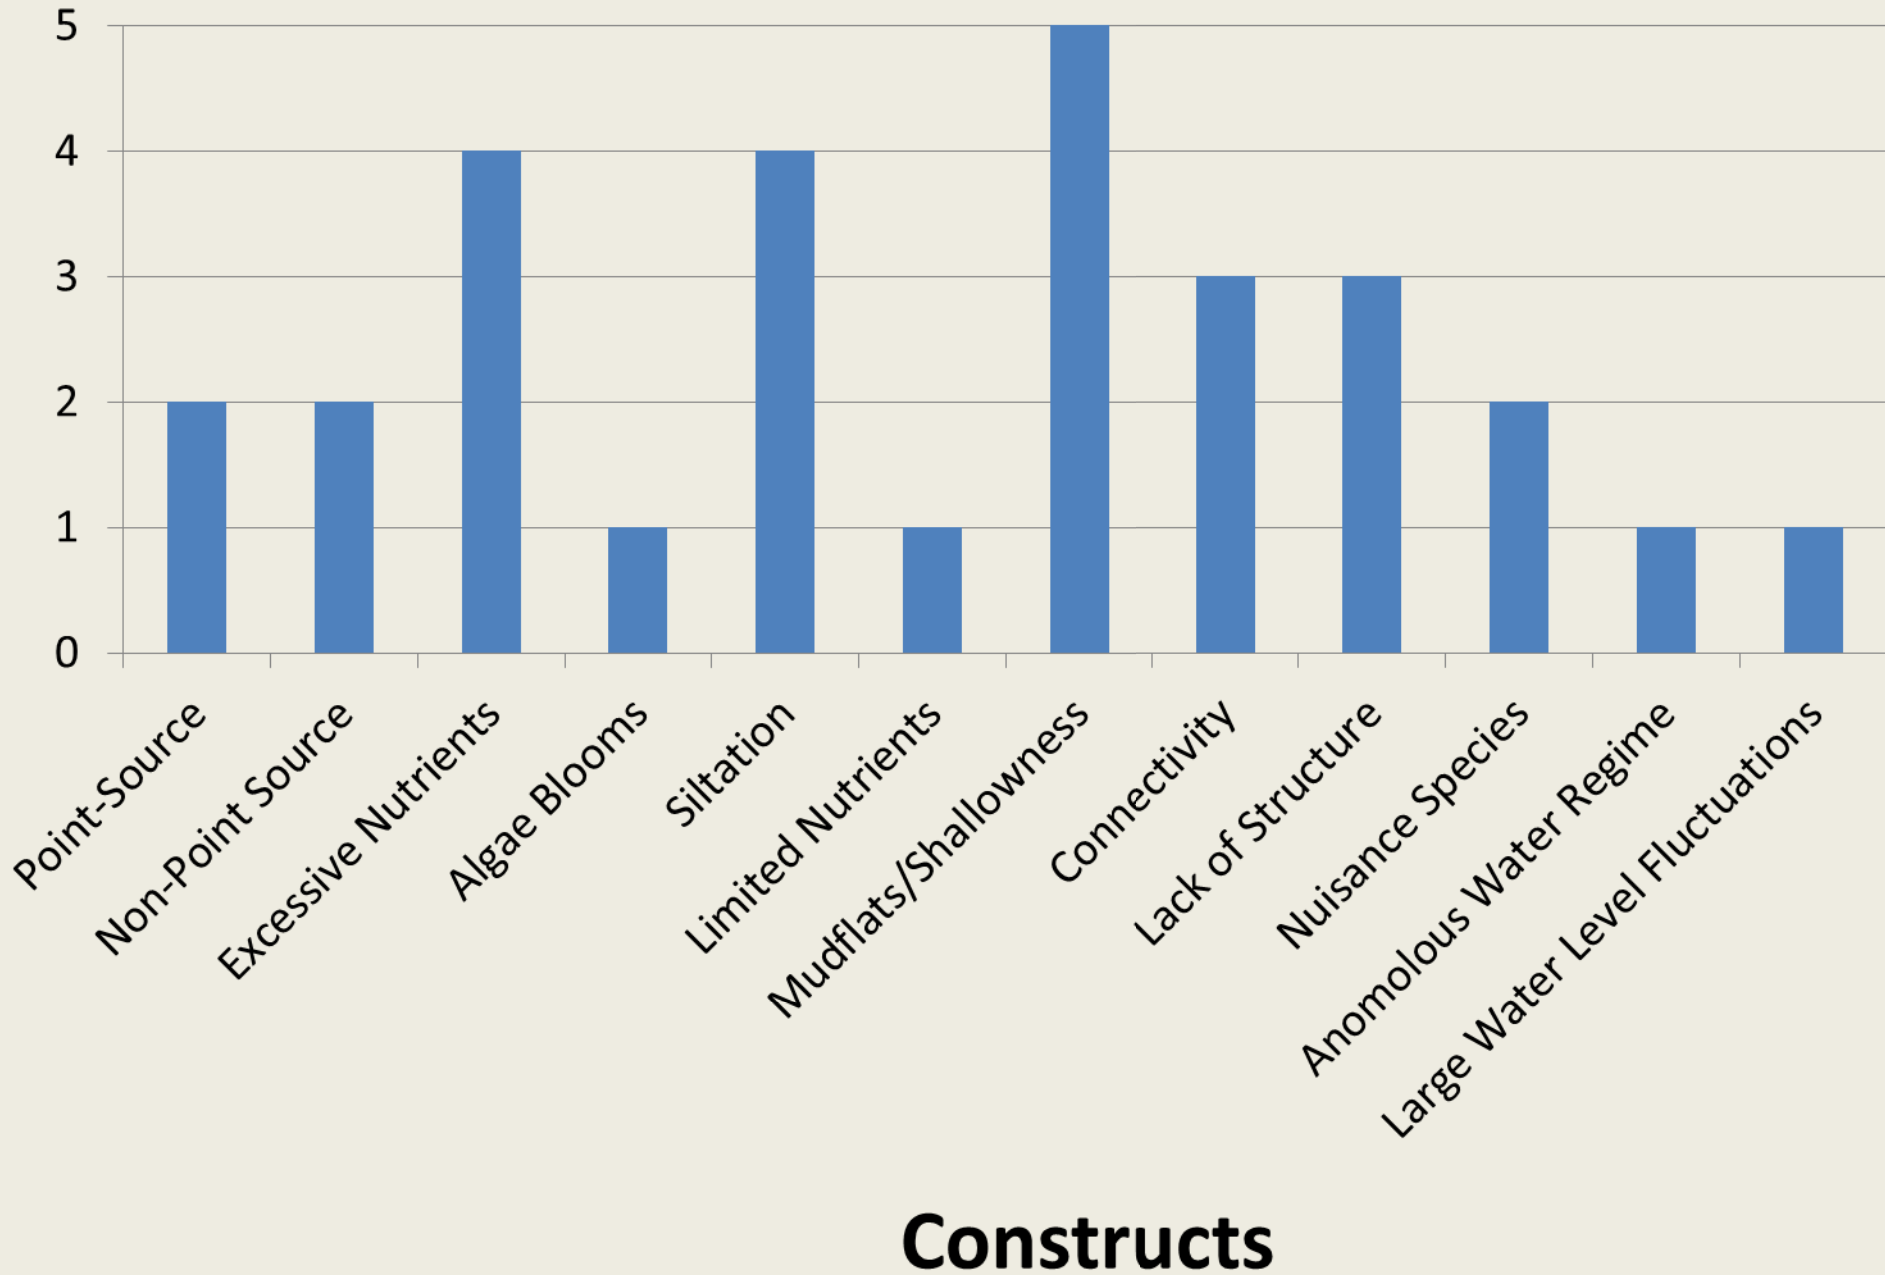

Lock A-Mississippi River

Lock B-Mississippi River

Lock C-Mississippi River

Constructs

Lock D-Mississippi River

Lock E-Mississippi River

Bluff

Elvis Presley

Enid

Aberdeen

Constructs

Grenada

Bay Springs

Constructs

Columbus

Kemper County