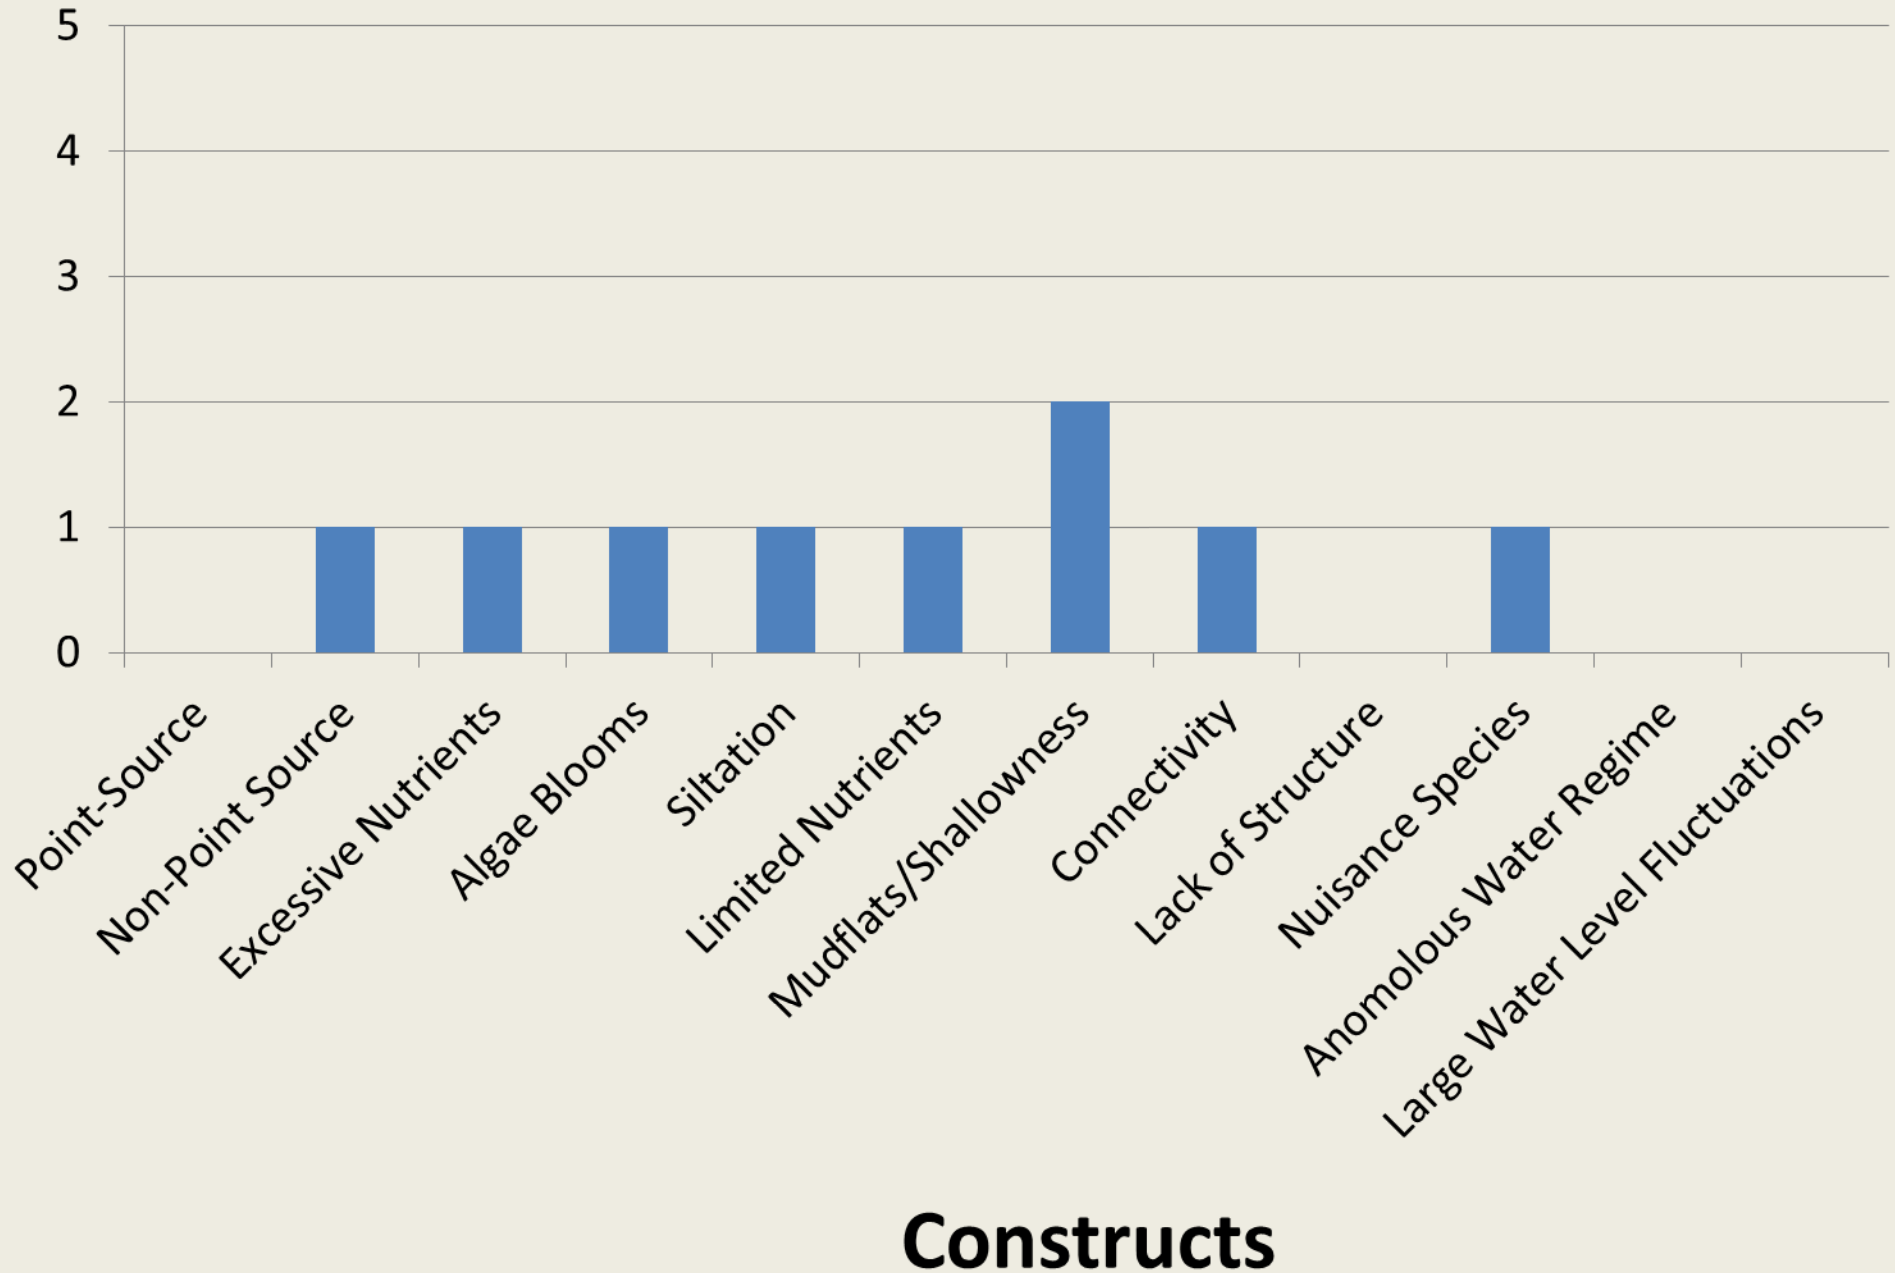

Lock A-Mississippi River

Lock B-Mississippi River

Lock C-Mississippi River

Constructs

Lock D-Mississippi River

Lock E-Mississippi River

Bluff

Elvis Presley

Enid

Aberdeen

Constructs

Grenada

Bay Springs

Constructs

Columbus

Kemper County

Bill Waller

Bogue Homa

Calling Panther

Lamar Bruce

Lincoln

Loakfoma

Okatibbeha County

Geiger