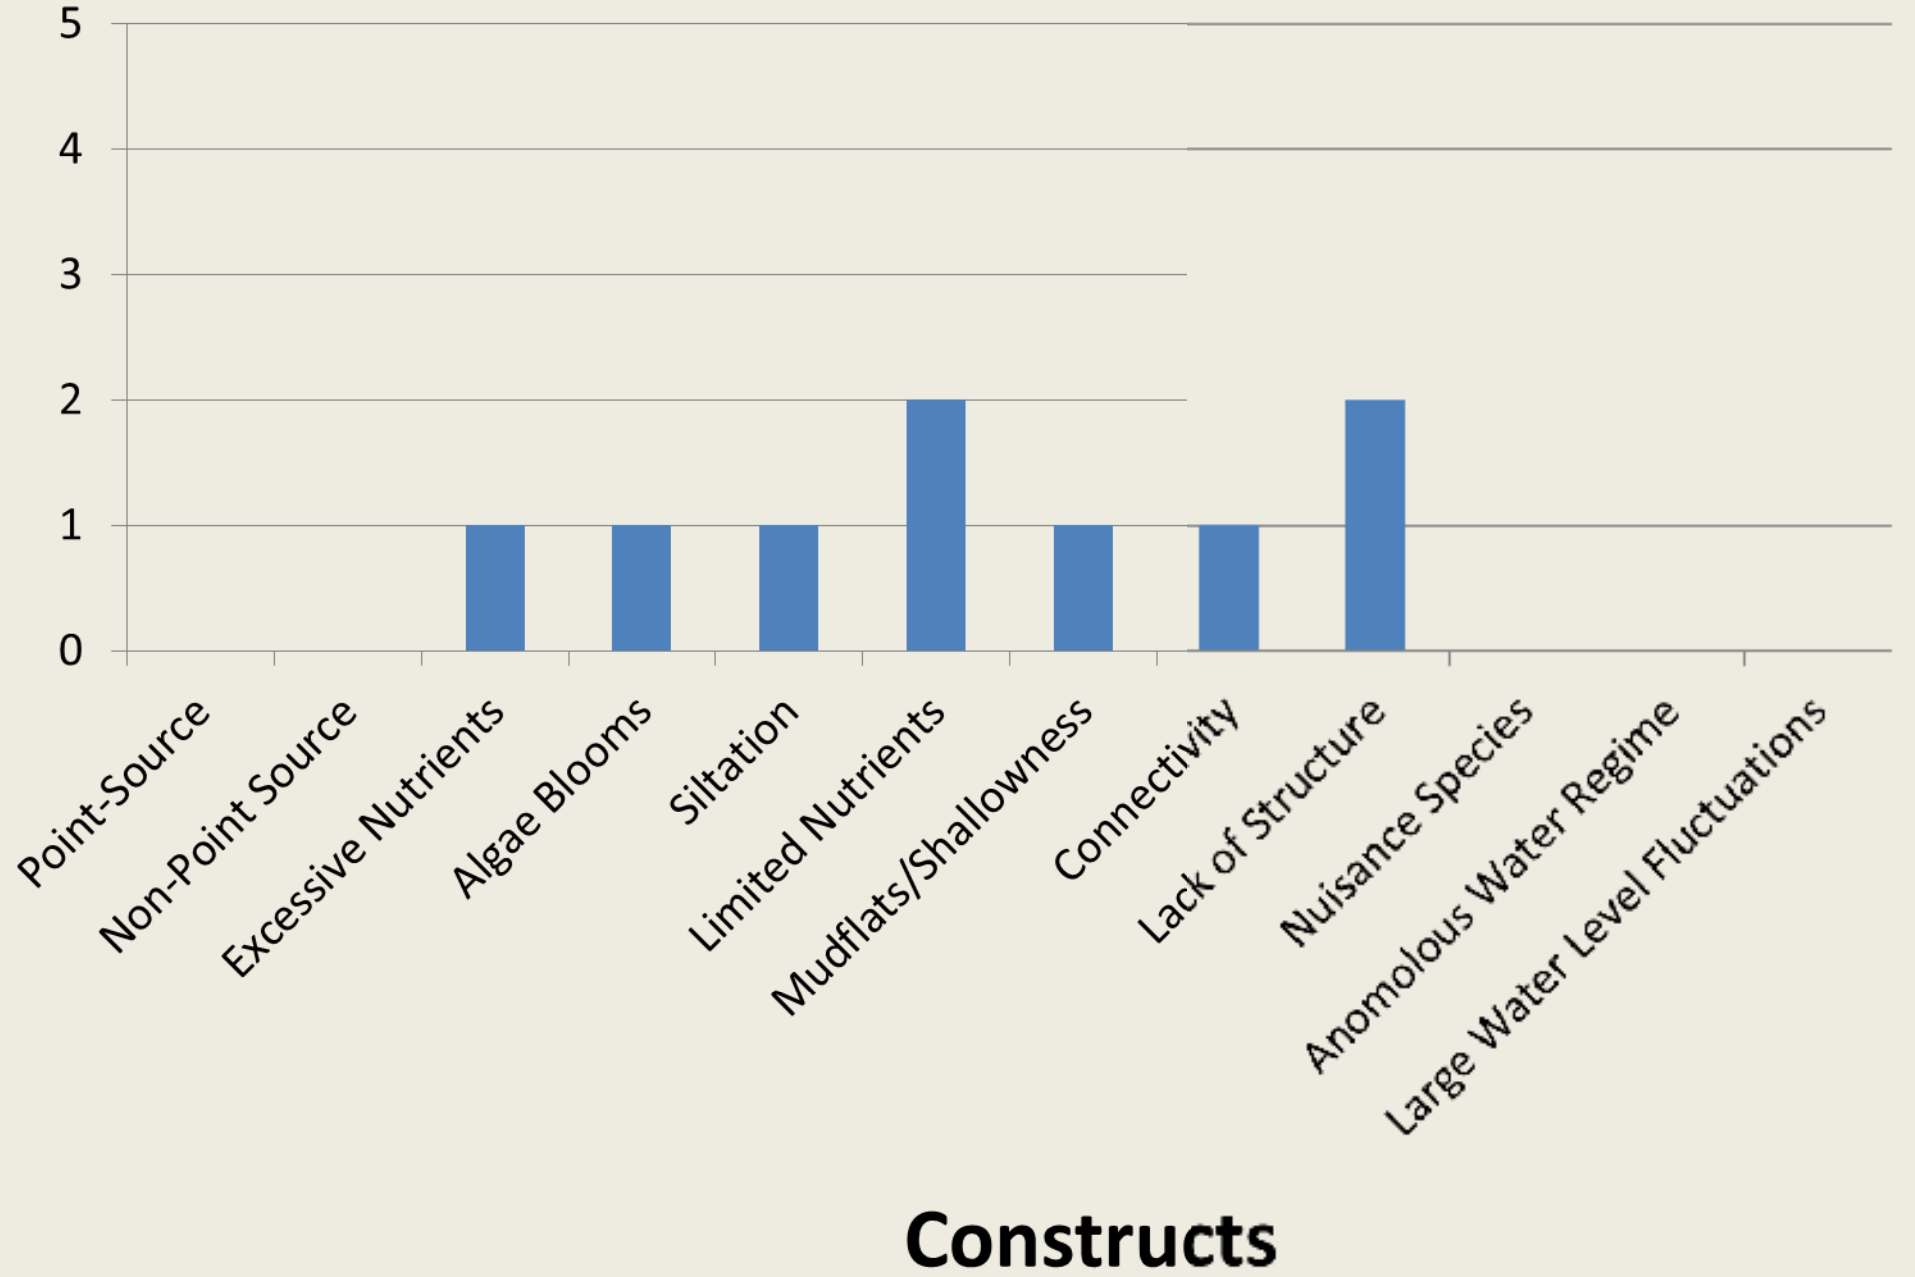

Lock A-Mississippi River

Lock B-Mississippi River

Lock C-Mississippi River

Constructs

Lock D-Mississippi River

Lock E-Mississippi River

Bluff

Elvis Presley

Enid

Aberdeen

Constructs

Grenada

Bay Springs

Constructs

Columbus

Kemper County