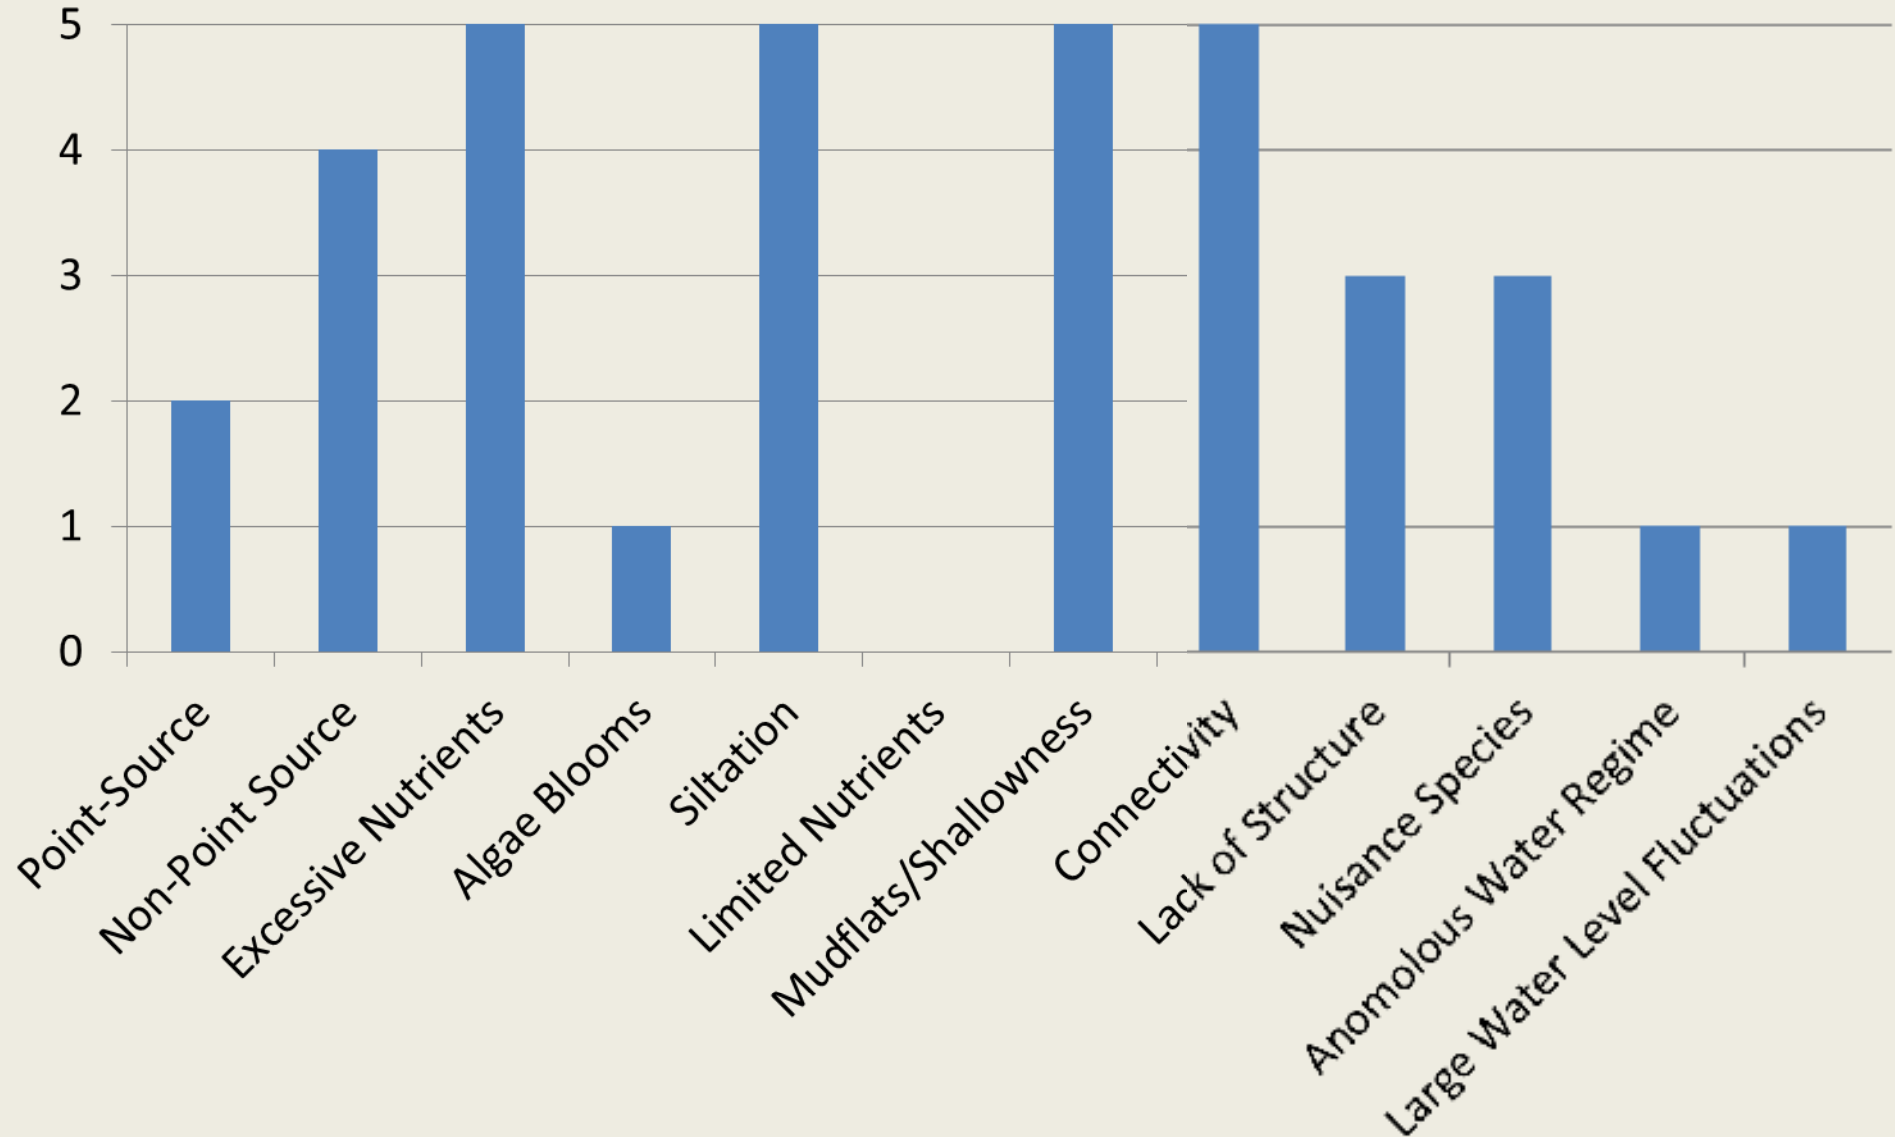

Lock A-Mississippi River

Lock B-Mississippi River

Lock C-Mississippi River

Constructs

Lock D-Mississippi River

Lock E-Mississippi River

Bluff

Elvis Presley

Enid

Aberdeen

Constructs

Grenada

Bay Springs

Constructs

Columbus

Kemper County