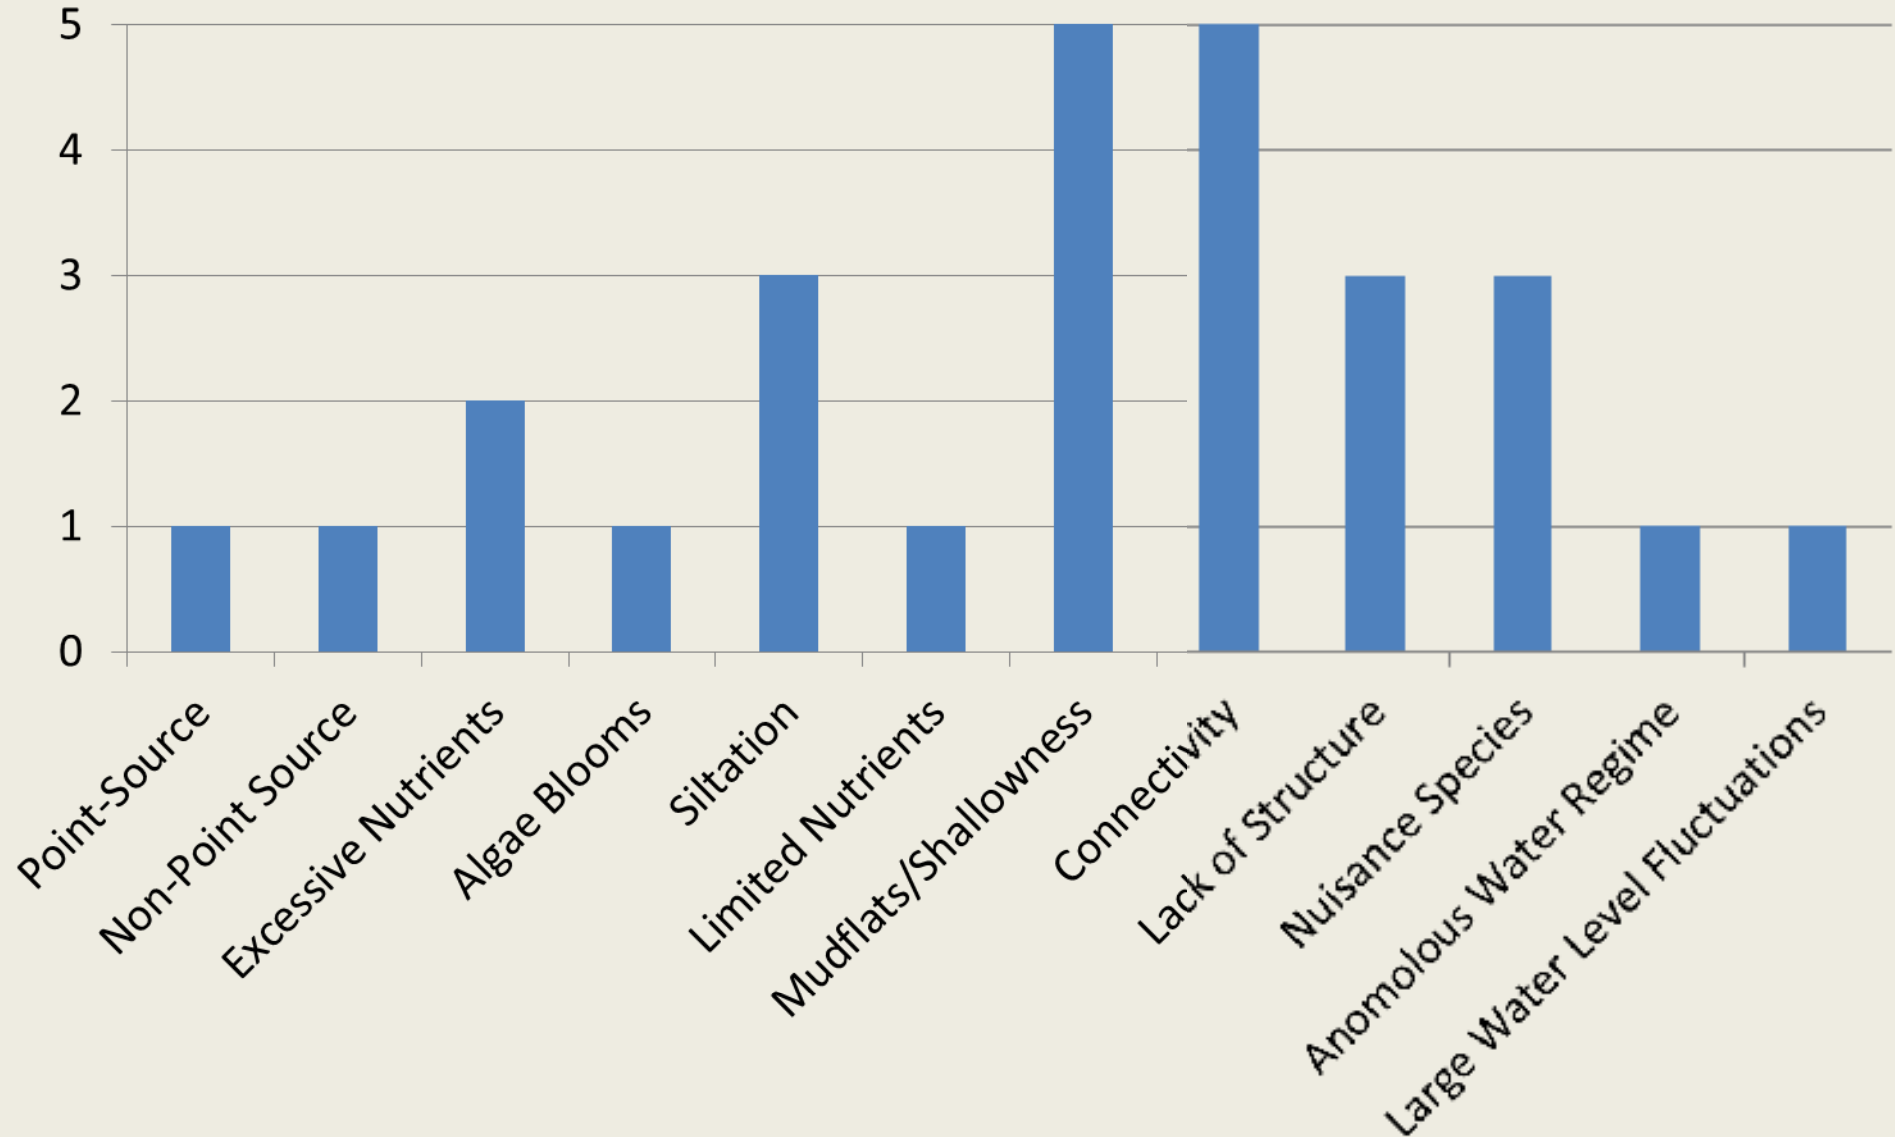

Lock A-Mississippi River

Lock B-Mississippi River

Lock C-Mississippi River

Constructs

Lock D-Mississippi River

Lock E-Mississippi River

Bluff

Elvis Presley

Enid

Aberdeen

Constructs

Grenada

Bay Springs

Constructs

Columbus

Kemper County