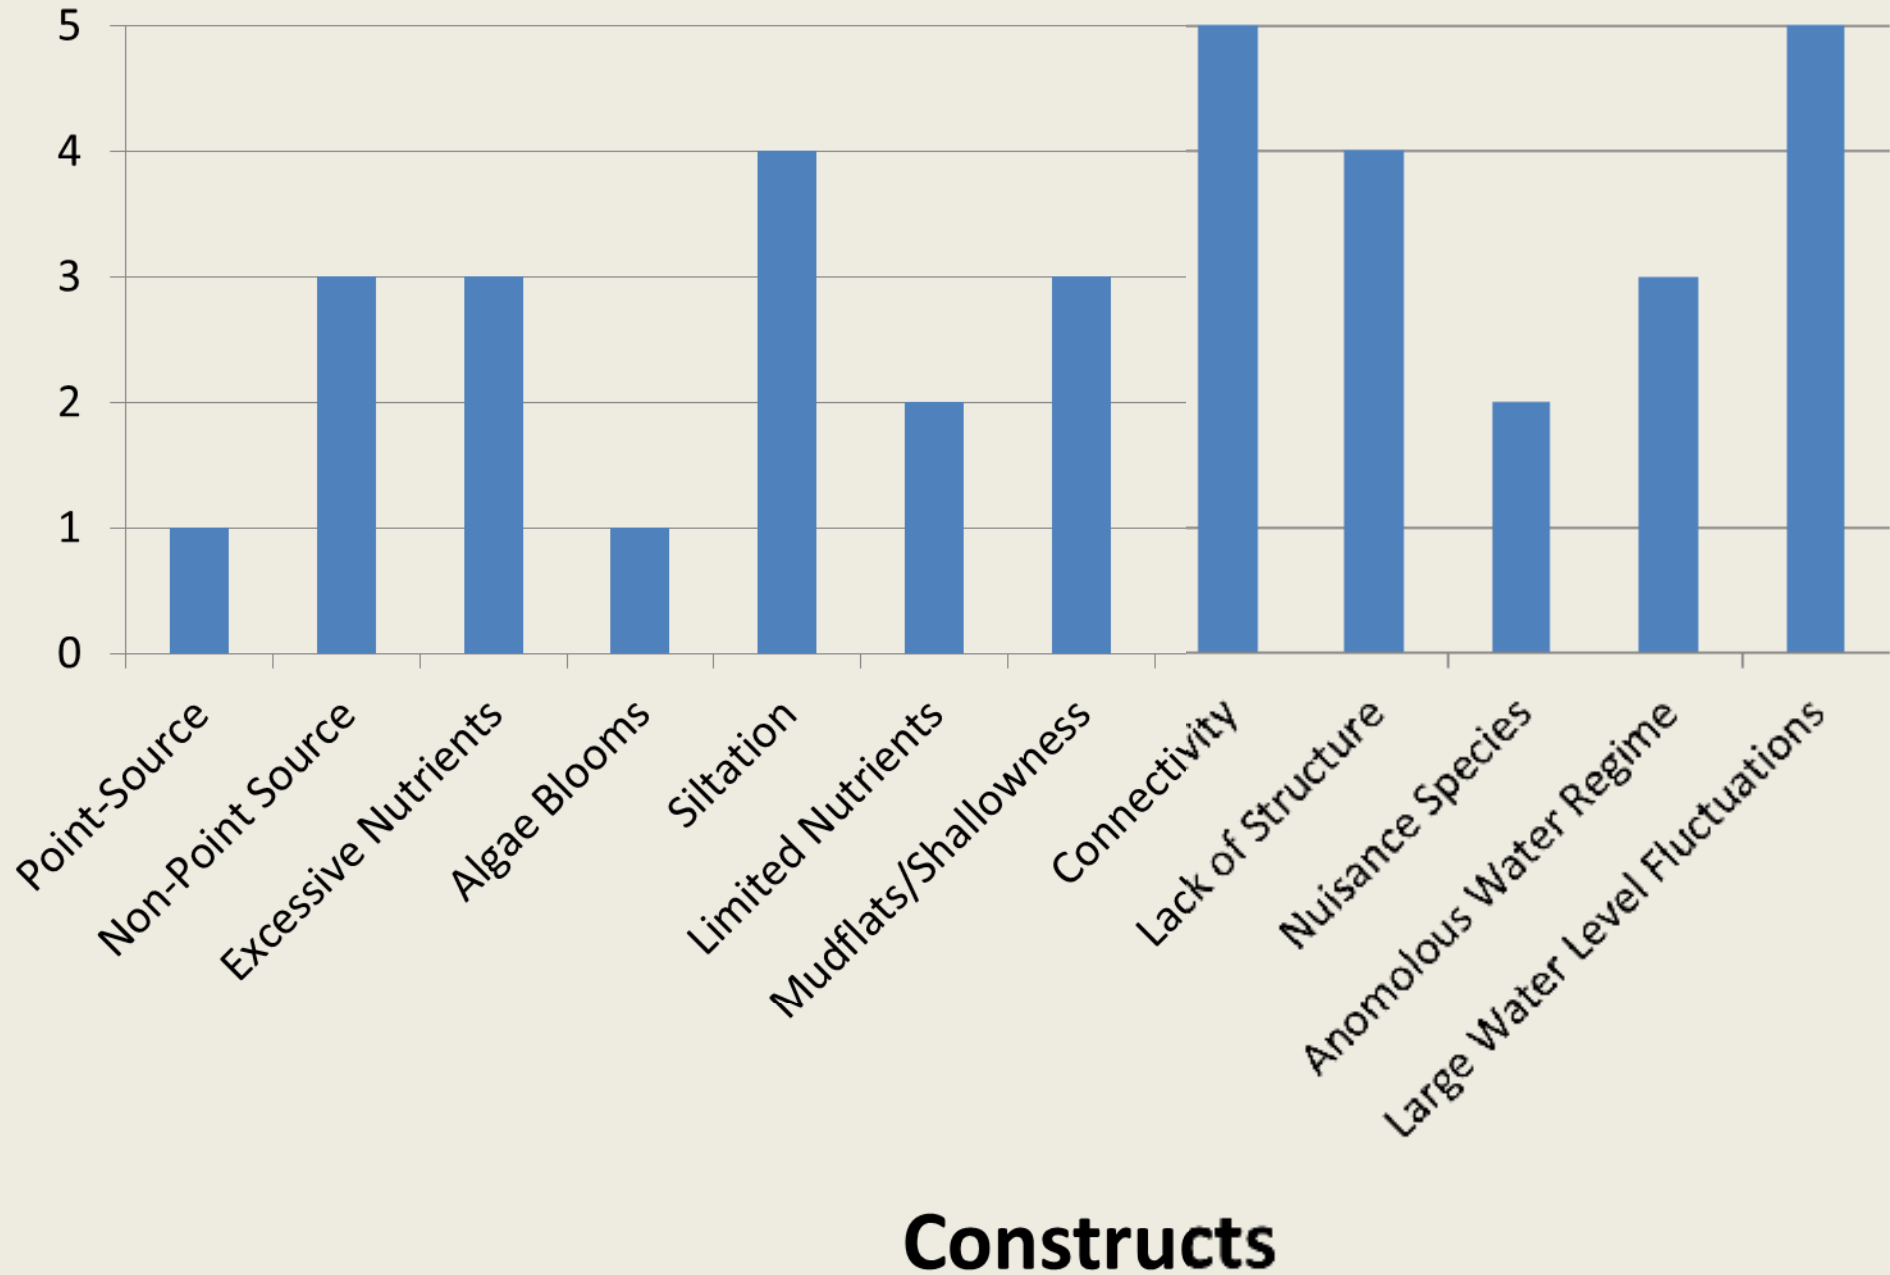

Lock A-Mississippi River

Lock B-Mississippi River

Lock C-Mississippi River

Constructs

Lock D-Mississippi River

Lock E-Mississippi River

Bluff

Elvis Presley

Enid

Aberdeen

Constructs

Grenada

Bay Springs

Constructs

Columbus

Kemper County