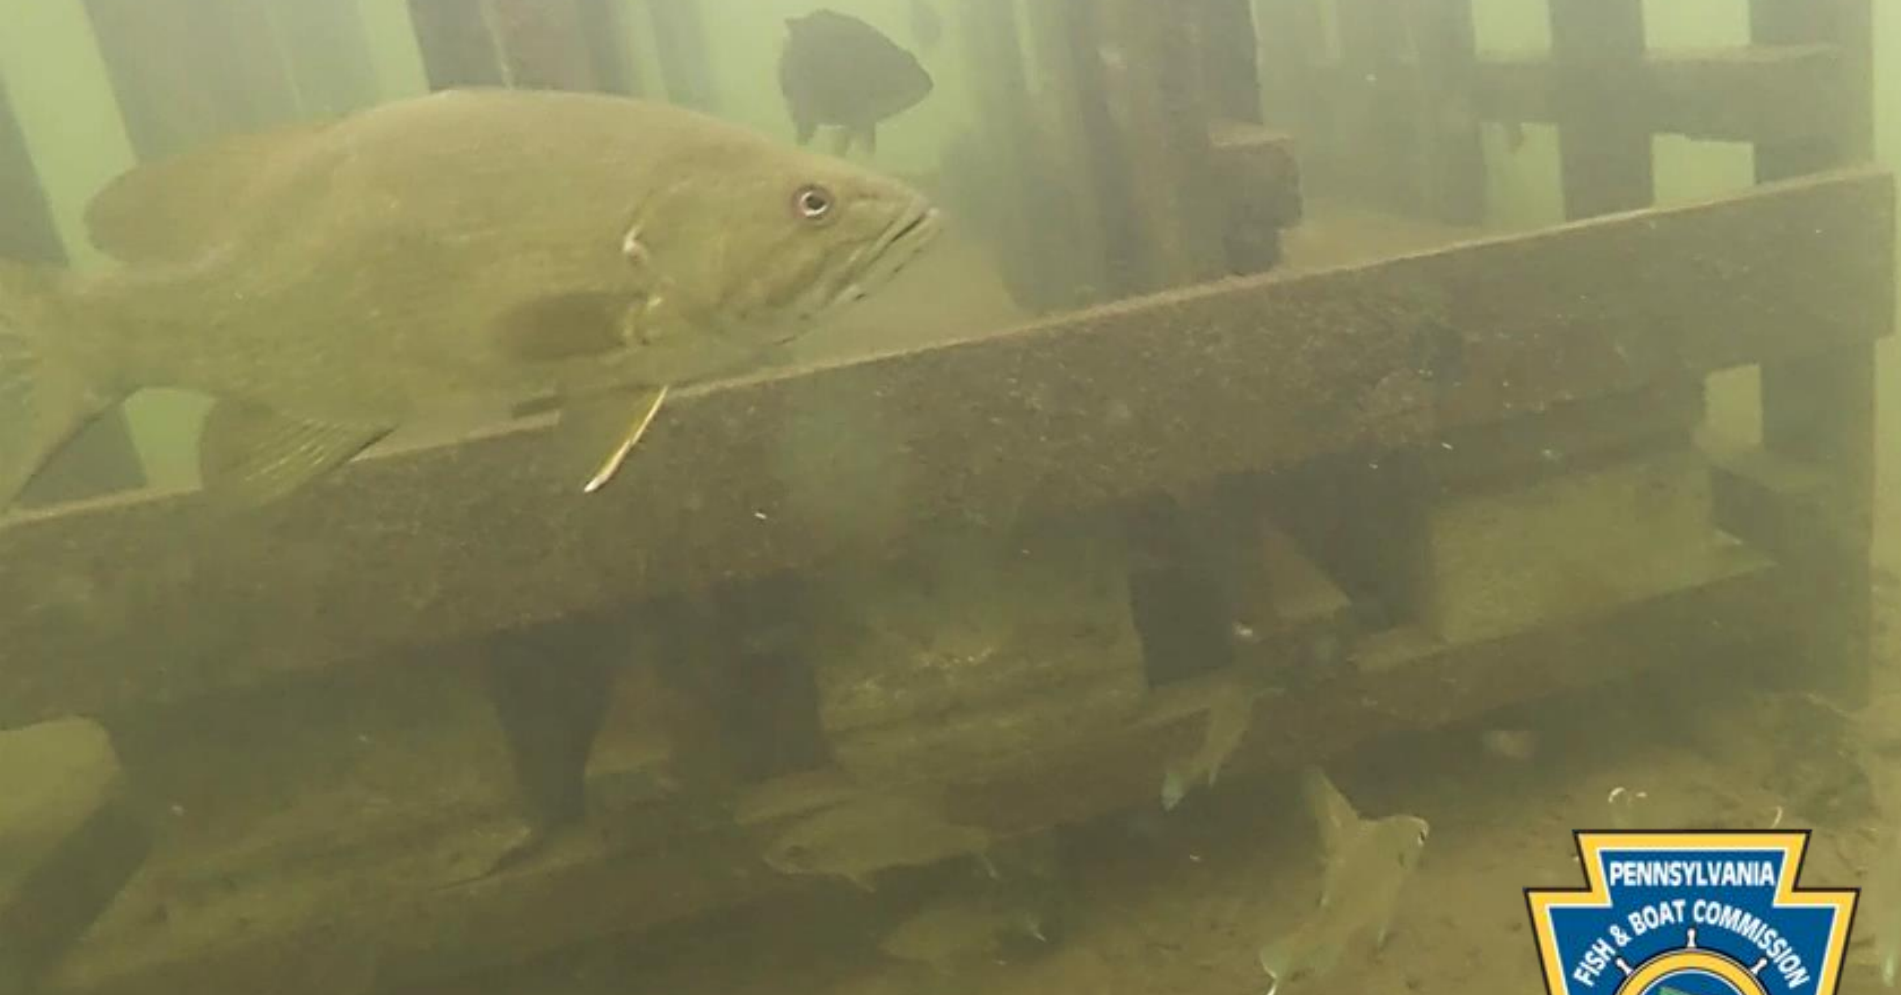

Fish Habitat Structure Strategies

Ben Page
Lake Habitat Section Chief
Division of Habitat Management