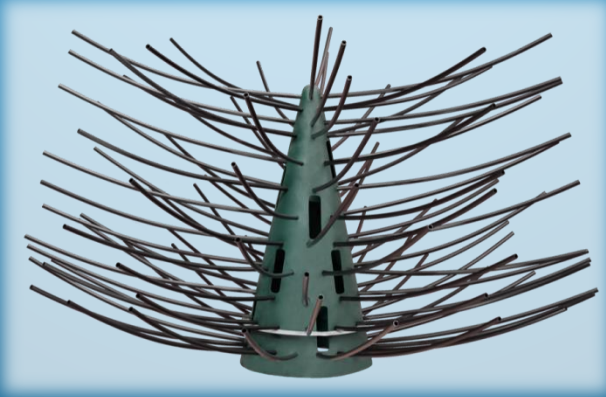

Structure Type and Placement

Dense

**Continuous
open center**

**Discrete
open center**

Georgia Cube

Hybrid

Spider Block

Illinois Shelbyville Cube

Kentucky Seuss Tree

Fishiding

Mossback

Pond King

Stumps

Rock Rubble Reefs

Brush Bundle Lk. Havasu, AZ

PA Brush Box

Short Vertical Plank Structure (SVP or Shorty)

Short Vertical Plank Structure (SVP or Shorty)

Drawdown Opportunities

Black Willow Growth During Drawdown

Black Willow Growth During Drawdown

Minsi Lake Large Scale Fish Habitat Project Northampton County, PA

Minsi Lake Dam And Spillway Project

RepEmrick Subscribe 17

1,141 views

Published on Jul 29, 2019
State Rep. Joe Emrick receives an update of the rebuild project for the Minsi Lake Dam. Located in Northampton County, Minsi Lake is a 117-acre lake and wilderness park within a 300-acre reserve containing hiking trails and wetlands.