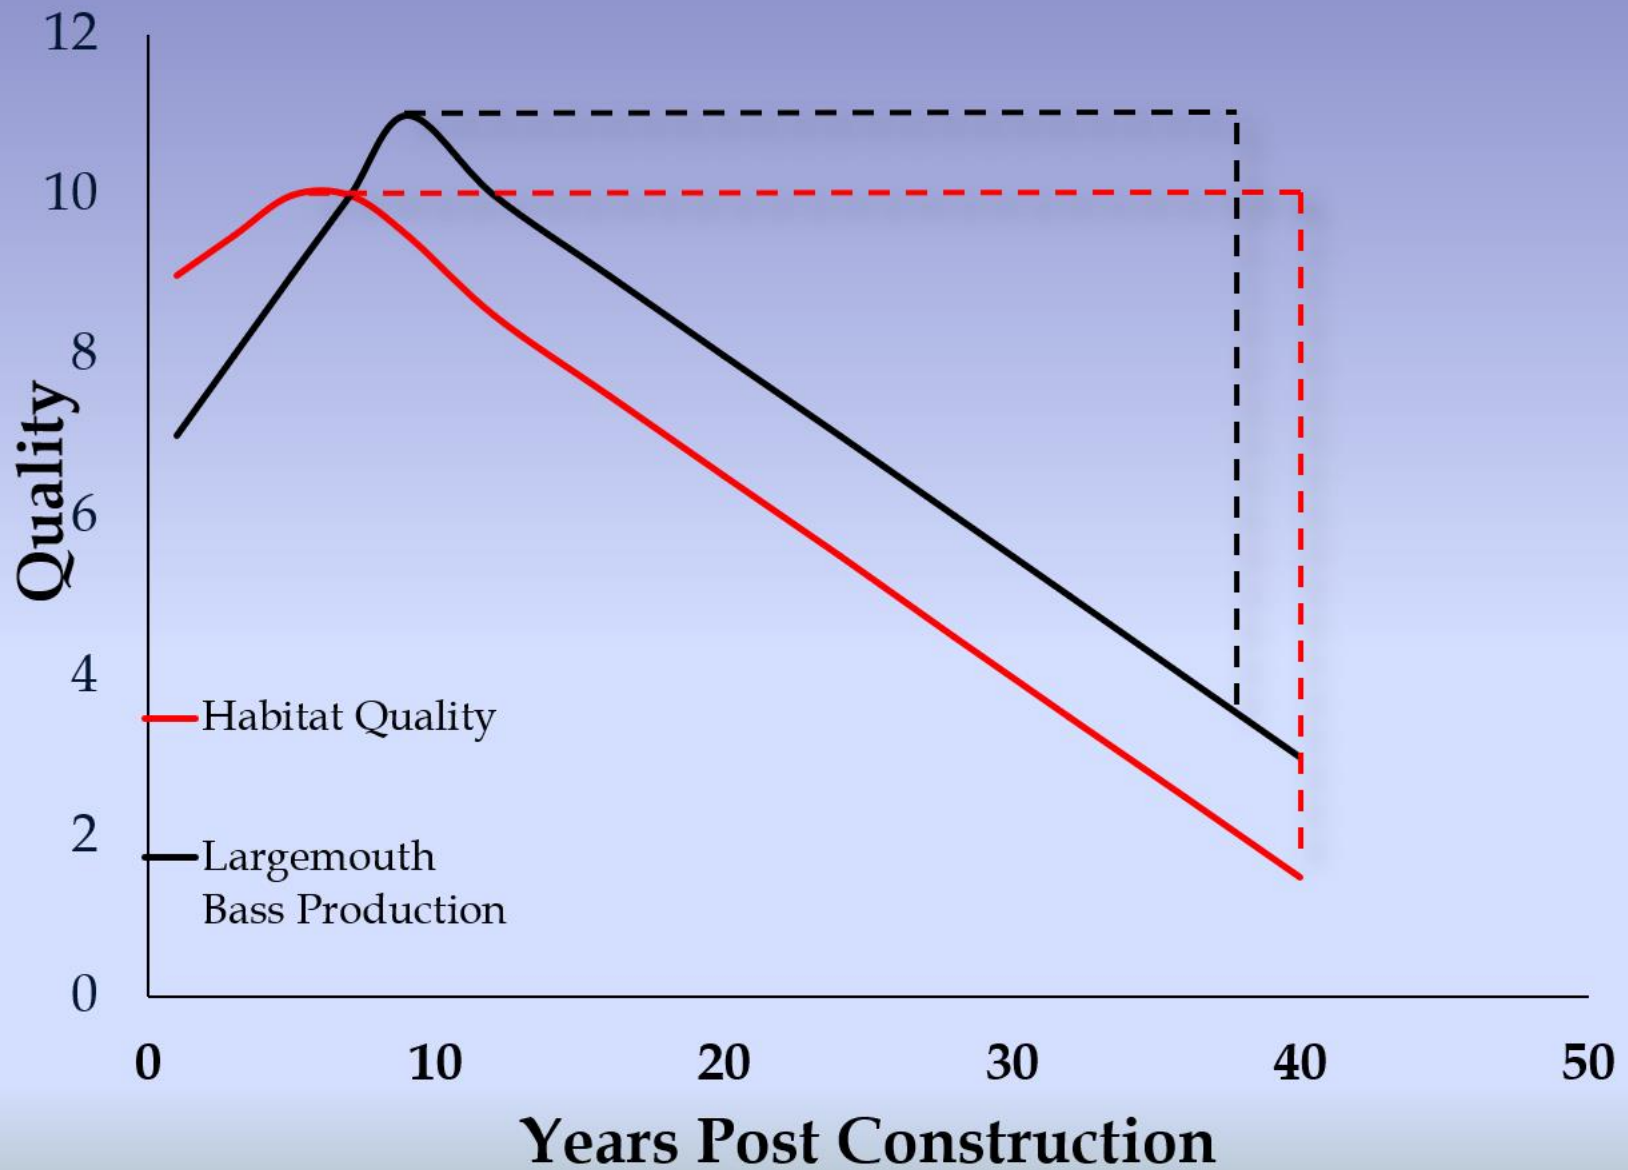

Fish Habitat Structure Strategies

Ben Page
Lake Habitat Section Chief
Division of Habitat Management

Structural Fish Habitat

- Spawning/Nesting
- Juvenile Cover
- Ambush Cover
- Foraging
- Refuge

Structure Program History

Structure Type and Placement

Dense

**Continuous
open center**

**Discrete
open center**

Georgia Cube

Hybrid

Spider Block

Illinois Shelbyville Cube