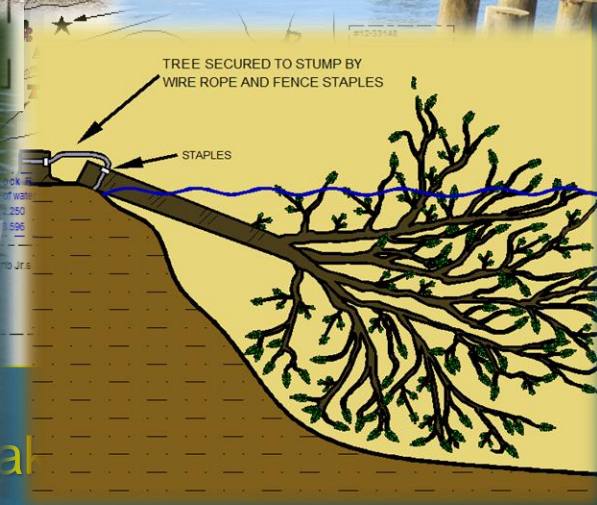

Structure Type and Placement

Dense

**Continuous
open center**

**Discrete
open center**

Georgia Cube

Hybrid

Spider Block

Illinois Shelbyville Cube

Kentucky Seuss Tree

Fishiding

Mossback

Pond King

Stumps

Rock Rubble Reefs

Brush Bundle Lk. Havasu, AZ

PA Brush Box

Short Vertical Plank Structure (SVP or Shorty)

Short Vertical Plank Structure (SVP or Shorty)

Drawdown Opportunities

Black Willow Growth During Drawdown

Black Willow Growth During Drawdown

Minsi Lake Large Scale Fish Habitat Project Northampton County, PA

Minsi Lake Dam And Spillway Project

RepEmrick Subscribe 17

1,141 views

Published on Jul 29, 2019
State Rep. Joe Emrick receives an update of the rebuild project for the Minsi Lake Dam. Located in Northampton County, Minsi Lake is a 117-acre lake and wilderness park within a 300-acre reserve containing hiking trails and wetlands.