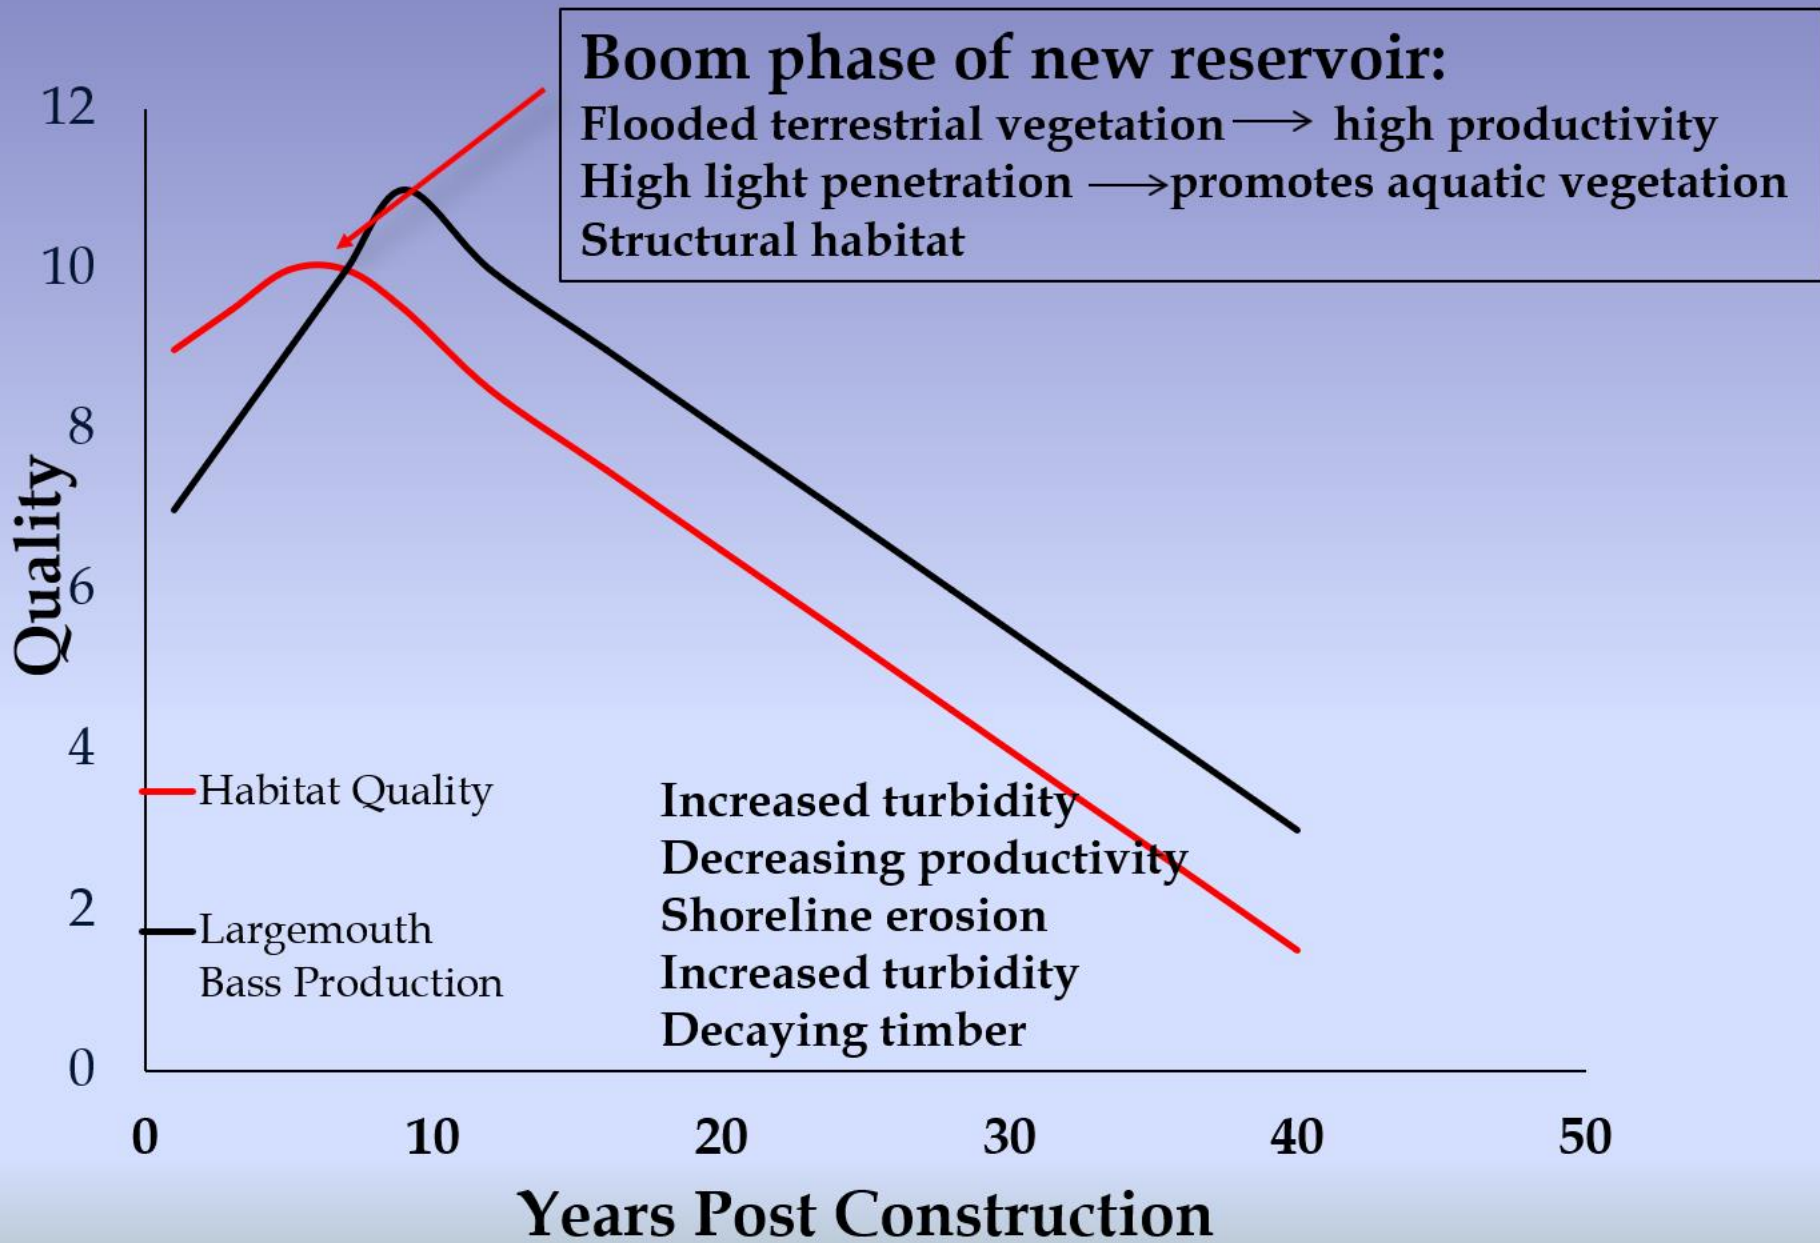

Fish Habitat Structure Strategies

Ben Page
Lake Habitat Section Chief
Division of Habitat Management

Structural Fish Habitat

- Spawning/Nesting
- Juvenile Cover
- Ambush Cover
- Foraging
- Refuge

Structure Program History

Structure Type and Placement

Dense

**Continuous
open center**

**Discrete
open center**

Georgia Cube

Hybrid

Spider Block

Illinois Shelbyville Cube